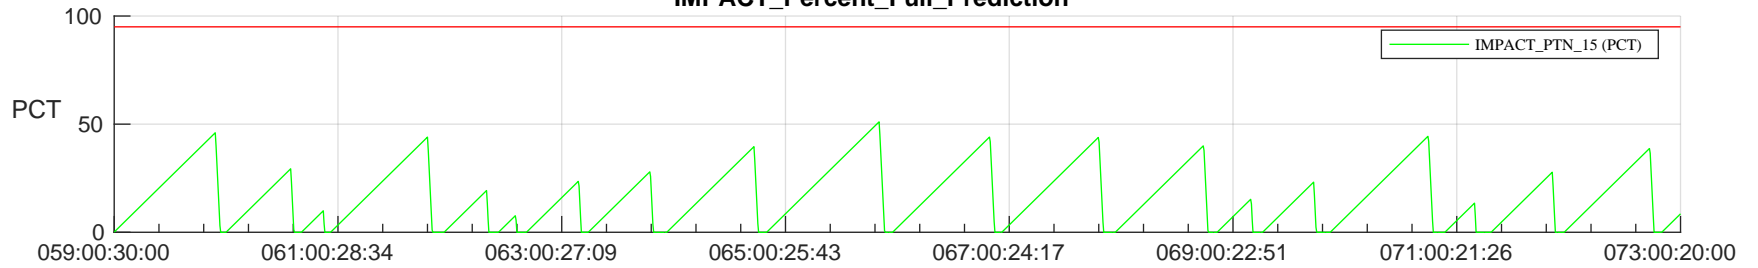

STEREO AHEAD SSR PCT Full Prediction

SWAVES_Percent_Full_Prediction

IMPACT_Percent_Full_Prediction

PLASTIC_Percent_Full_Prediction

Spacecraft_DownLink_Rate

Ground Time (2023:059:00:30:00.000 -2023:073:00:20:00.000)