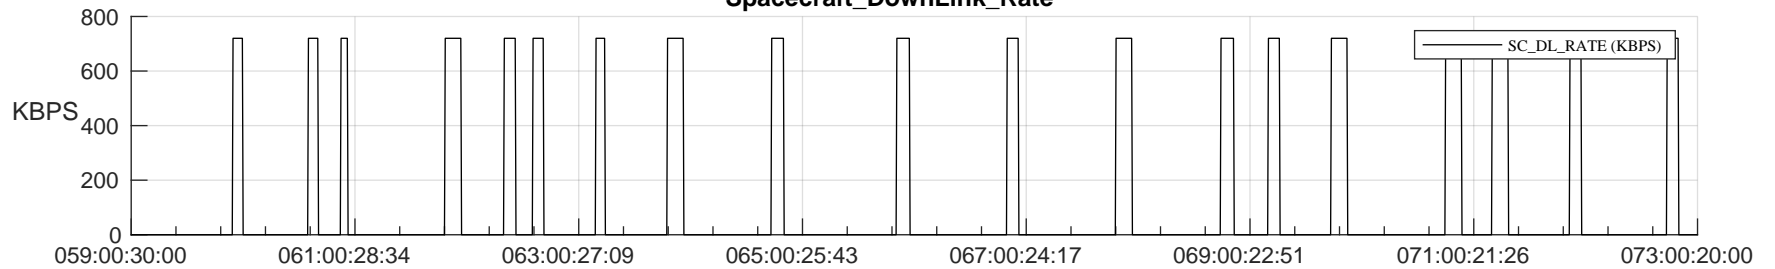

STEREO AHEAD SSR PCT Full Prediction

SWAVES_Percent_Full_Prediction

IMPACT_Percent_Full_Prediction

PLASTIC_Percent_Full_Prediction

Spacecraft_DownLink_Rate

Ground Time (2023:059:00:30:00.000 -2023:073:00:20:00.000)