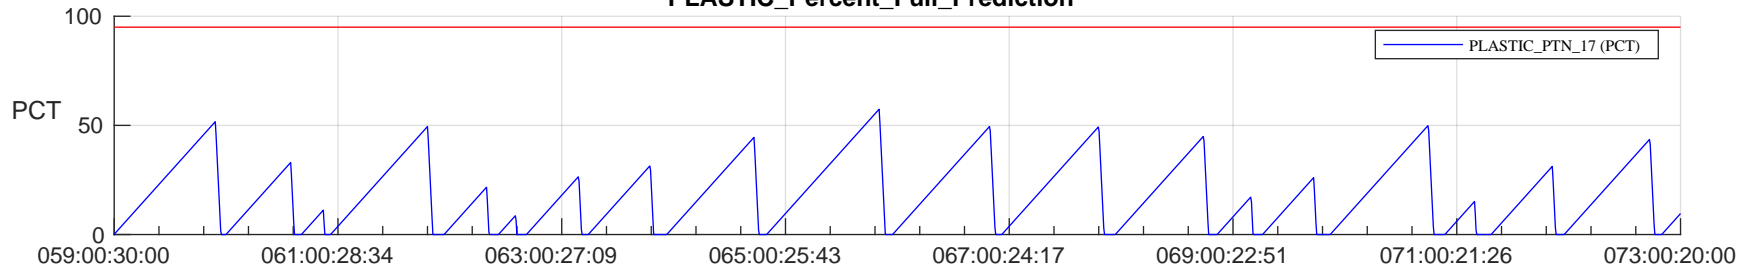

STEREO AHEAD SSR PCT Full Prediction

SWAVES_Percent_Full_Prediction

IMPACT_Percent_Full_Prediction

PLASTIC_Percent_Full_Prediction

Spacecraft_DownLink_Rate

Ground Time (2023:059:00:30:00.000 -2023:073:00:20:00.000)