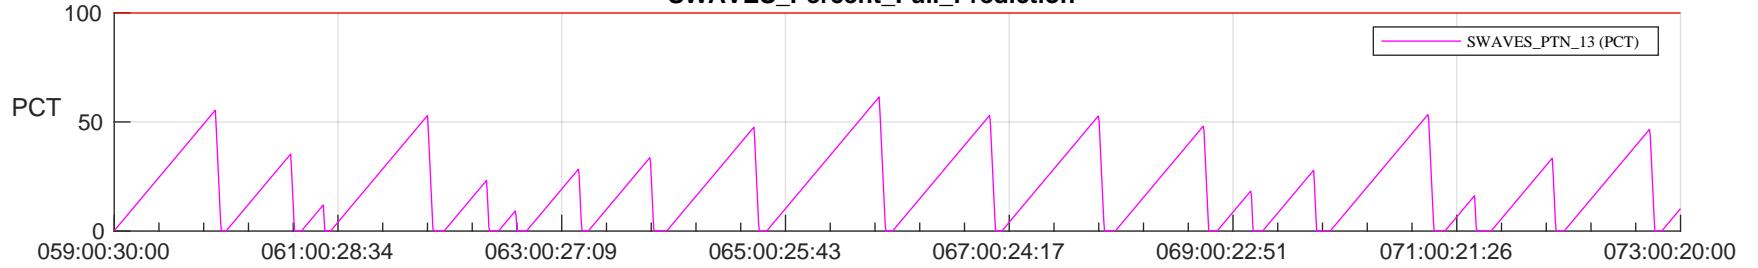

STEREO AHEAD SSR PCT Full Prediction

SWAVES_Percent_Full_Prediction

IMPACT_Percent_Full_Prediction

PLASTIC_Percent_Full_Prediction

Spacecraft_DownLink_Rate

Ground Time (2023:059:00:30:00.000 -2023:073:00:20:00.000)