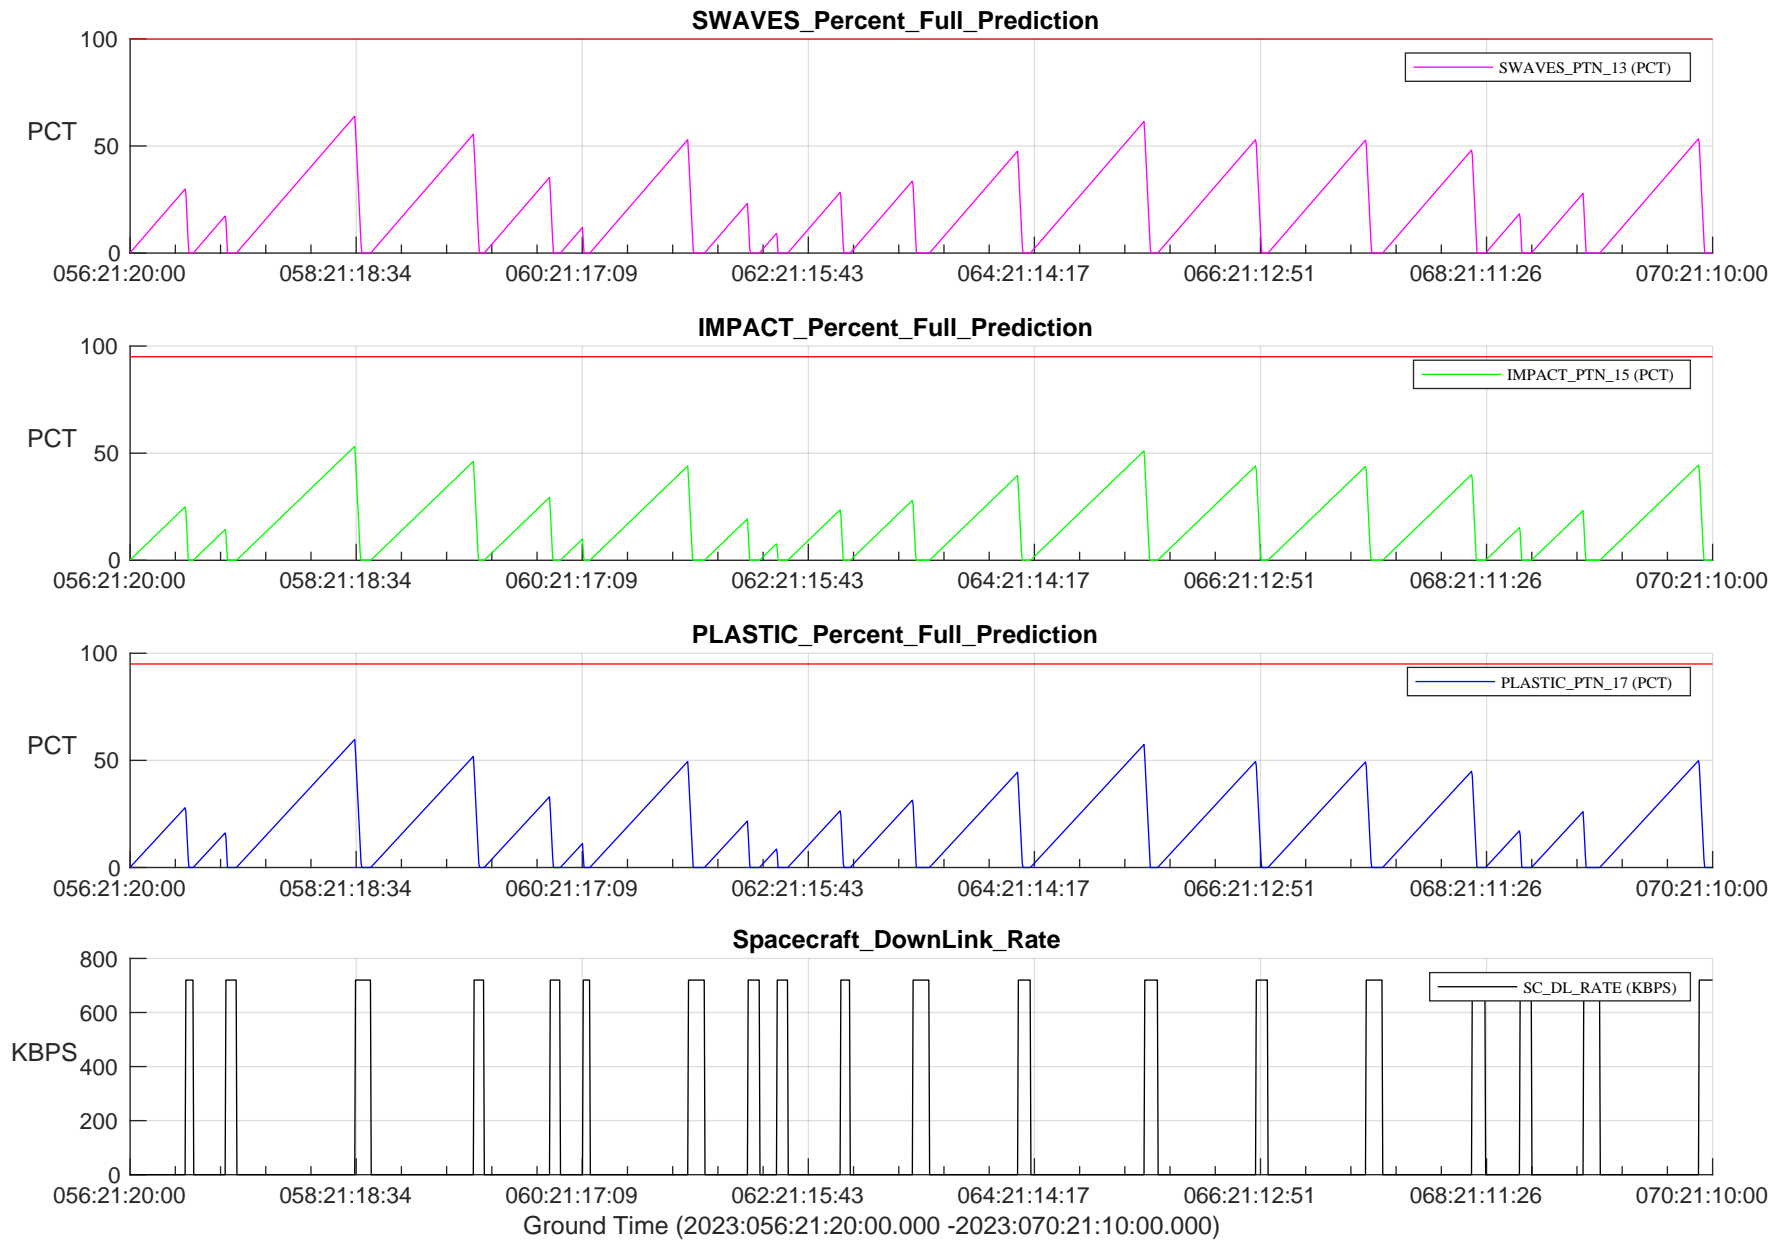

STEREO AHEAD SSR PCT Full Prediction

/disks/d81/project/stereo/mops/assessment/ahead/automation/output/engdump/yesterdaily/ahead_ssr_predict_2023_056.csv

Date Created:02/25/2023 09:26:02 PM