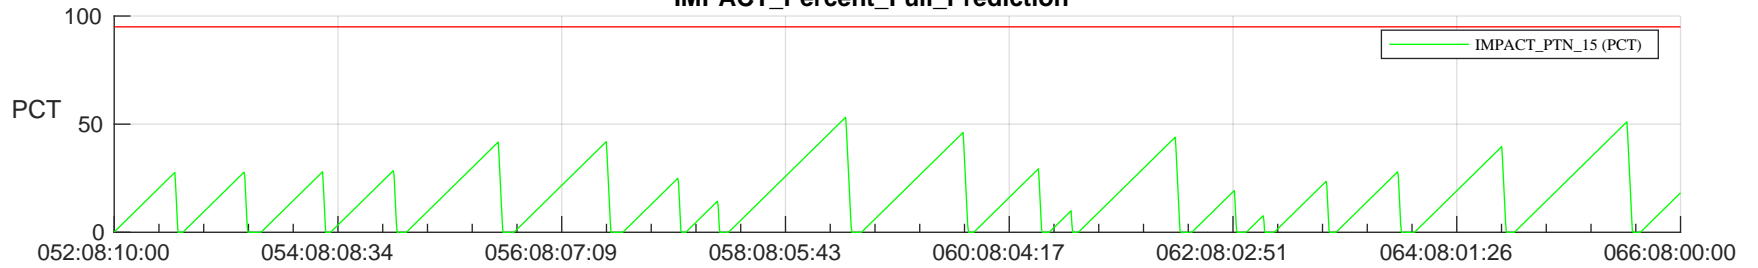

STEREO AHEAD SSR PCT Full Prediction

SWAVES_Percent_Full_Prediction

IMPACT_Percent_Full_Prediction

PLASTIC_Percent_Full_Prediction

Spacecraft_DownLink_Rate