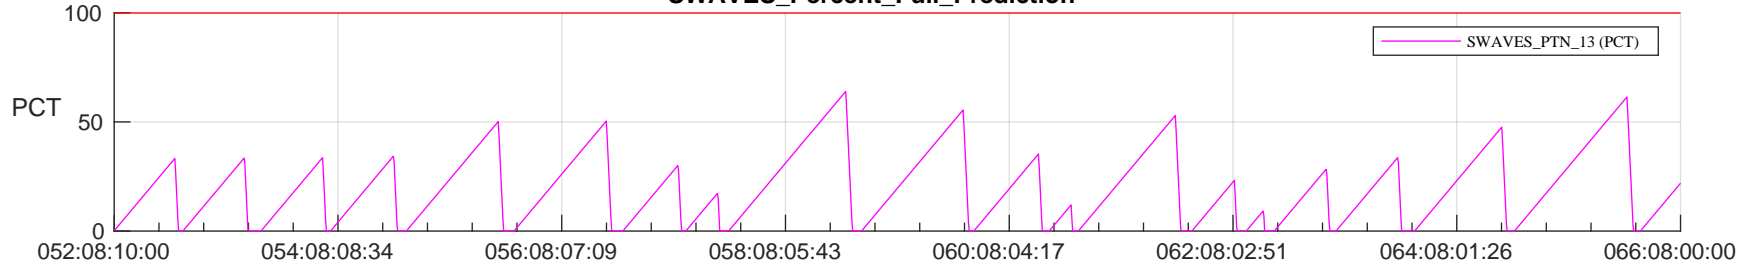

STEREO AHEAD SSR PCT Full Prediction

SWAVES_Percent_Full_Prediction

IMPACT_Percent_Full_Prediction

PLASTIC_Percent_Full_Prediction

Spacecraft_DownLink_Rate