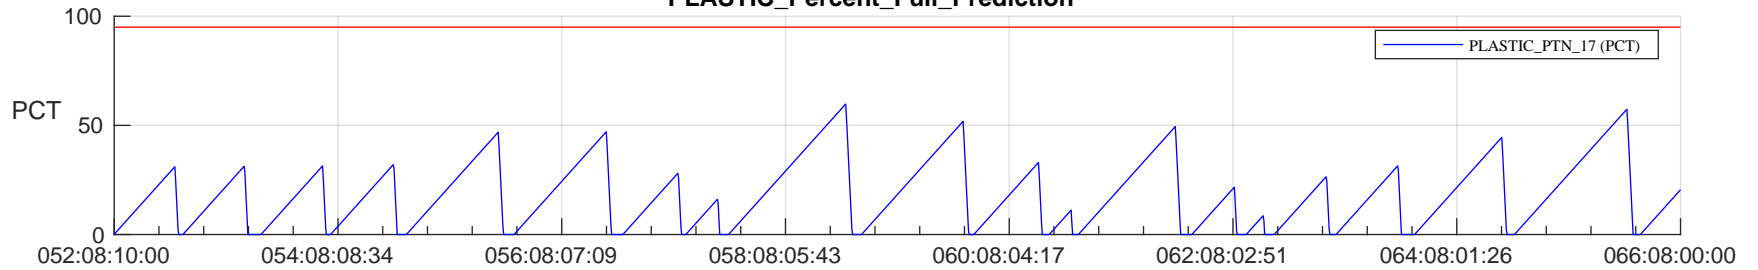

STEREO AHEAD SSR PCT Full Prediction

SWAVES_Percent_Full_Prediction

IMPACT_Percent_Full_Prediction

PLASTIC_Percent_Full_Prediction

Spacecraft_DownLink_Rate