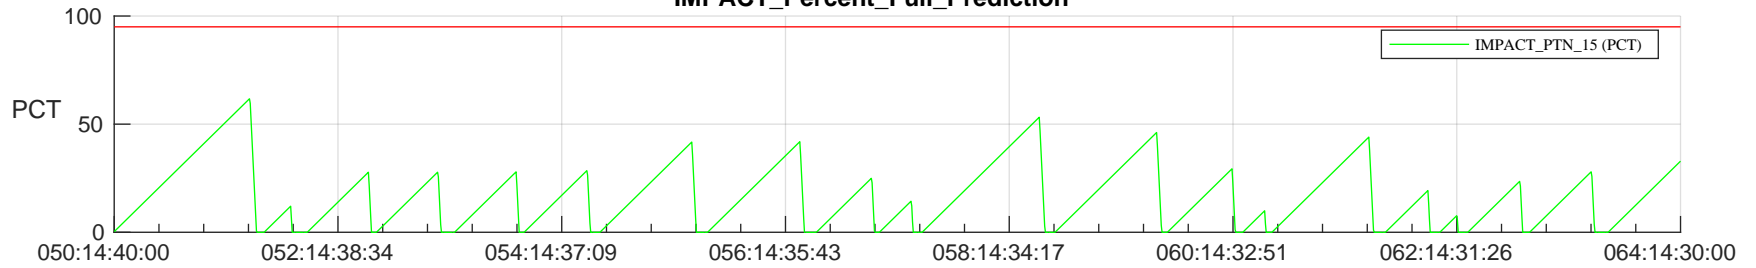

STEREO AHEAD SSR PCT Full Prediction

SWAVES_Percent_Full_Prediction

IMPACT_Percent_Full_Prediction

PLASTIC_Percent_Full_Prediction

Spacecraft_DownLink_Rate