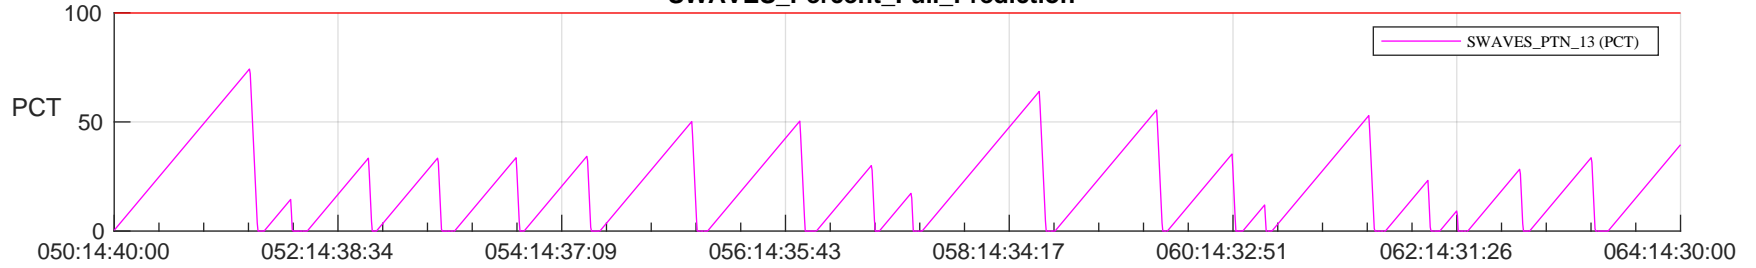

STEREO AHEAD SSR PCT Full Prediction

SWAVES_Percent_Full_Prediction

IMPACT_Percent_Full_Prediction

PLASTIC_Percent_Full_Prediction

Spacecraft_DownLink_Rate