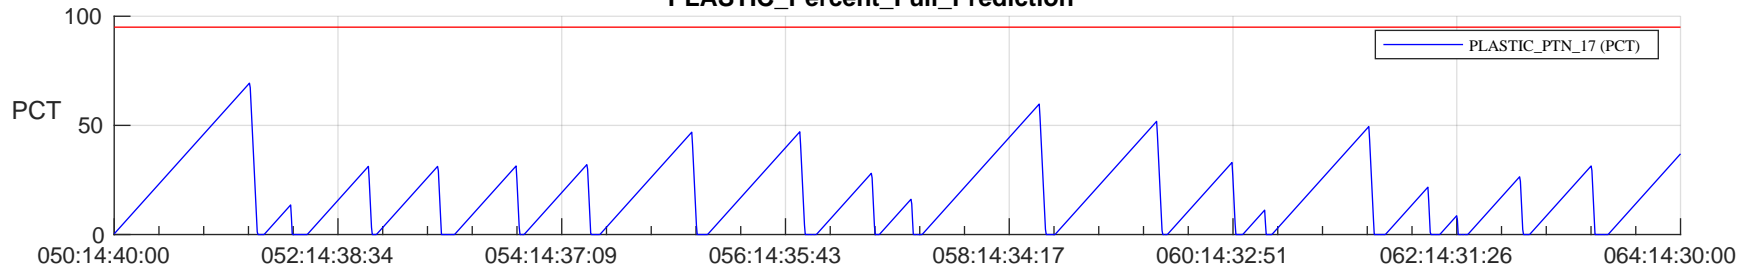

STEREO AHEAD SSR PCT Full Prediction

SWAVES_Percent_Full_Prediction

IMPACT_Percent_Full_Prediction

PLASTIC_Percent_Full_Prediction

Spacecraft_DownLink_Rate