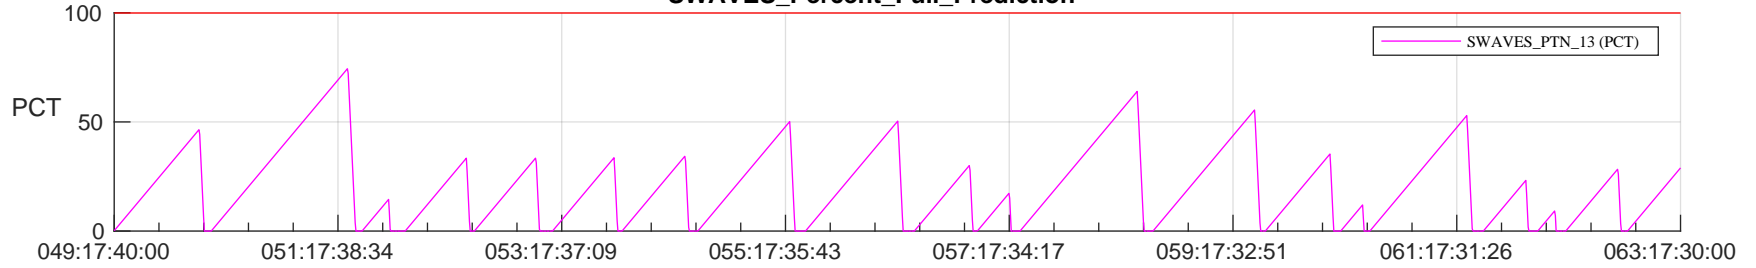

STEREO AHEAD SSR PCT Full Prediction

SWAVES_Percent_Full_Prediction

IMPACT_Percent_Full_Prediction

PLASTIC_Percent_Full_Prediction

Spacecraft_DownLink_Rate