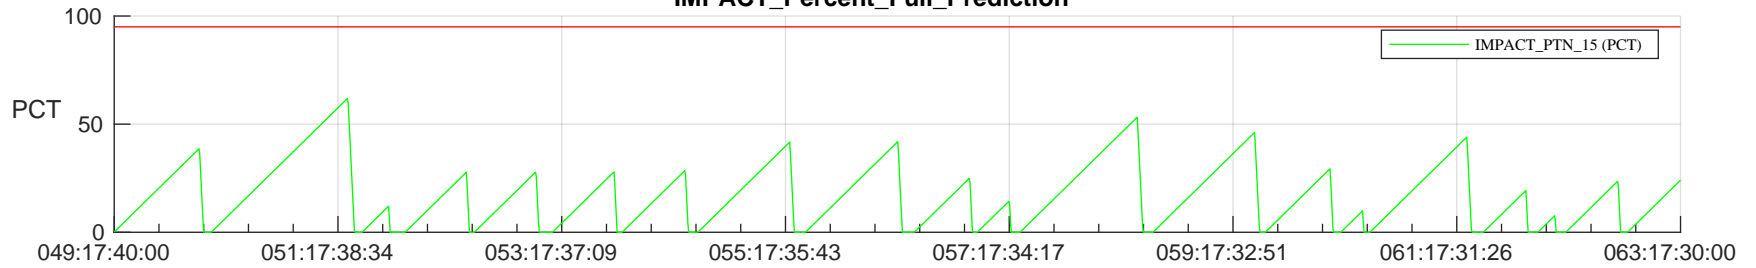

STEREO AHEAD SSR PCT Full Prediction

SWAVES_Percent_Full_Prediction

IMPACT_Percent_Full_Prediction

PLASTIC_Percent_Full_Prediction

Spacecraft_DownLink_Rate