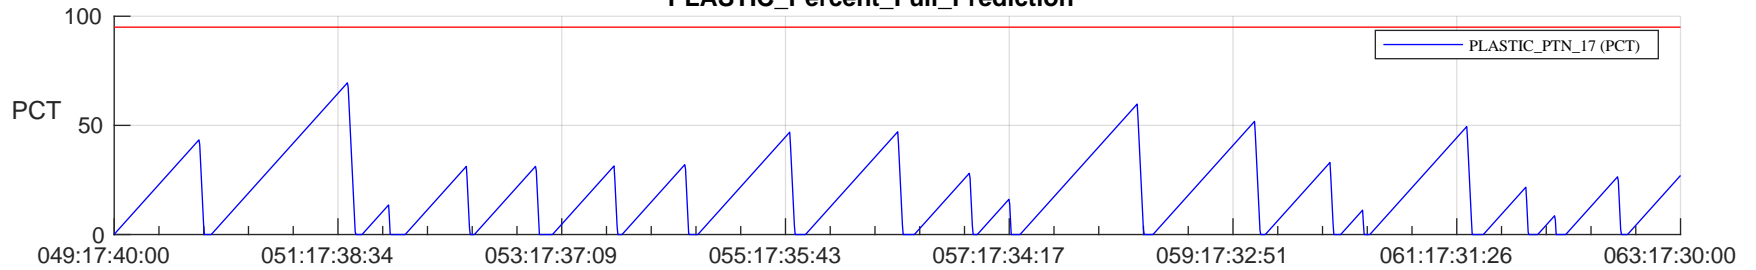

STEREO AHEAD SSR PCT Full Prediction

SWAVES_Percent_Full_Prediction

IMPACT_Percent_Full_Prediction

PLASTIC_Percent_Full_Prediction

Spacecraft_DownLink_Rate