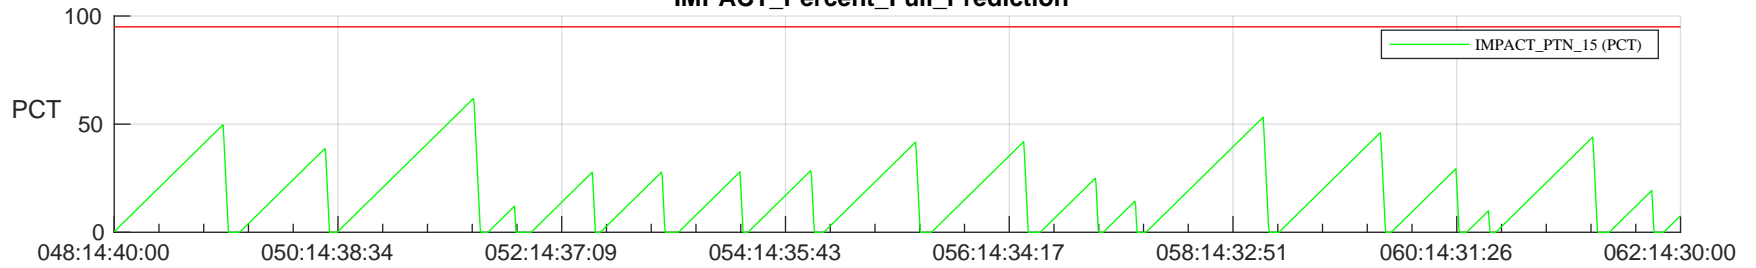

IMPACT_Percent_Full_Prediction