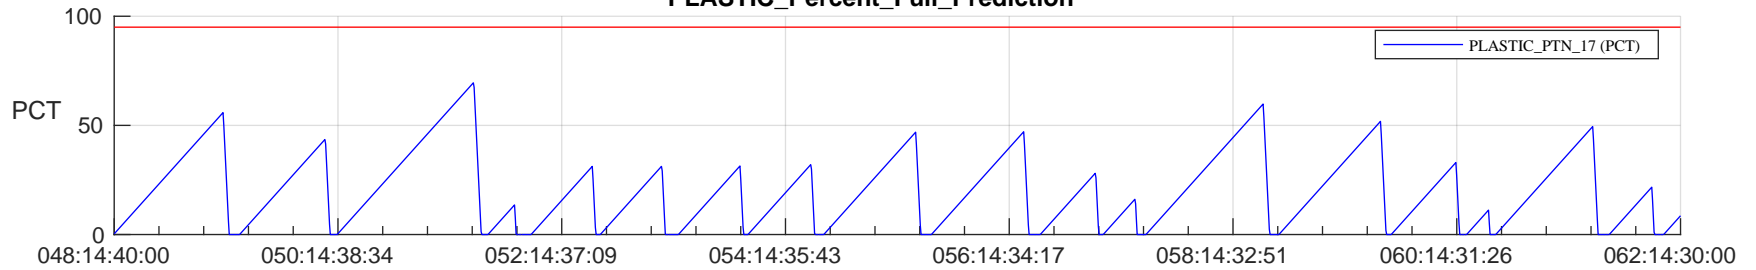

## SWAVES\_Percent\_Full\_Prediction

## Spacecraft\_DownLink\_Rate

Ground Time (2023:048:14:40:00.000 -2023:062:14:30:00.000)