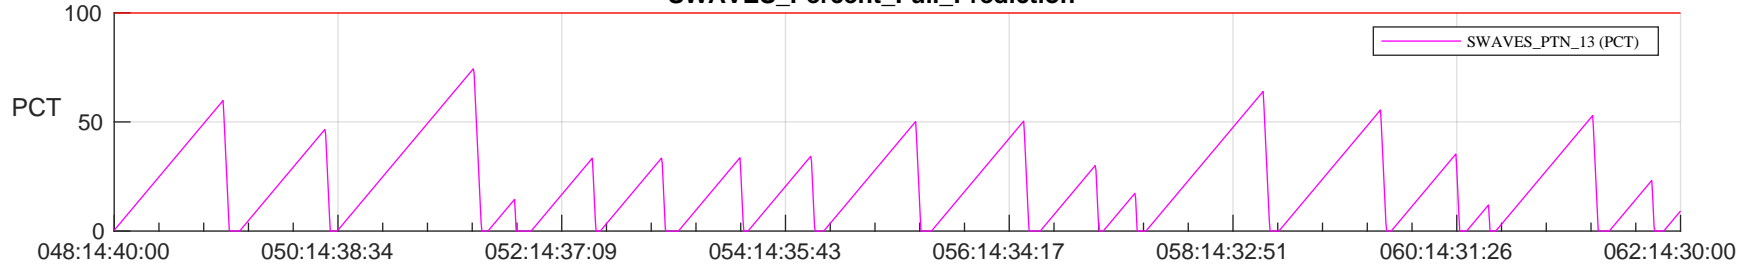

## SWAVES\_Percent\_Full\_Prediction

## Spacecraft\_DownLink\_Rate

Ground Time (2023:048:14:40:00.000 -2023:062:14:30:00.000)