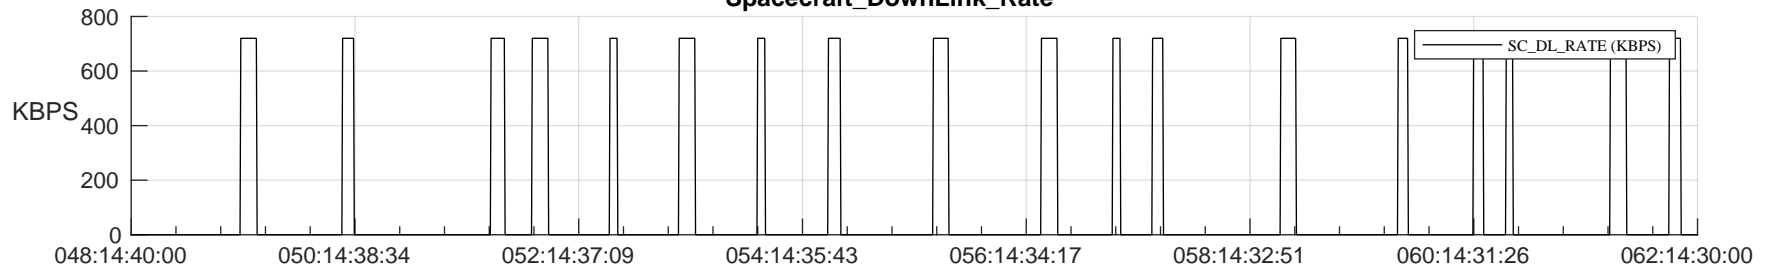

## SWAVES\_Percent\_Full\_Prediction

## Spacecraft\_DownLink\_Rate

Ground Time (2023:048:14:40:00.000 -2023:062:14:30:00.000)