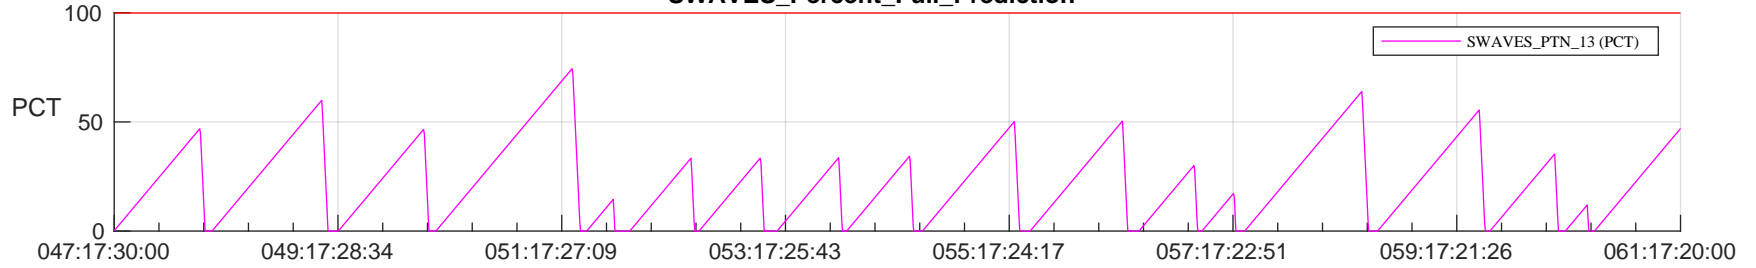

STEREO AHEAD SSR PCT Full Prediction

SWAVES_Percent_Full_Prediction

IMPACT_Percent_Full_Prediction

PLASTIC_Percent_Full_Prediction

Spacecraft_DownLink_Rate

Ground Time (2023:047:17:30:00.000 -2023:061:17:20:00.000)