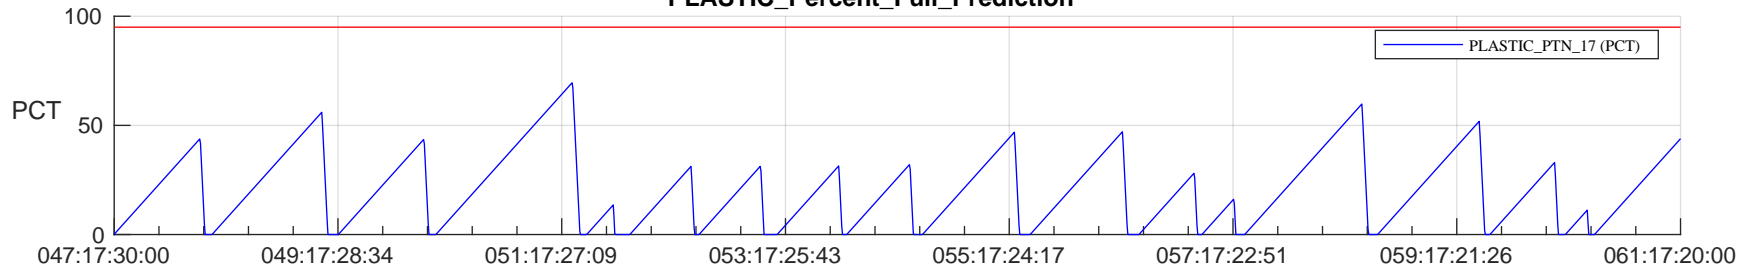

STEREO AHEAD SSR PCT Full Prediction

SWAVES_Percent_Full_Prediction

IMPACT_Percent_Full_Prediction

PLASTIC_Percent_Full_Prediction

Spacecraft_DownLink_Rate

Ground Time (2023:047:17:30:00.000 -2023:061:17:20:00.000)