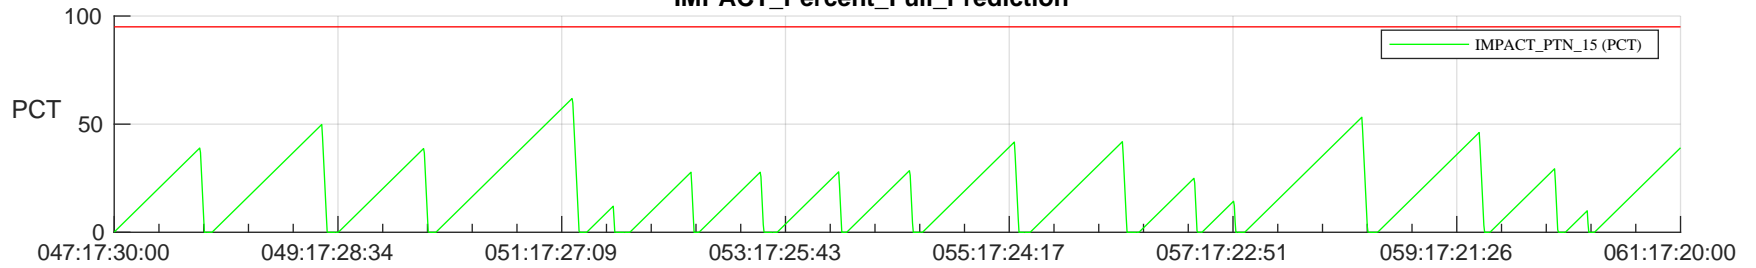

STEREO AHEAD SSR PCT Full Prediction

SWAVES_Percent_Full_Prediction

IMPACT_Percent_Full_Prediction

PLASTIC_Percent_Full_Prediction

Spacecraft_DownLink_Rate

Ground Time (2023:047:17:30:00.000 -2023:061:17:20:00.000)