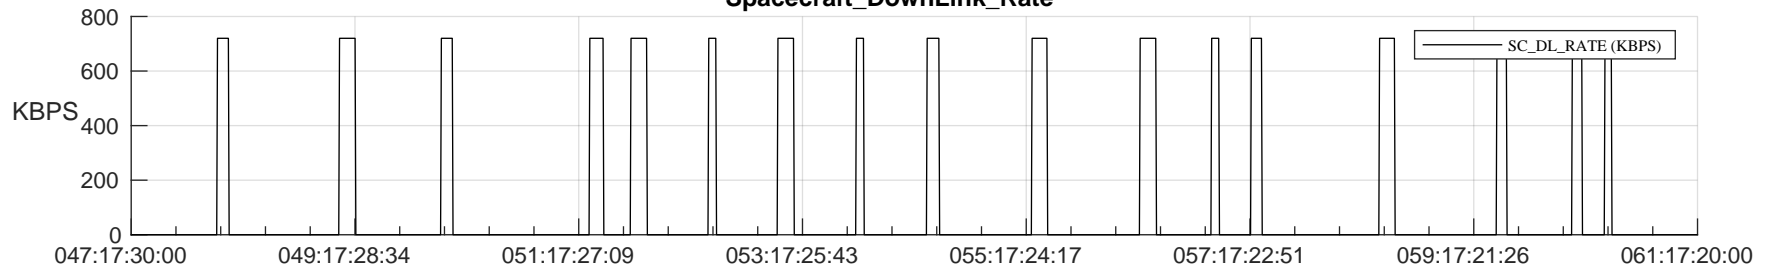

STEREO AHEAD SSR PCT Full Prediction

SWAVES_Percent_Full_Prediction

IMPACT_Percent_Full_Prediction

PLASTIC_Percent_Full_Prediction

Spacecraft_DownLink_Rate

Ground Time (2023:047:17:30:00.000 -2023:061:17:20:00.000)