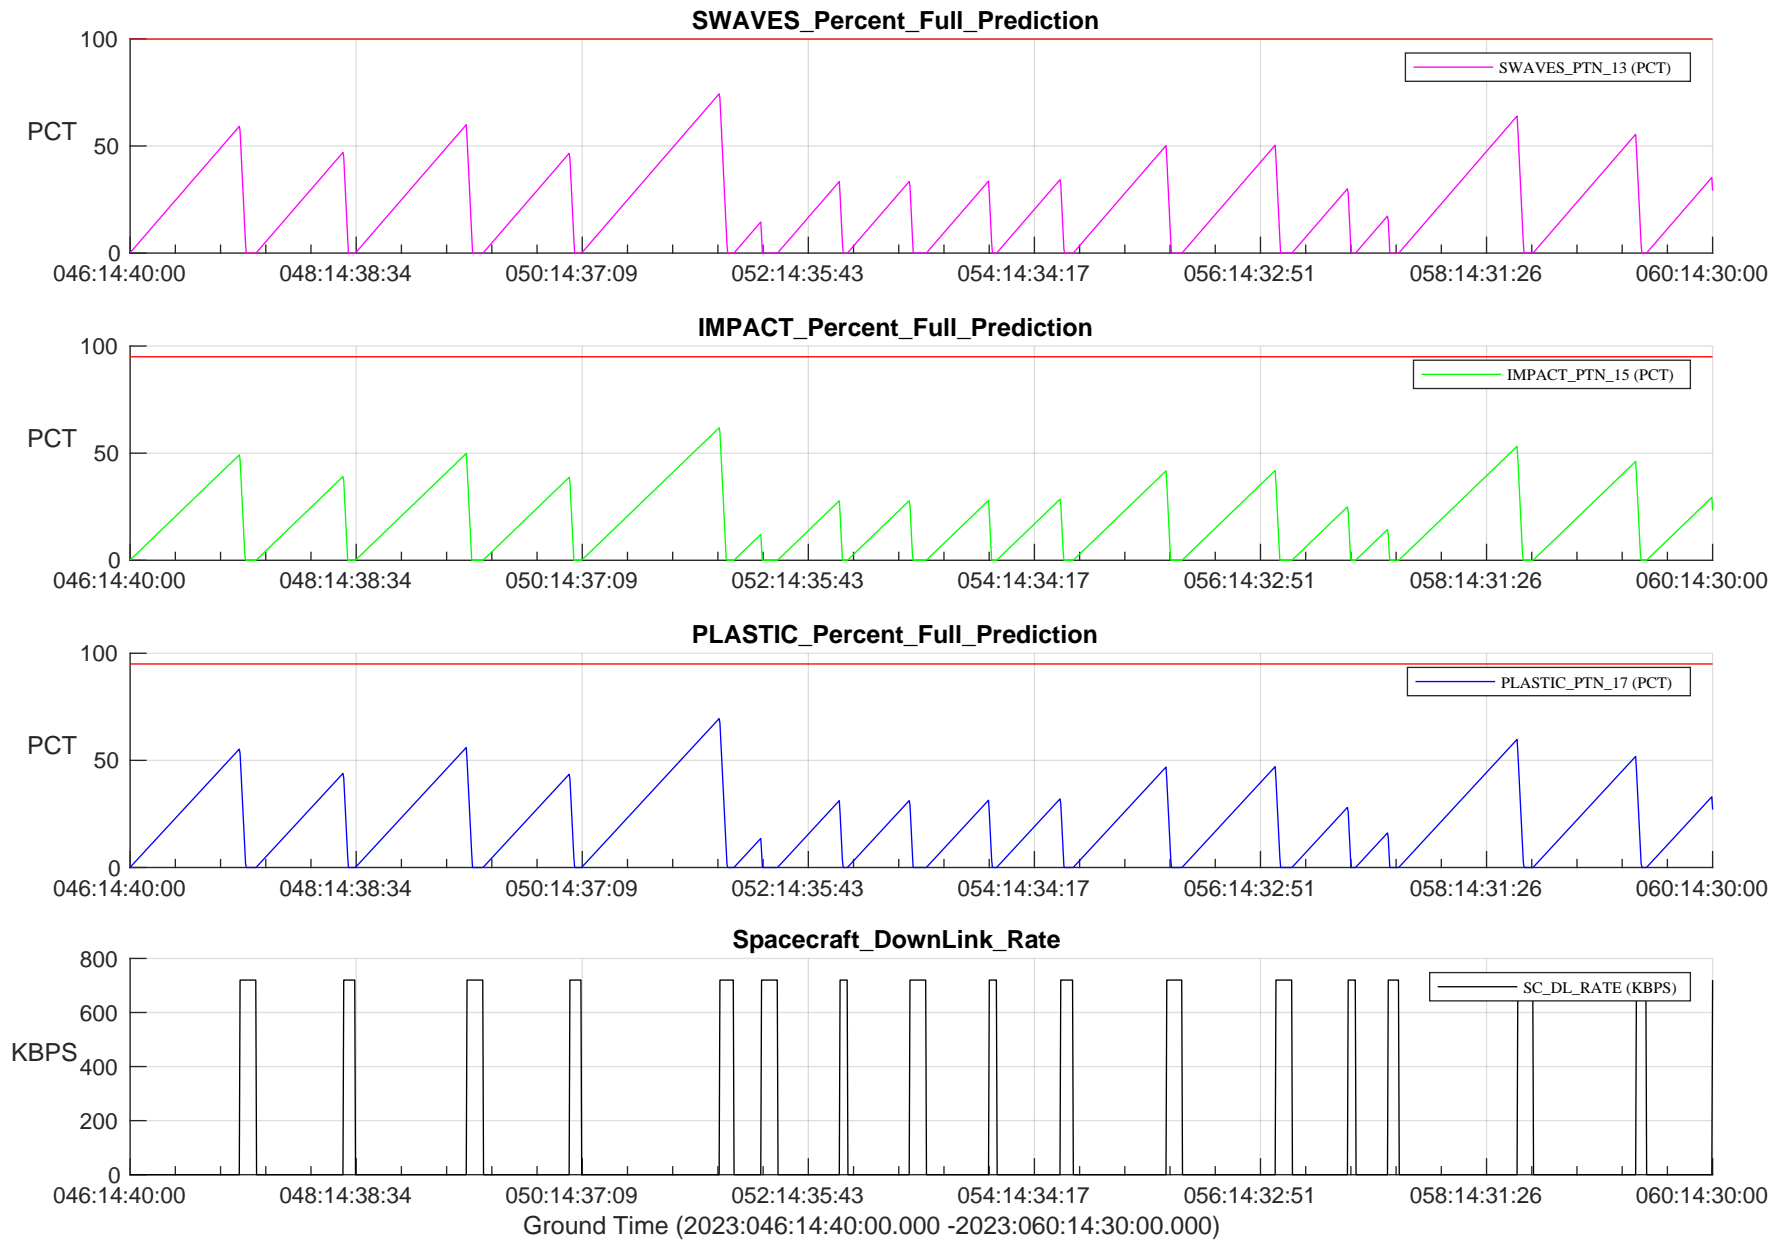

STEREO AHEAD SSR PCT Full Prediction

/disks/d81/project/stereo/mops/assessment/ahead/automation/output/engdump/yesterdaily/ahead_ssr_predict_2023_046.csv

Date Created:02/15/2023 02:45:48 PM