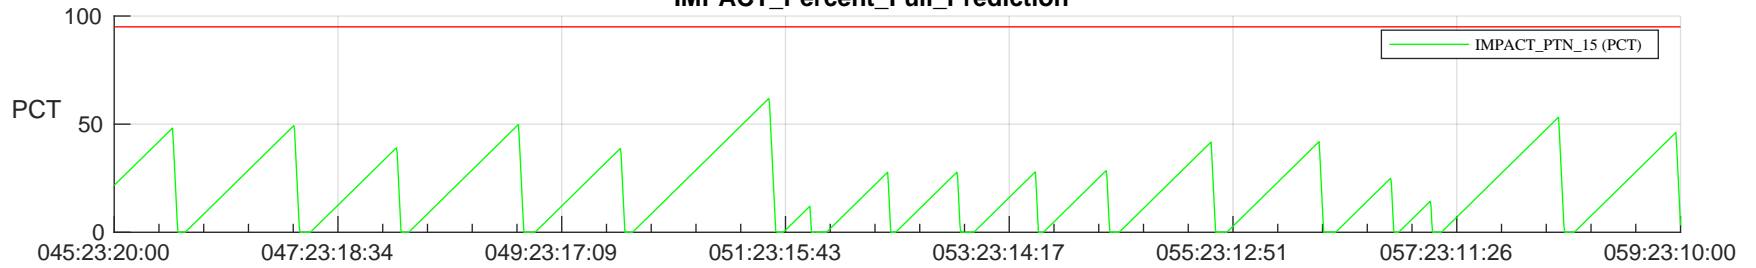

STEREO AHEAD SSR PCT Full Prediction

SWAVES_Percent_Full_Prediction

IMPACT_Percent_Full_Prediction

PLASTIC_Percent_Full_Prediction

Spacecraft_DownLink_Rate

Ground Time (2023:045:23:20:00.000 -2023:059:23:10:00.000)