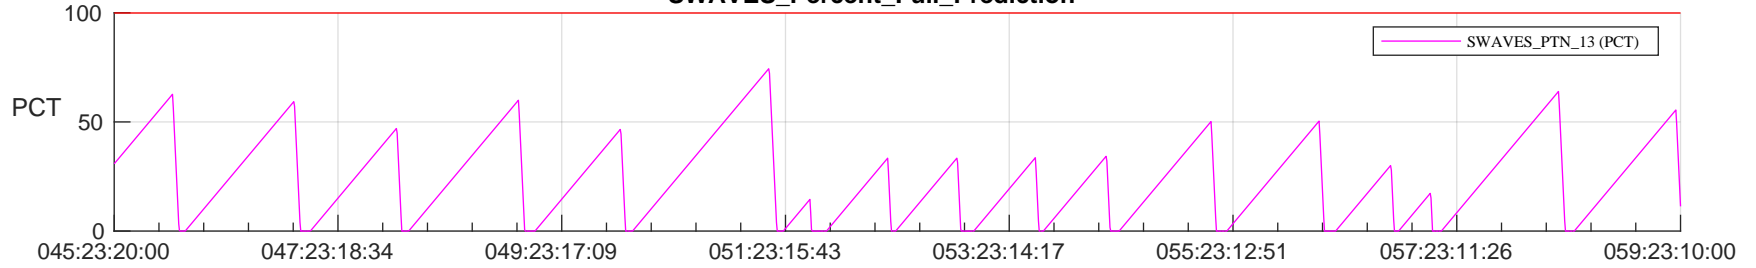

STEREO AHEAD SSR PCT Full Prediction

SWAVES_Percent_Full_Prediction

IMPACT_Percent_Full_Prediction

PLASTIC_Percent_Full_Prediction

Spacecraft_DownLink_Rate

Ground Time (2023:045:23:20:00.000 -2023:059:23:10:00.000)