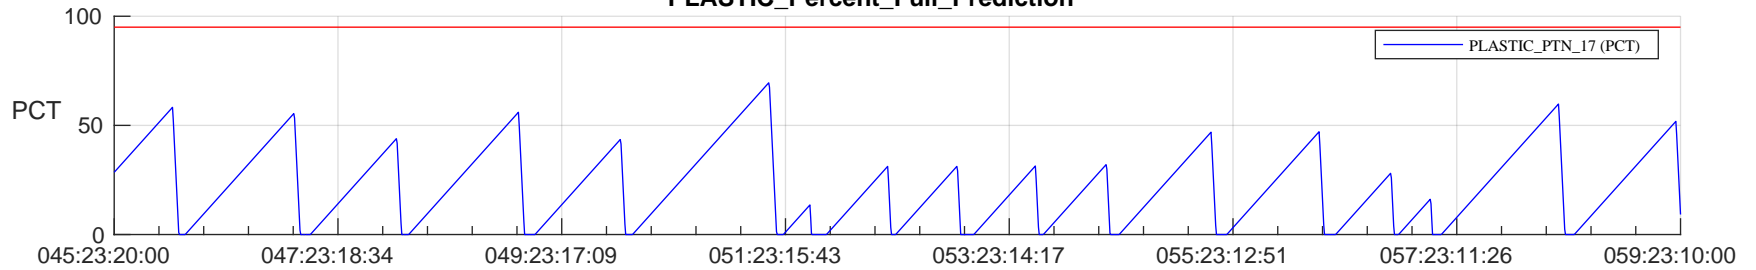

STEREO AHEAD SSR PCT Full Prediction

SWAVES_Percent_Full_Prediction

IMPACT_Percent_Full_Prediction

PLASTIC_Percent_Full_Prediction

Spacecraft_DownLink_Rate

Ground Time (2023:045:23:20:00.000 -2023:059:23:10:00.000)