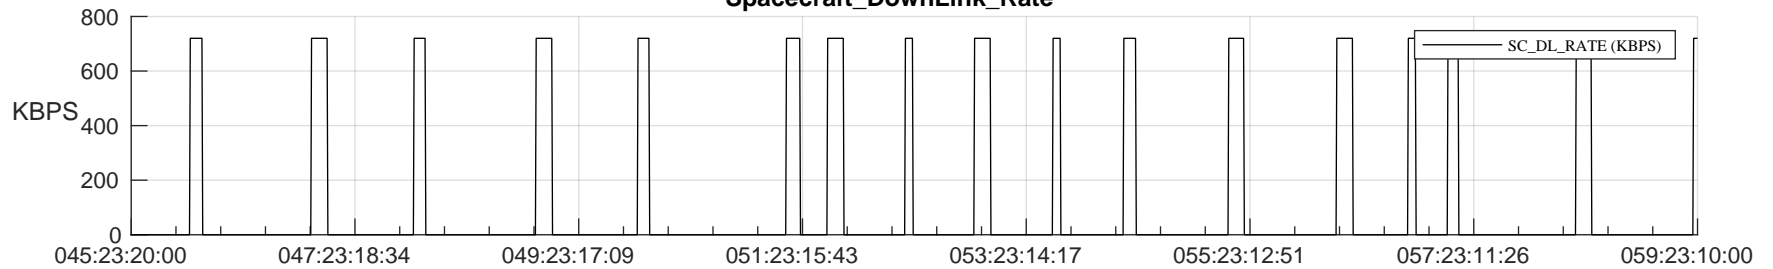

STEREO AHEAD SSR PCT Full Prediction

SWAVES_Percent_Full_Prediction

IMPACT_Percent_Full_Prediction

PLASTIC_Percent_Full_Prediction

Spacecraft_DownLink_Rate

Ground Time (2023:045:23:20:00.000 -2023:059:23:10:00.000)