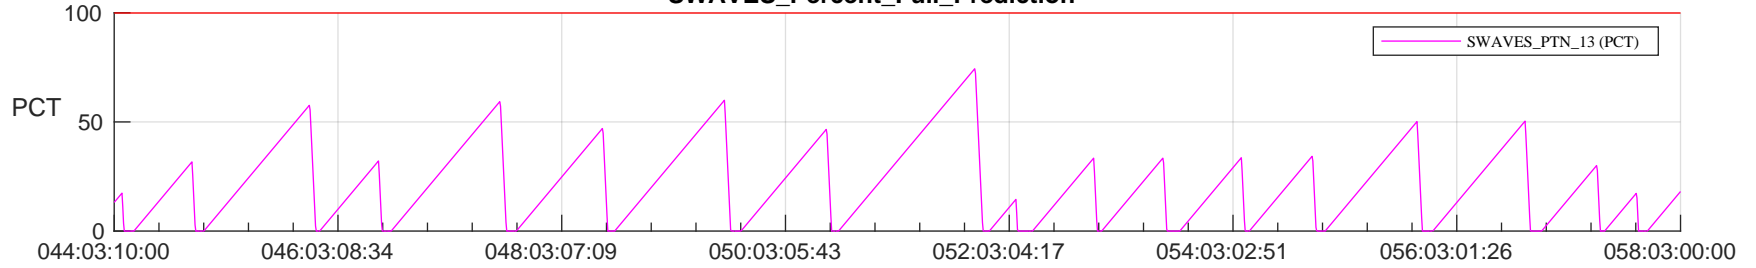

STEREO AHEAD SSR PCT Full Prediction

SWAVES_Percent_Full_Prediction

IMPACT_Percent_Full_Prediction

PLASTIC_Percent_Full_Prediction

Spacecraft_DownLink_Rate