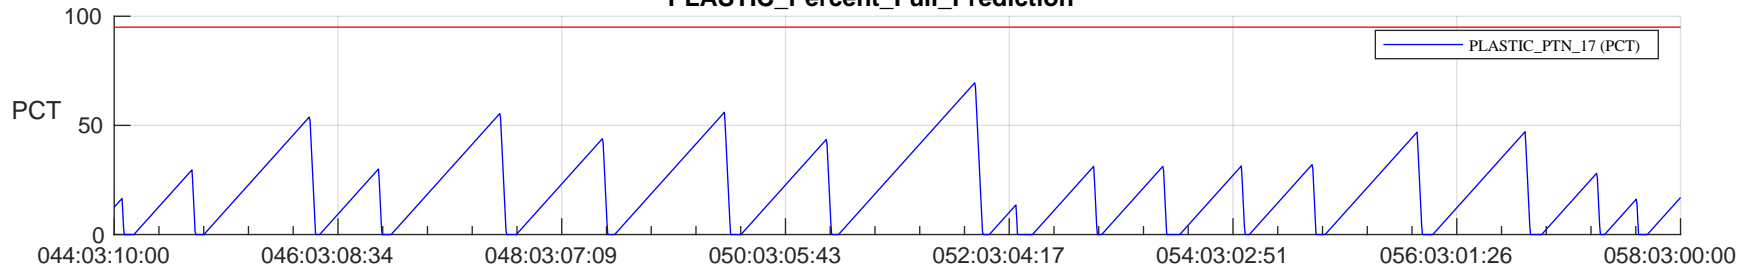

STEREO AHEAD SSR PCT Full Prediction

SWAVES_Percent_Full_Prediction

IMPACT_Percent_Full_Prediction

PLASTIC_Percent_Full_Prediction

Spacecraft_DownLink_Rate