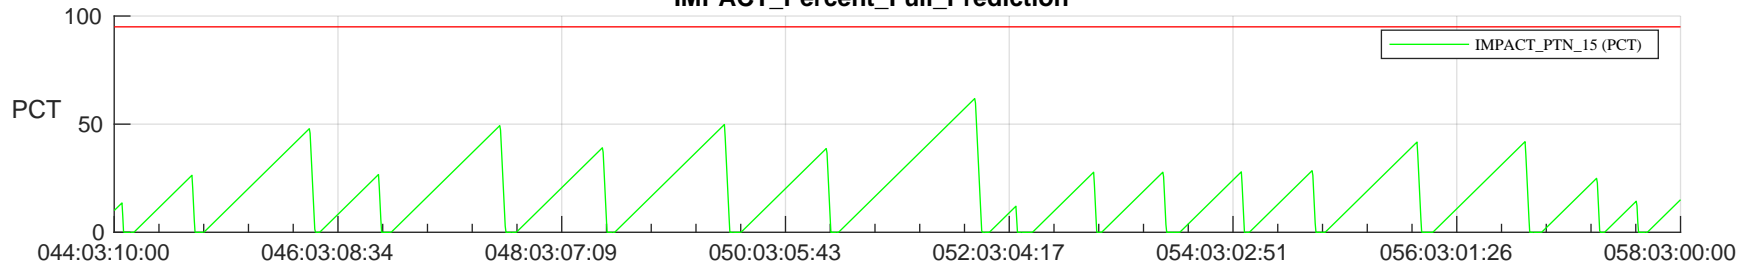

STEREO AHEAD SSR PCT Full Prediction

SWAVES_Percent_Full_Prediction

IMPACT_Percent_Full_Prediction

PLASTIC_Percent_Full_Prediction

Spacecraft_DownLink_Rate