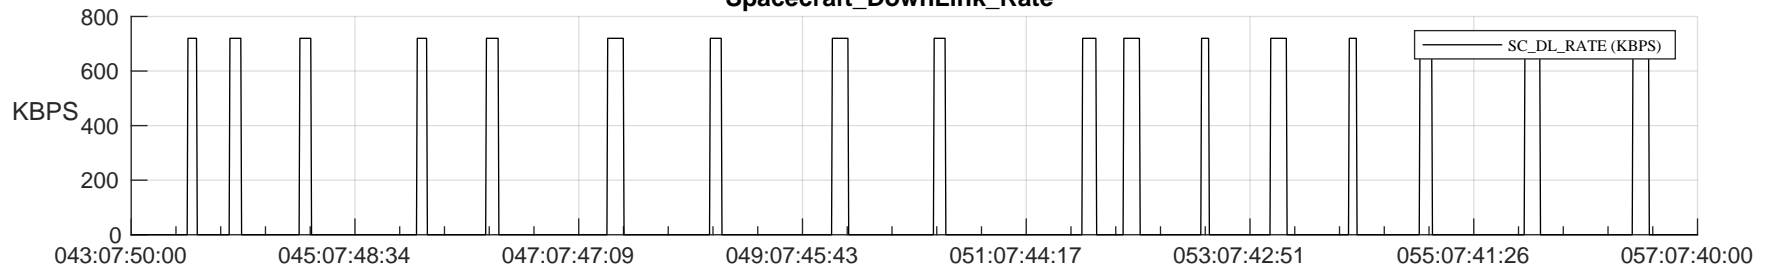

STEREO AHEAD SSR PCT Full Prediction

SWAVES_Percent_Full_Prediction

IMPACT_Percent_Full_Prediction

PLASTIC_Percent_Full_Prediction

Spacecraft_DownLink_Rate

Ground Time (2023:043:07:50:00.000 -2023:057:07:40:00.000)