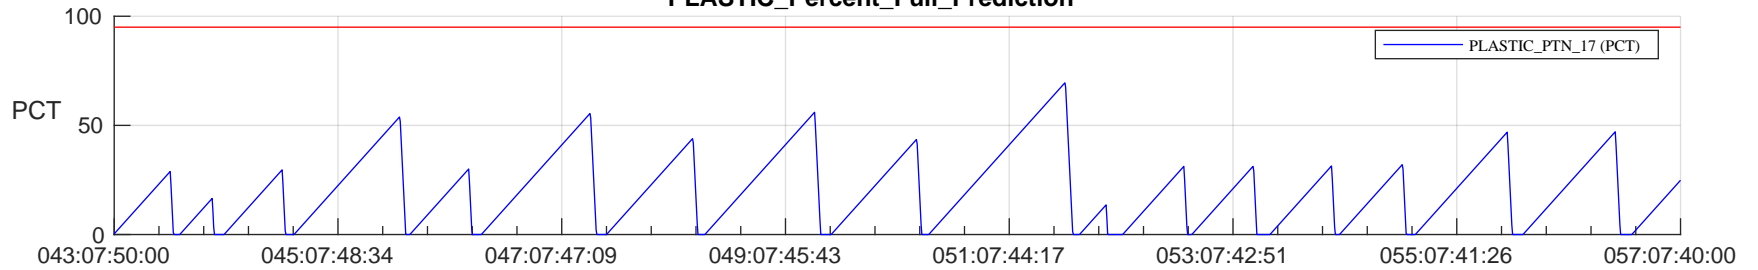

STEREO AHEAD SSR PCT Full Prediction

SWAVES_Percent_Full_Prediction

IMPACT_Percent_Full_Prediction

PLASTIC_Percent_Full_Prediction

Spacecraft_DownLink_Rate

Ground Time (2023:043:07:50:00.000 -2023:057:07:40:00.000)