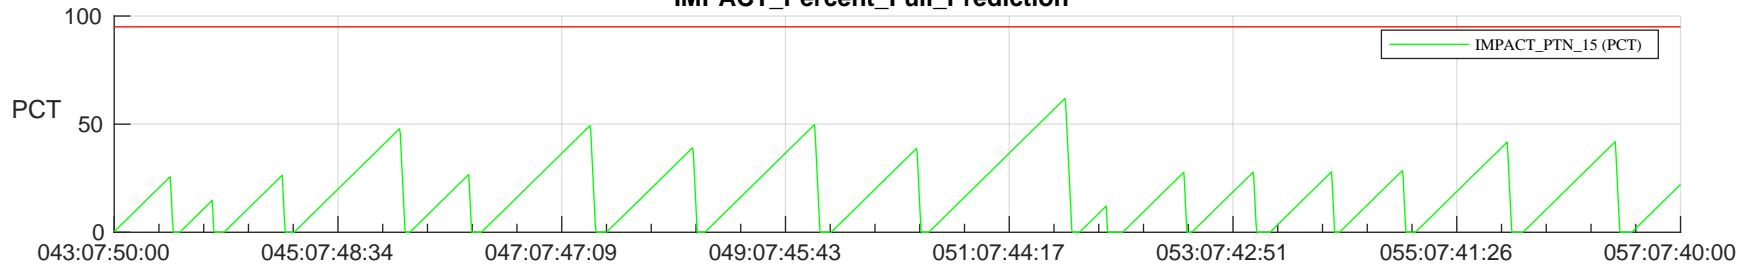

STEREO AHEAD SSR PCT Full Prediction

SWAVES_Percent_Full_Prediction

IMPACT_Percent_Full_Prediction

PLASTIC_Percent_Full_Prediction

Spacecraft_DownLink_Rate

Ground Time (2023:043:07:50:00.000 -2023:057:07:40:00.000)