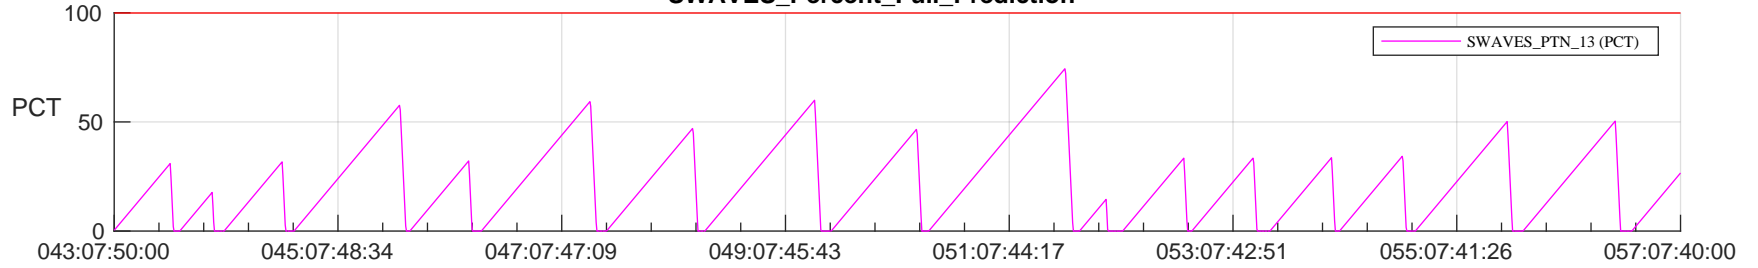

STEREO AHEAD SSR PCT Full Prediction

SWAVES_Percent_Full_Prediction

IMPACT_Percent_Full_Prediction

PLASTIC_Percent_Full_Prediction

Spacecraft_DownLink_Rate

Ground Time (2023:043:07:50:00.000 -2023:057:07:40:00.000)