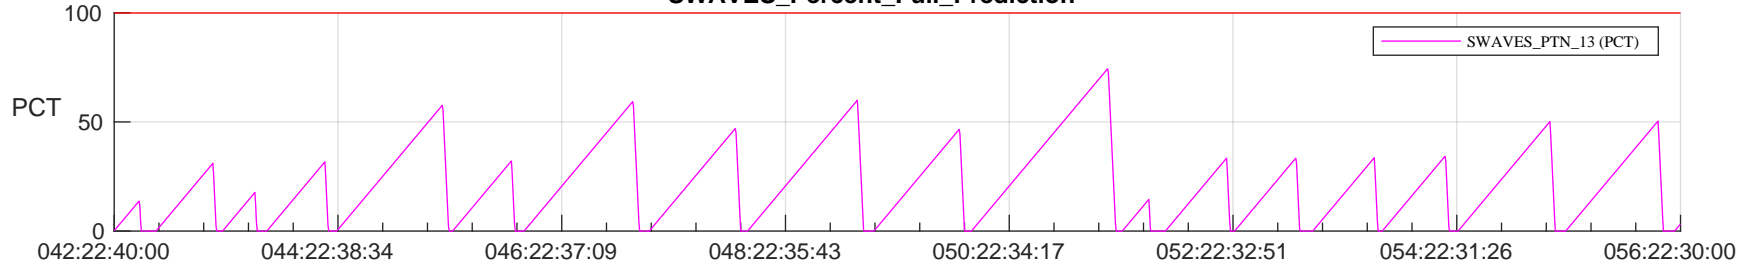

STEREO AHEAD SSR PCT Full Prediction

SWAVES_Percent_Full_Prediction

IMPACT_Percent_Full_Prediction

PLASTIC_Percent_Full_Prediction

Spacecraft_DownLink_Rate

Ground Time (2023:042:22:40:00.000 -2023:056:22:30:00.000)