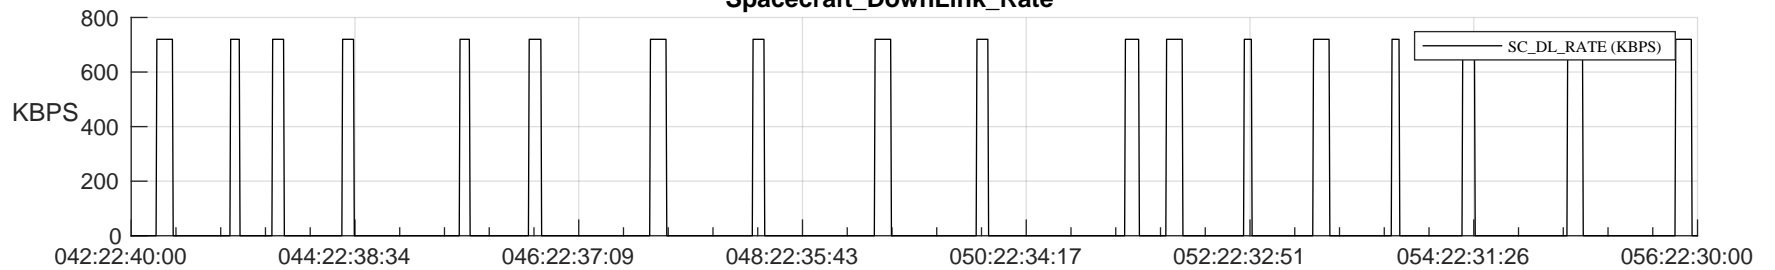

STEREO AHEAD SSR PCT Full Prediction

SWAVES_Percent_Full_Prediction

IMPACT_Percent_Full_Prediction

PLASTIC_Percent_Full_Prediction

Spacecraft_DownLink_Rate

Ground Time (2023:042:22:40:00.000 -2023:056:22:30:00.000)