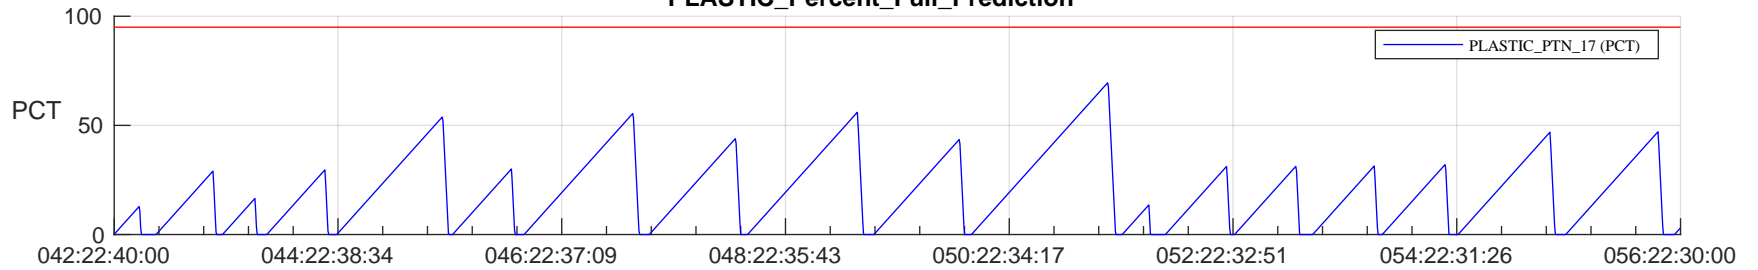

STEREO AHEAD SSR PCT Full Prediction

SWAVES_Percent_Full_Prediction

IMPACT_Percent_Full_Prediction

PLASTIC_Percent_Full_Prediction

Spacecraft_DownLink_Rate

Ground Time (2023:042:22:40:00.000 -2023:056:22:30:00.000)