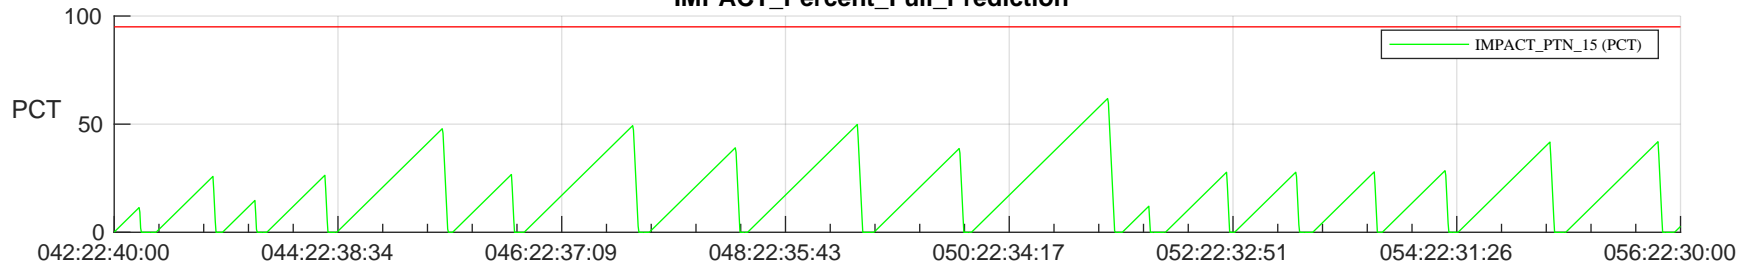

STEREO AHEAD SSR PCT Full Prediction

SWAVES_Percent_Full_Prediction

IMPACT_Percent_Full_Prediction

PLASTIC_Percent_Full_Prediction

Spacecraft_DownLink_Rate

Ground Time (2023:042:22:40:00.000 -2023:056:22:30:00.000)