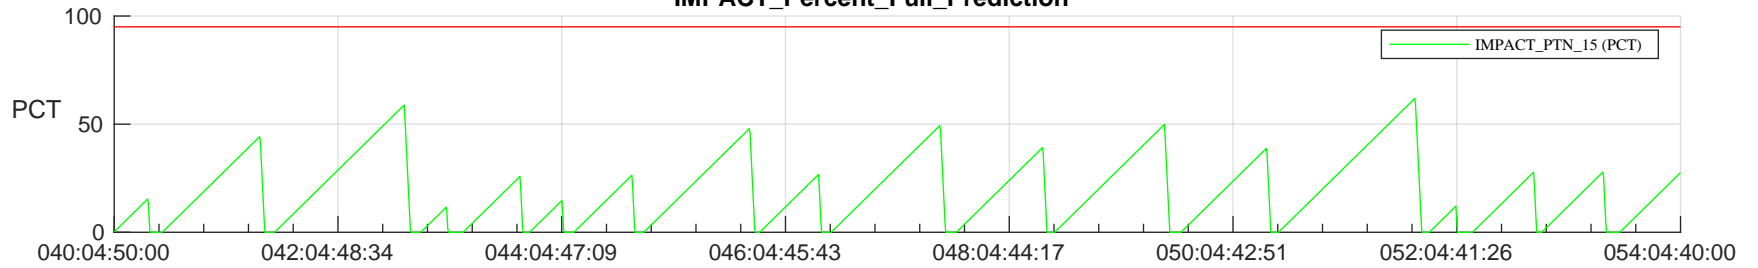

IMPACT_Percent_Full_Prediction