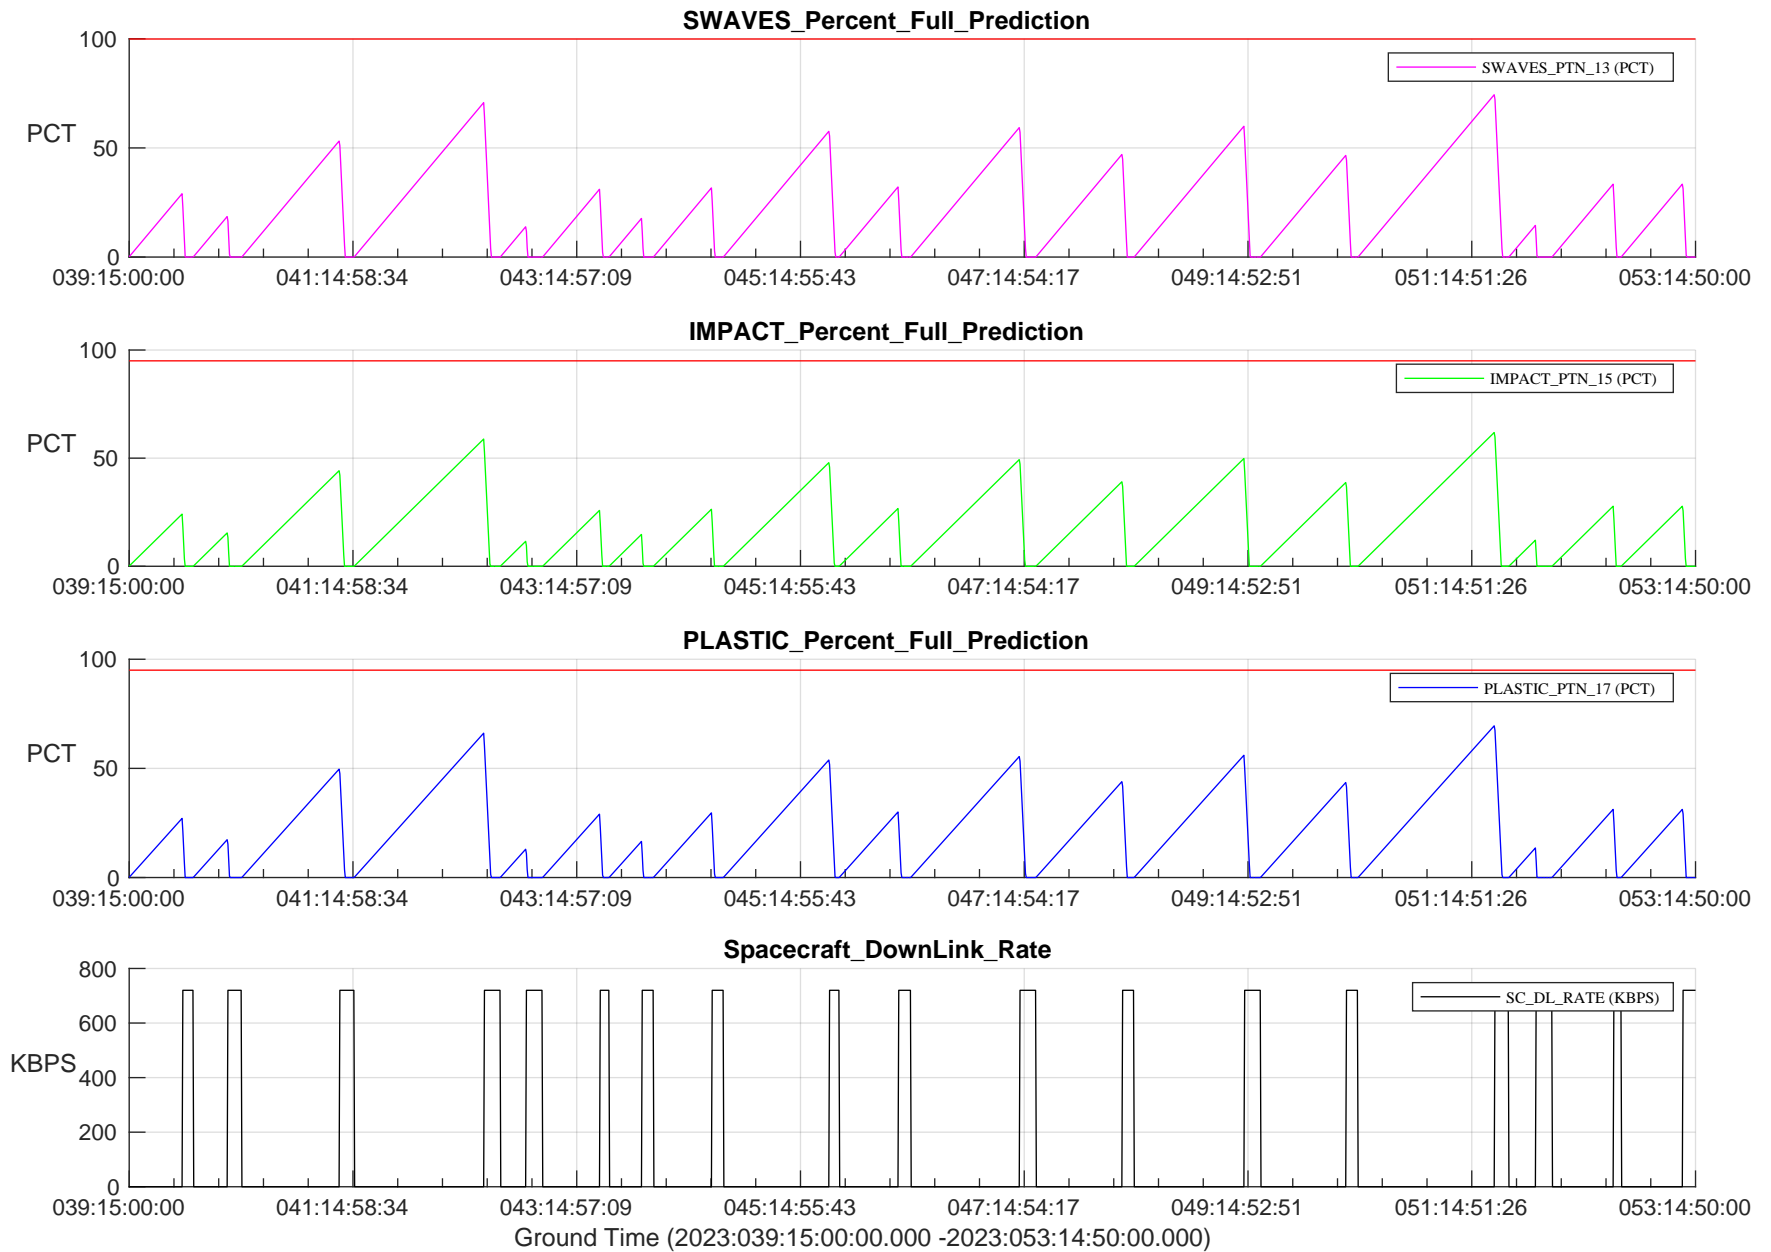

STEREO AHEAD SSR PCT Full Prediction

/disks/d81/project/stereo/mops/assessment/ahead/automation/output/engdump/yesterdaily/ahead_ssr_predict_2023_039.csv

Date Created:02/08/2023 03:05:48 PM