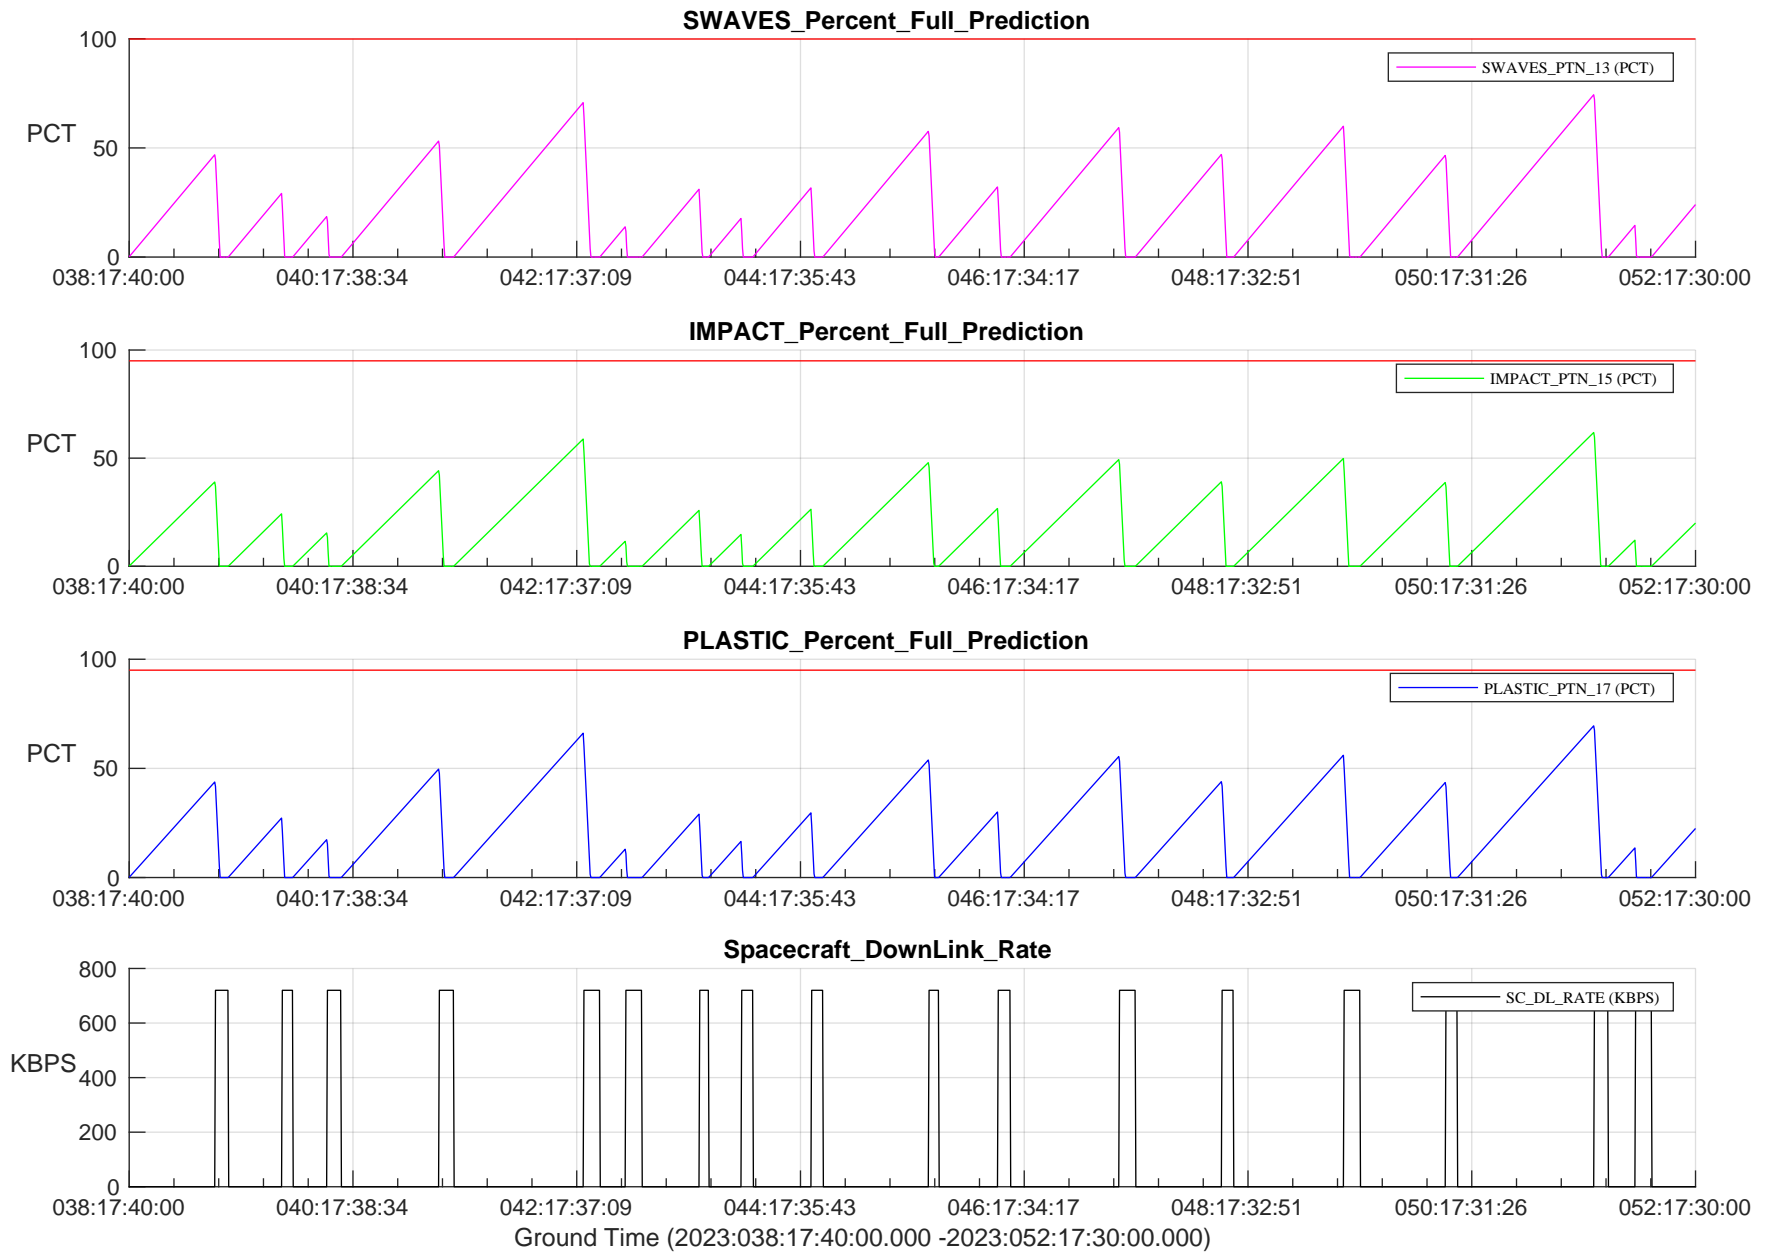

STEREO AHEAD SSR PCT Full Prediction

/disks/d81/project/stereo/mops/assessment/ahead/automation/output/engdump/yesterdaily/ahead_ssr_predict_2023_038.csv

Date Created:02/07/2023 05:46:03 PM