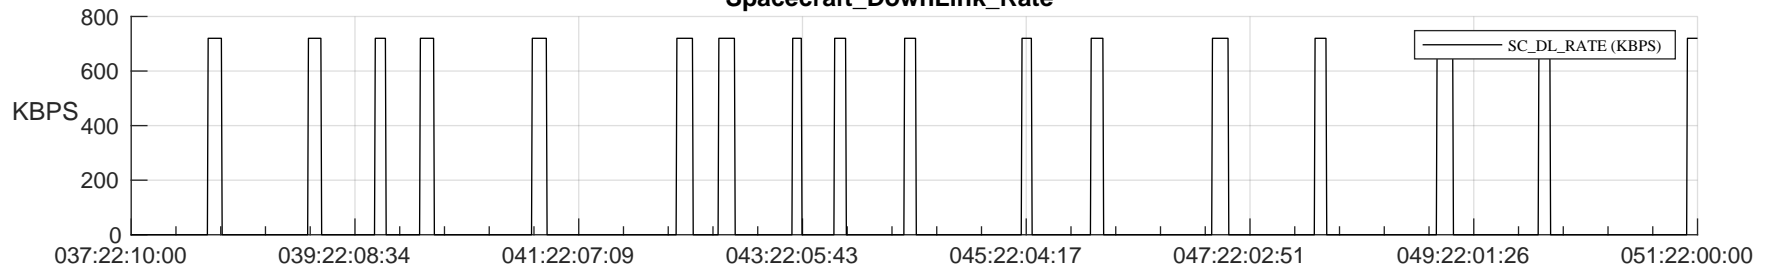

STEREO AHEAD SSR PCT Full Prediction

SWAVES_Percent_Full_Prediction

IMPACT_Percent_Full_Prediction

PLASTIC_Percent_Full_Prediction

Spacecraft_DownLink_Rate

Ground Time (2023:037:22:10:00.000 -2023:051:22:00:00.000)