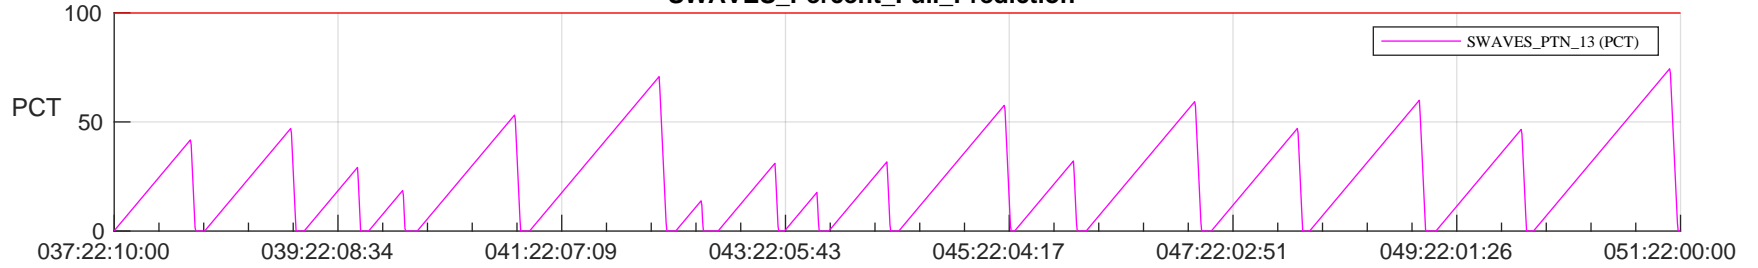

STEREO AHEAD SSR PCT Full Prediction

SWAVES_Percent_Full_Prediction

IMPACT_Percent_Full_Prediction

PLASTIC_Percent_Full_Prediction

Spacecraft_DownLink_Rate

Ground Time (2023:037:22:10:00.000 -2023:051:22:00:00.000)