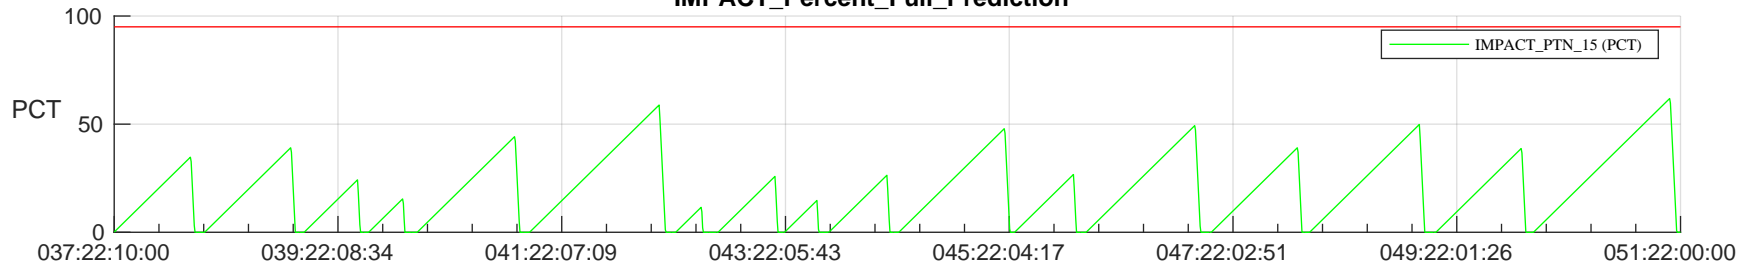

STEREO AHEAD SSR PCT Full Prediction

SWAVES_Percent_Full_Prediction

IMPACT_Percent_Full_Prediction

PLASTIC_Percent_Full_Prediction

Spacecraft_DownLink_Rate

Ground Time (2023:037:22:10:00.000 -2023:051:22:00:00.000)