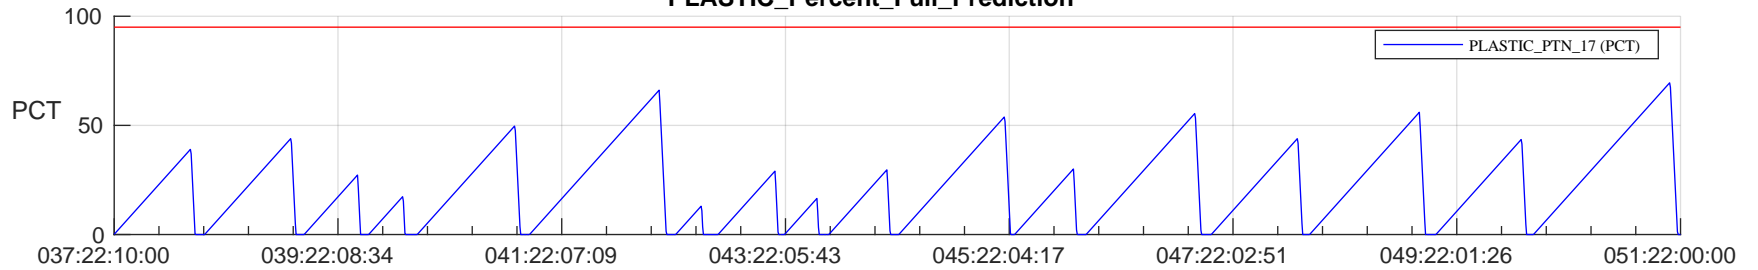

STEREO AHEAD SSR PCT Full Prediction

SWAVES_Percent_Full_Prediction

IMPACT_Percent_Full_Prediction

PLASTIC_Percent_Full_Prediction

Spacecraft_DownLink_Rate

Ground Time (2023:037:22:10:00.000 -2023:051:22:00:00.000)