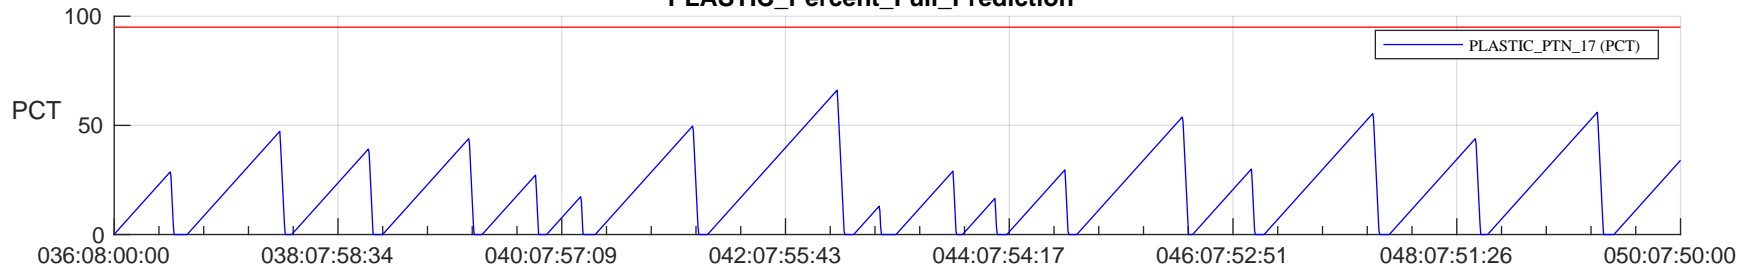

STEREO AHEAD SSR PCT Full Prediction

SWAVES_Percent_Full_Prediction

IMPACT_Percent_Full_Prediction

PLASTIC_Percent_Full_Prediction

Spacecraft_DownLink_Rate

Ground Time (2023:036:08:00:00.000 -2023:050:07:50:00.000)