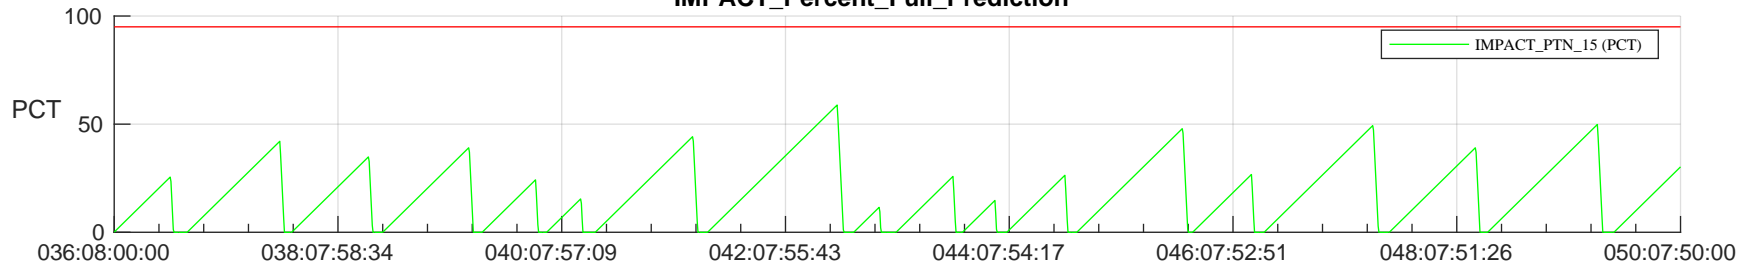

STEREO AHEAD SSR PCT Full Prediction

SWAVES_Percent_Full_Prediction

IMPACT_Percent_Full_Prediction

PLASTIC_Percent_Full_Prediction

Spacecraft_DownLink_Rate

Ground Time (2023:036:08:00:00.000 -2023:050:07:50:00.000)