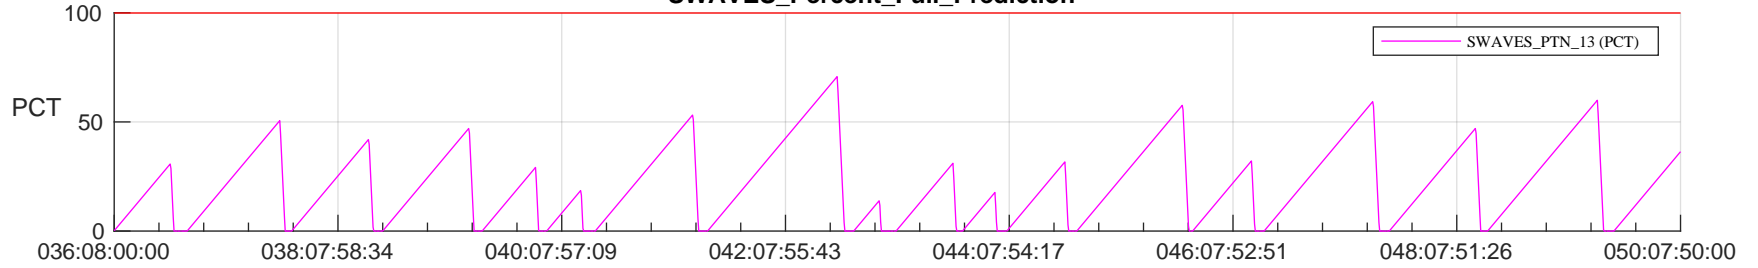

STEREO AHEAD SSR PCT Full Prediction

SWAVES_Percent_Full_Prediction

IMPACT_Percent_Full_Prediction

PLASTIC_Percent_Full_Prediction

Spacecraft_DownLink_Rate

Ground Time (2023:036:08:00:00.000 -2023:050:07:50:00.000)