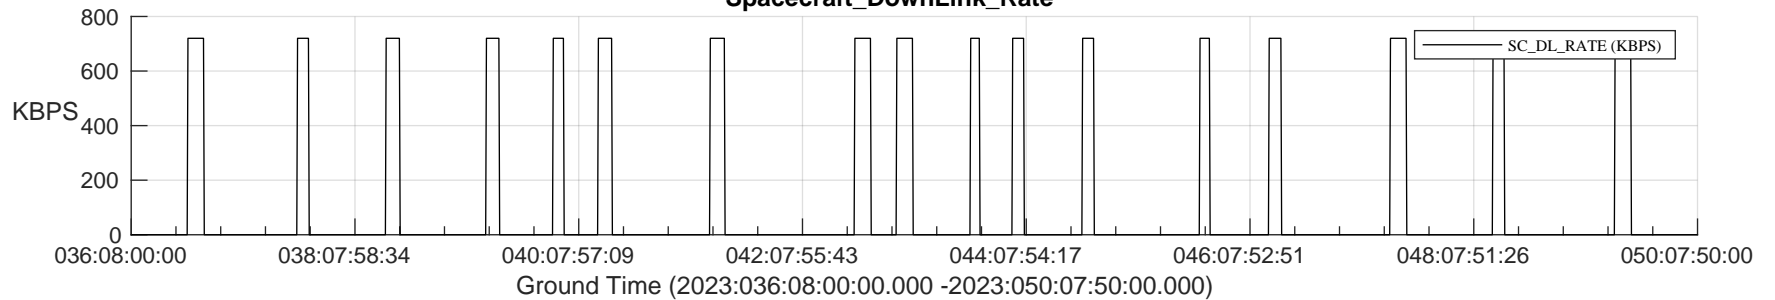

STEREO AHEAD SSR PCT Full Prediction

SWAVES_Percent_Full_Prediction

IMPACT_Percent_Full_Prediction

PLASTIC_Percent_Full_Prediction

Spacecraft_DownLink_Rate

Ground Time (2023:036:08:00:00.000 -2023:050:07:50:00.000)