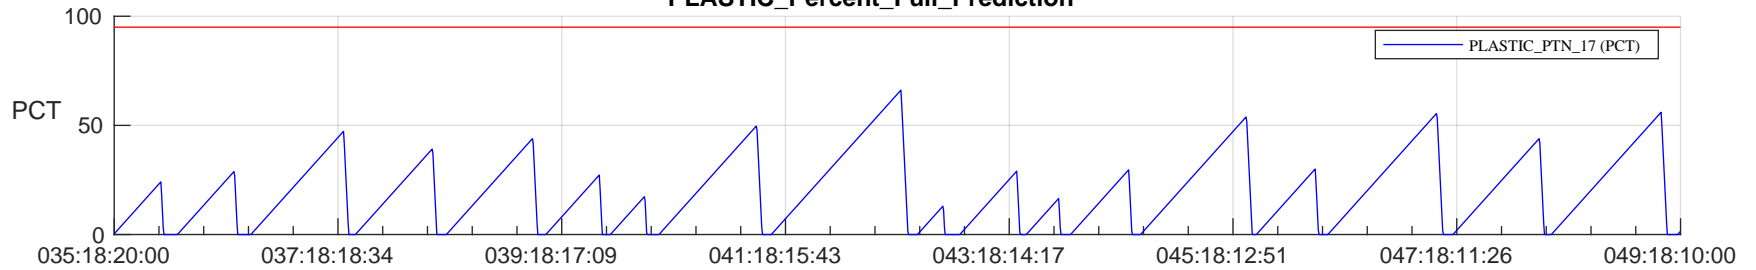

STEREO AHEAD SSR PCT Full Prediction

SWAVES_Percent_Full_Prediction

IMPACT_Percent_Full_Prediction

PLASTIC_Percent_Full_Prediction

Spacecraft_DownLink_Rate

Ground Time (2023:035:18:20:00.000 -2023:049:18:10:00.000)