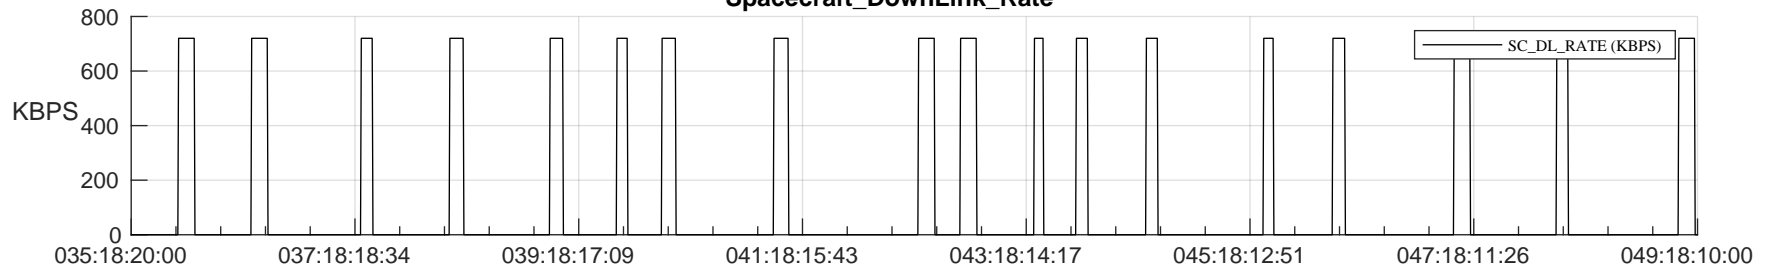

STEREO AHEAD SSR PCT Full Prediction

SWAVES_Percent_Full_Prediction

IMPACT_Percent_Full_Prediction

PLASTIC_Percent_Full_Prediction

Spacecraft_DownLink_Rate

Ground Time (2023:035:18:20:00.000 -2023:049:18:10:00.000)