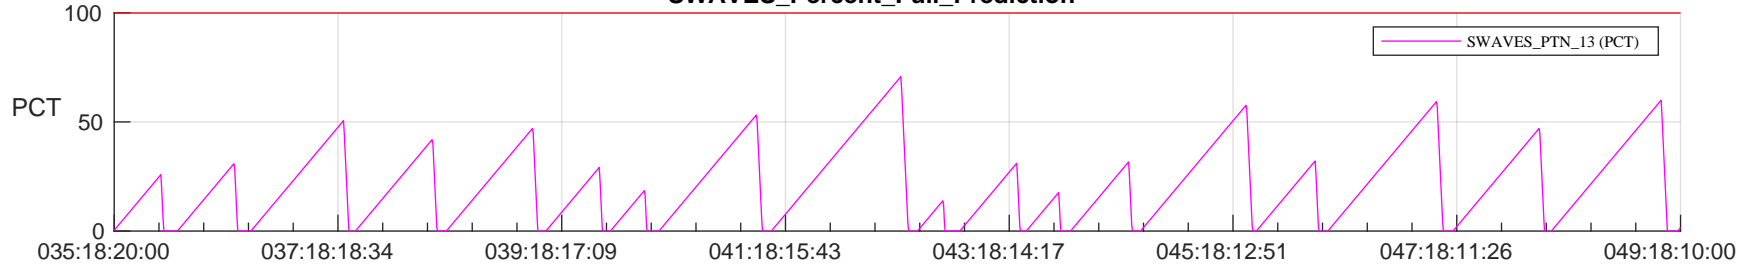

STEREO AHEAD SSR PCT Full Prediction

SWAVES_Percent_Full_Prediction

IMPACT_Percent_Full_Prediction

PLASTIC_Percent_Full_Prediction

Spacecraft_DownLink_Rate

Ground Time (2023:035:18:20:00.000 -2023:049:18:10:00.000)