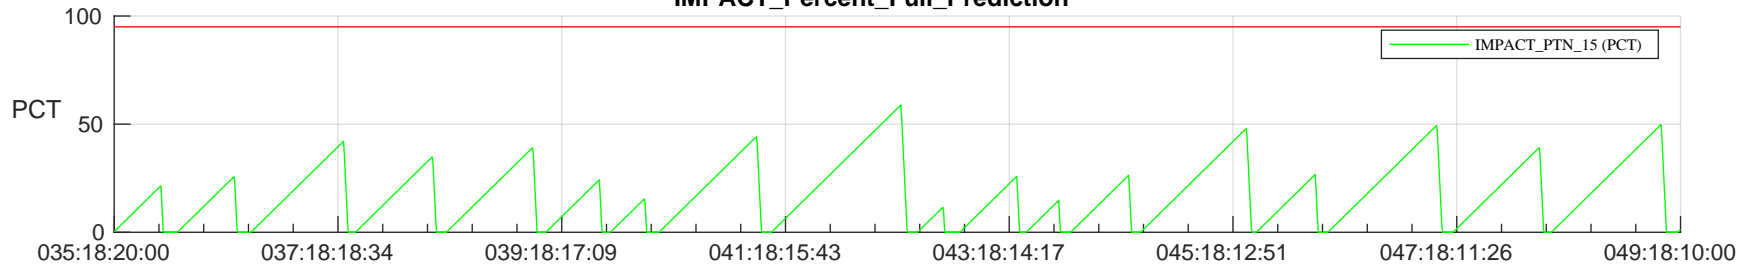

STEREO AHEAD SSR PCT Full Prediction

SWAVES_Percent_Full_Prediction

IMPACT_Percent_Full_Prediction

PLASTIC_Percent_Full_Prediction

Spacecraft_DownLink_Rate

Ground Time (2023:035:18:20:00.000 -2023:049:18:10:00.000)