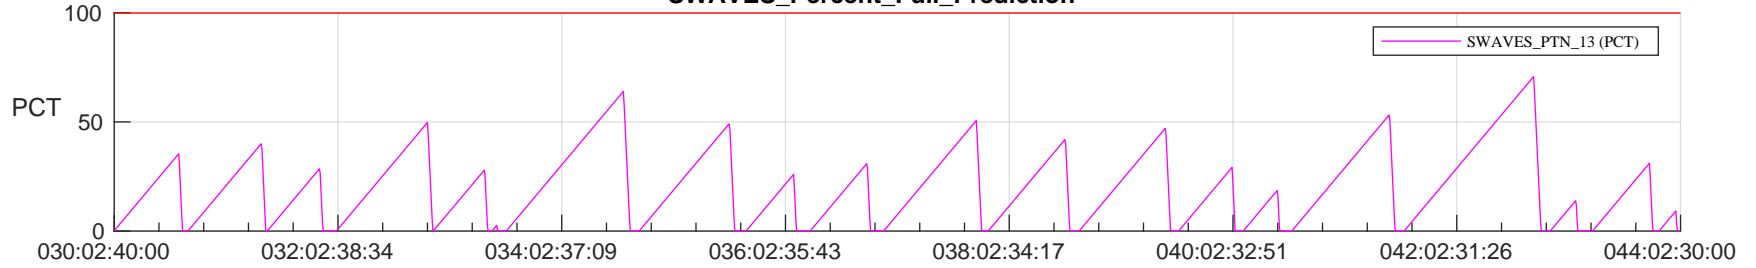

## SWAVES\_Percent\_Full\_Prediction

## Spacecraft\_DownLink\_Rate

Ground Time (2023:030:02:40:00.000 -2023:044:02:30:00.000)