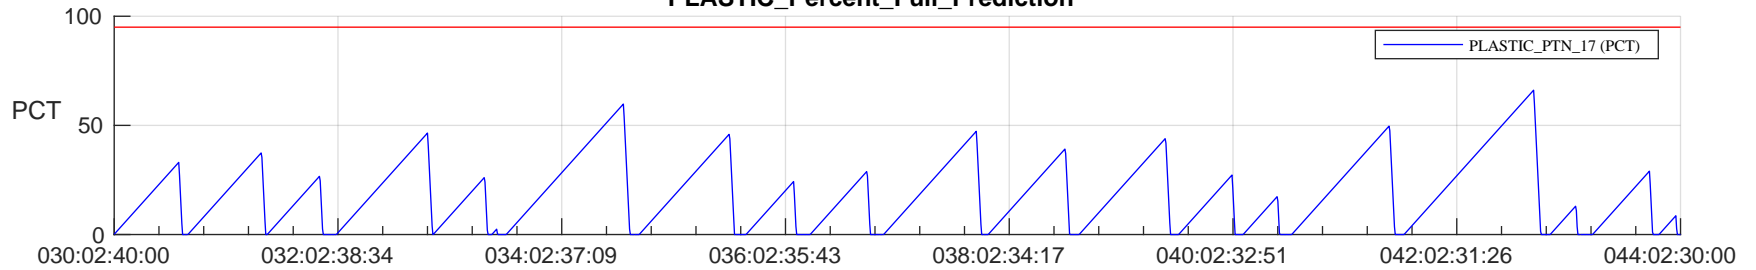

## SWAVES\_Percent\_Full\_Prediction

## Spacecraft\_DownLink\_Rate

Ground Time (2023:030:02:40:00.000 -2023:044:02:30:00.000)