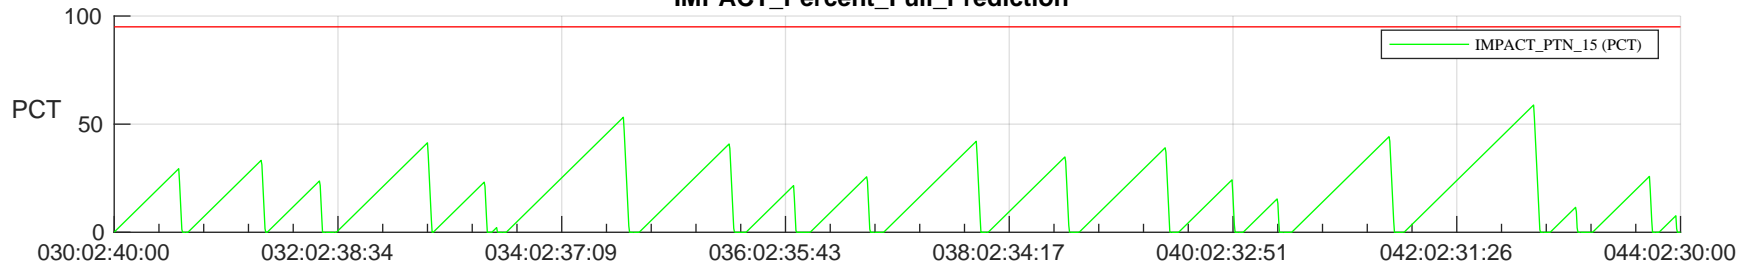

IMPACT_Percent_Full_Prediction