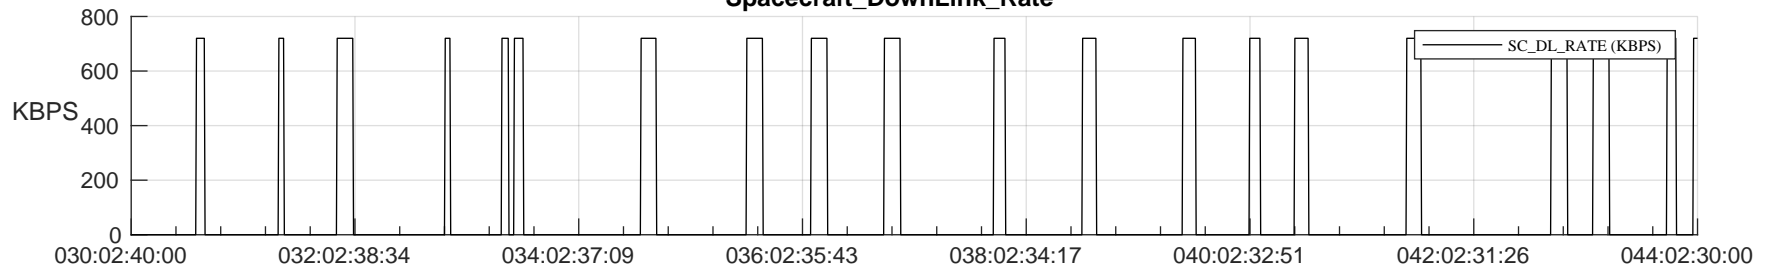

## SWAVES\_Percent\_Full\_Prediction

## Spacecraft\_DownLink\_Rate

Ground Time (2023:030:02:40:00.000 -2023:044:02:30:00.000)