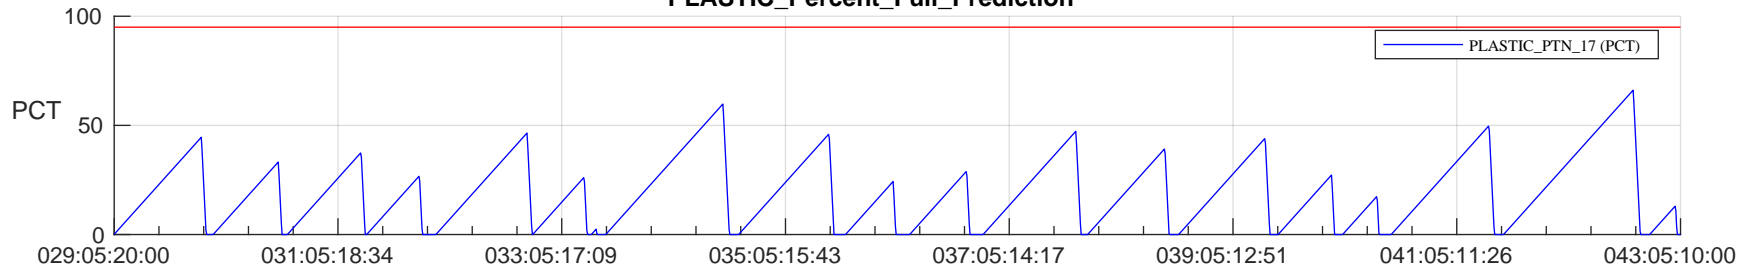

## SWAVES\_Percent\_Full\_Prediction

## Spacecraft\_DownLink\_Rate

Ground Time (2023:029:05:20:00.000 -2023:043:05:10:00.000)