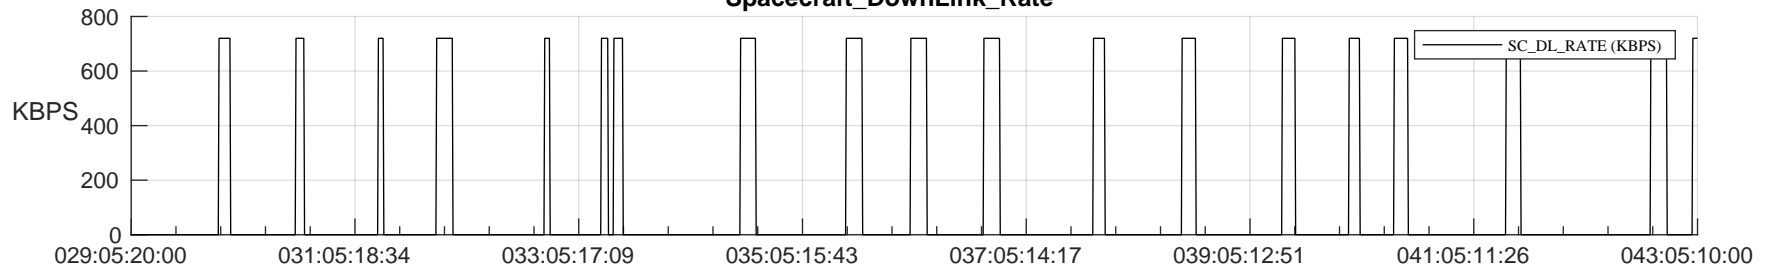

## SWAVES\_Percent\_Full\_Prediction

## Spacecraft\_DownLink\_Rate

Ground Time (2023:029:05:20:00.000 -2023:043:05:10:00.000)