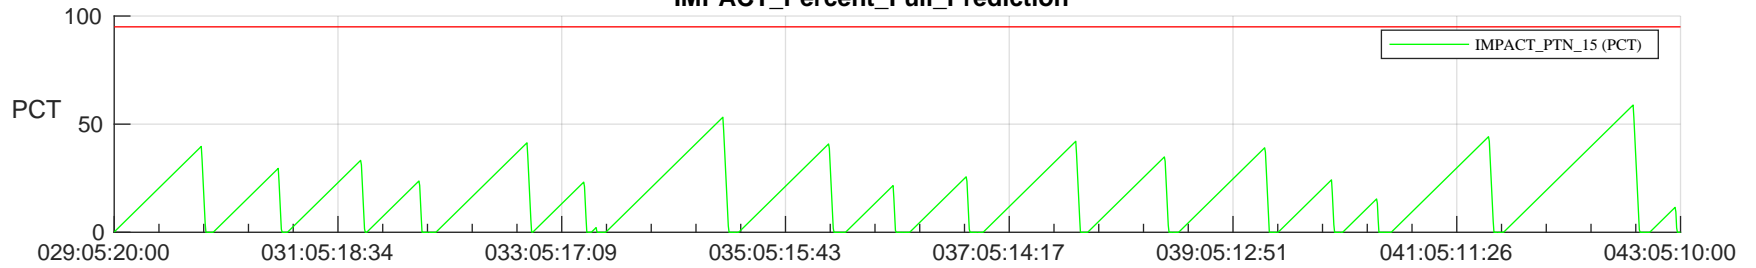

IMPACT_Percent_Full_Prediction