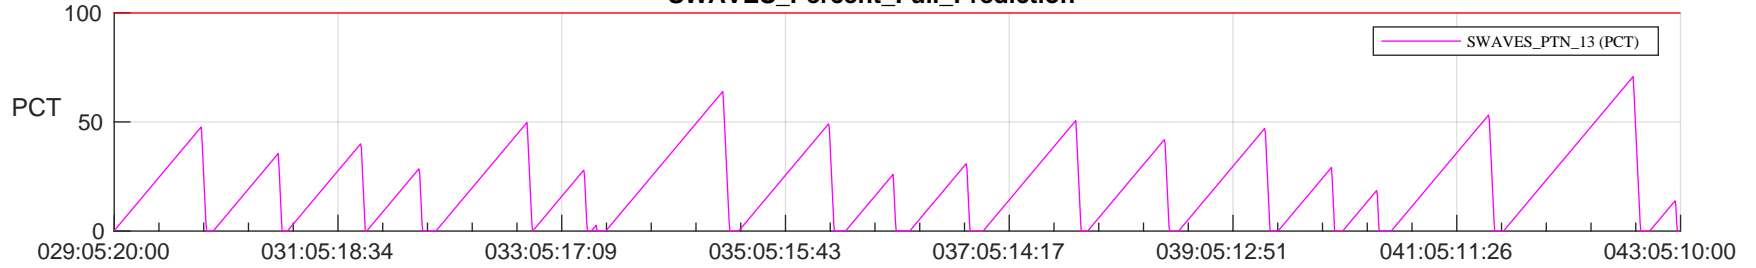

## SWAVES\_Percent\_Full\_Prediction

## Spacecraft\_DownLink\_Rate

Ground Time (2023:029:05:20:00.000 -2023:043:05:10:00.000)