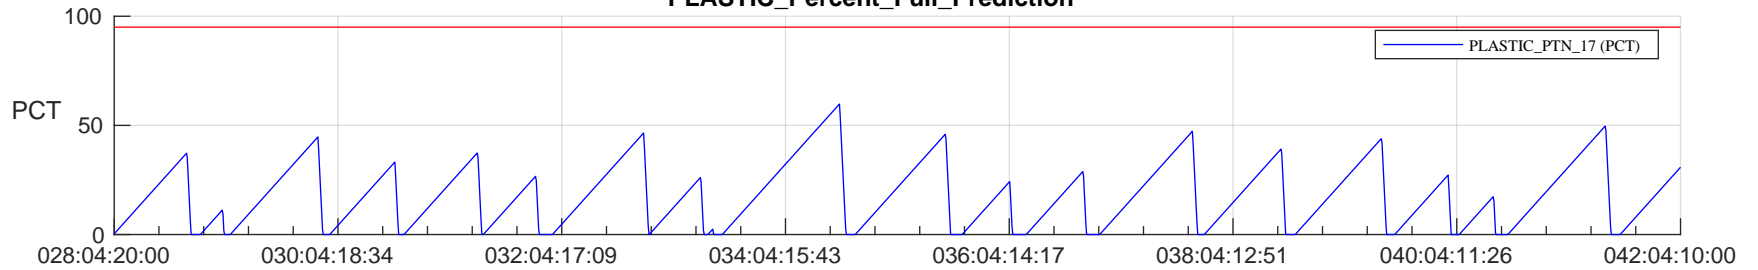

STEREO AHEAD SSR PCT Full Prediction

SWAVES_Percent_Full_Prediction

IMPACT_Percent_Full_Prediction

PLASTIC_Percent_Full_Prediction

Spacecraft_DownLink_Rate

Ground Time (2023:028:04:20:00.000 -2023:042:04:10:00.000)