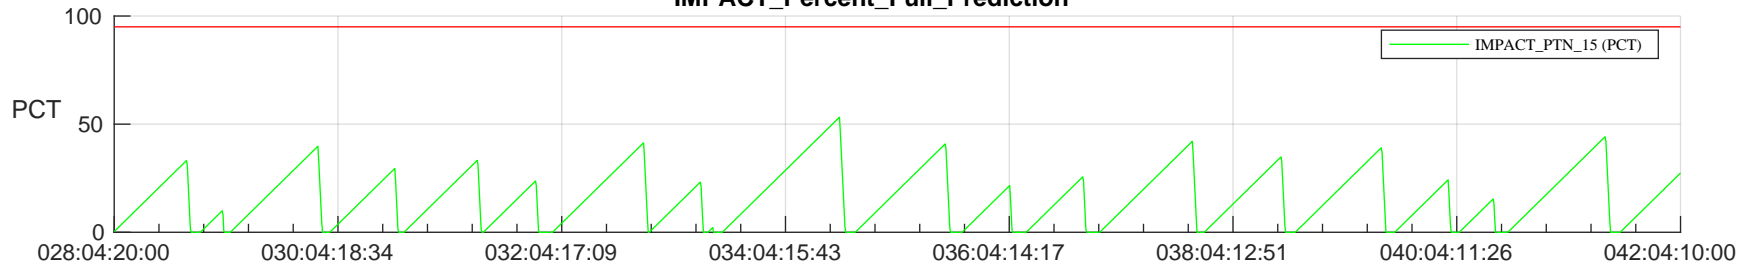

STEREO AHEAD SSR PCT Full Prediction

SWAVES_Percent_Full_Prediction

IMPACT_Percent_Full_Prediction

PLASTIC_Percent_Full_Prediction

Spacecraft_DownLink_Rate

Ground Time (2023:028:04:20:00.000 -2023:042:04:10:00.000)