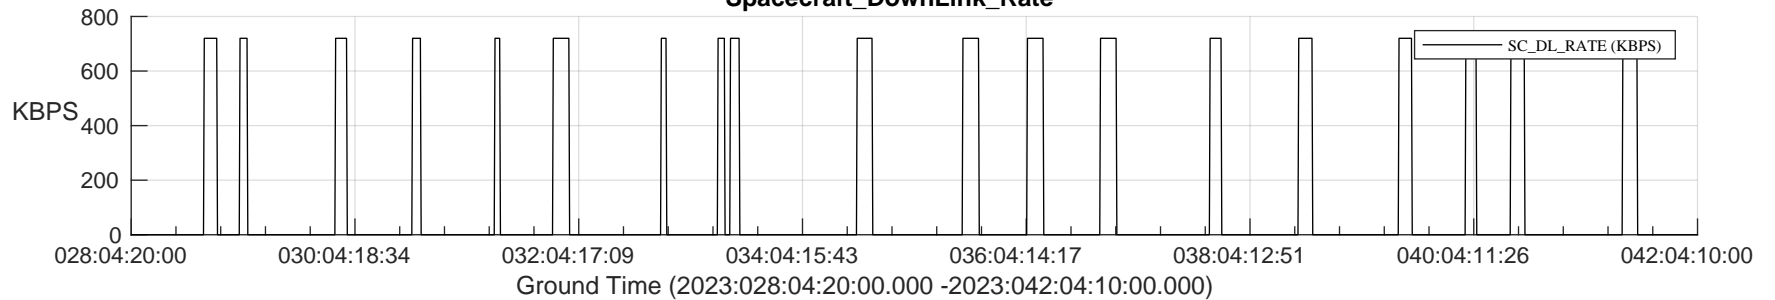

STEREO AHEAD SSR PCT Full Prediction

SWAVES_Percent_Full_Prediction

IMPACT_Percent_Full_Prediction

PLASTIC_Percent_Full_Prediction

Spacecraft_DownLink_Rate

Ground Time (2023:028:04:20:00.000 -2023:042:04:10:00.000)