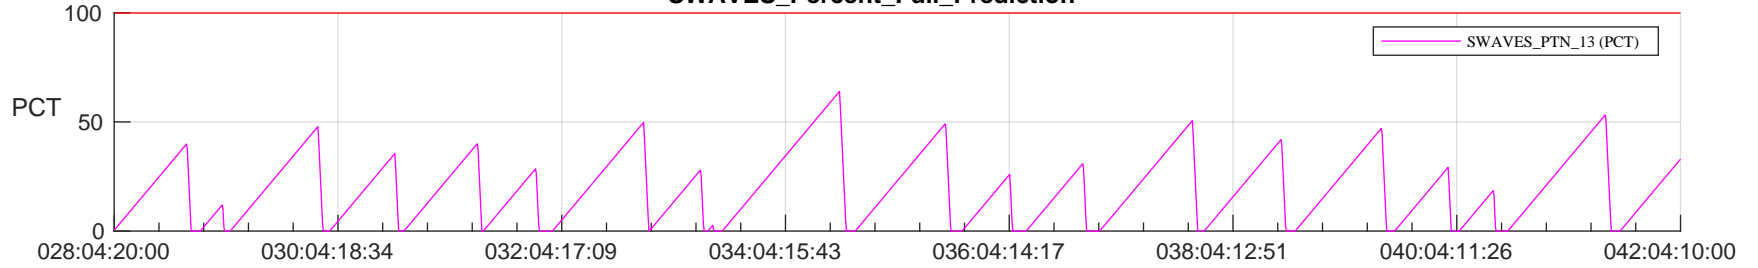

STEREO AHEAD SSR PCT Full Prediction

SWAVES_Percent_Full_Prediction

IMPACT_Percent_Full_Prediction

PLASTIC_Percent_Full_Prediction

Spacecraft_DownLink_Rate

Ground Time (2023:028:04:20:00.000 -2023:042:04:10:00.000)