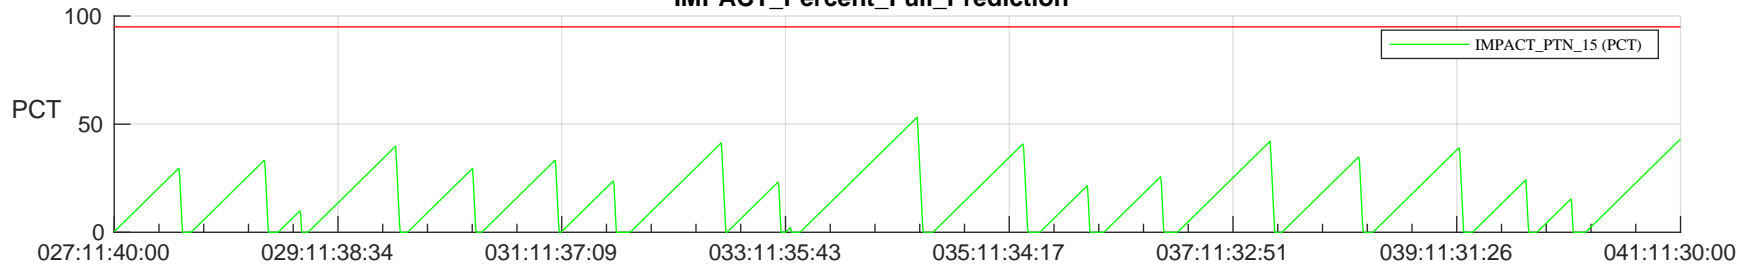

IMPACT_Percent_Full_Prediction