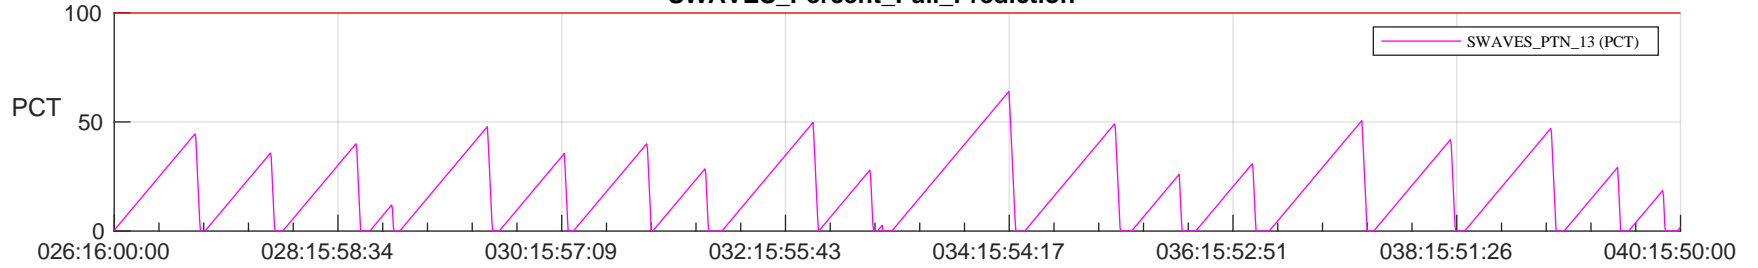

STEREO AHEAD SSR PCT Full Prediction

SWAVES_Percent_Full_Prediction

IMPACT_Percent_Full_Prediction

PLASTIC_Percent_Full_Prediction

Spacecraft_DownLink_Rate

Ground Time (2023:026:16:00:00.000 -2023:040:15:50:00.000)