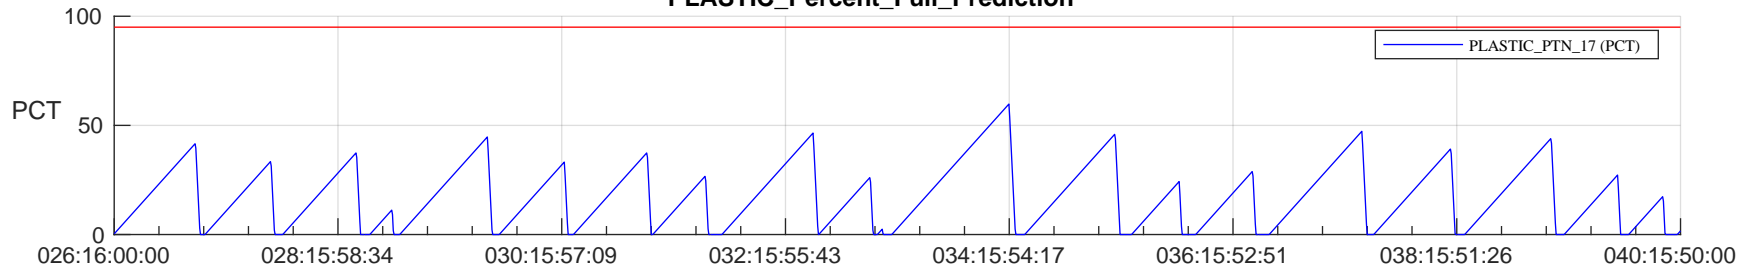

STEREO AHEAD SSR PCT Full Prediction

SWAVES_Percent_Full_Prediction

IMPACT_Percent_Full_Prediction

PLASTIC_Percent_Full_Prediction

Spacecraft_DownLink_Rate

Ground Time (2023:026:16:00:00.000 -2023:040:15:50:00.000)