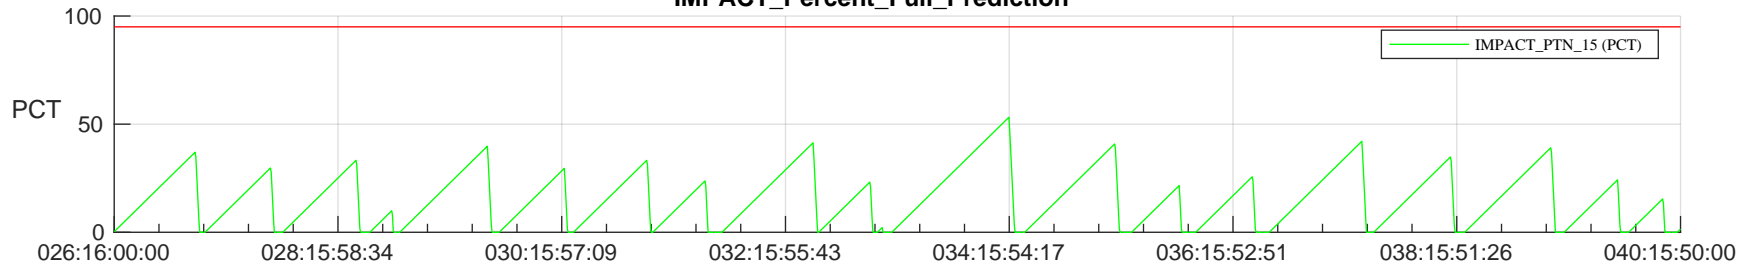

STEREO AHEAD SSR PCT Full Prediction

SWAVES_Percent_Full_Prediction

IMPACT_Percent_Full_Prediction

PLASTIC_Percent_Full_Prediction

Spacecraft_DownLink_Rate

Ground Time (2023:026:16:00:00.000 -2023:040:15:50:00.000)