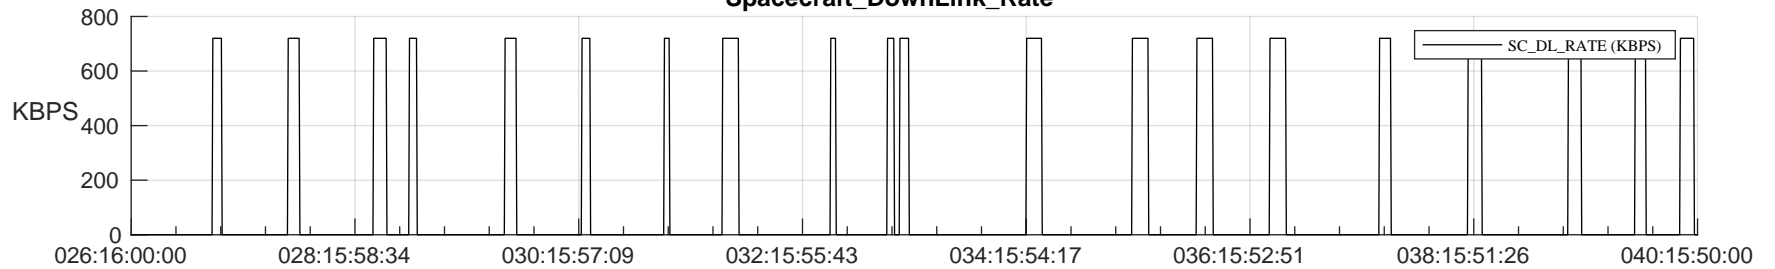

STEREO AHEAD SSR PCT Full Prediction

SWAVES_Percent_Full_Prediction

IMPACT_Percent_Full_Prediction

PLASTIC_Percent_Full_Prediction

Spacecraft_DownLink_Rate

Ground Time (2023:026:16:00:00.000 -2023:040:15:50:00.000)