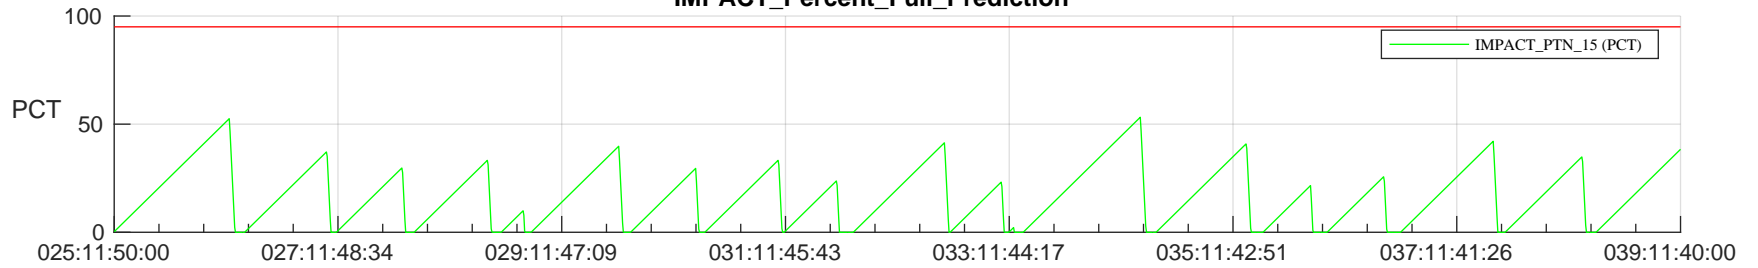

STEREO AHEAD SSR PCT Full Prediction

SWAVES_Percent_Full_Prediction

IMPACT_Percent_Full_Prediction

PLASTIC_Percent_Full_Prediction

Spacecraft_DownLink_Rate