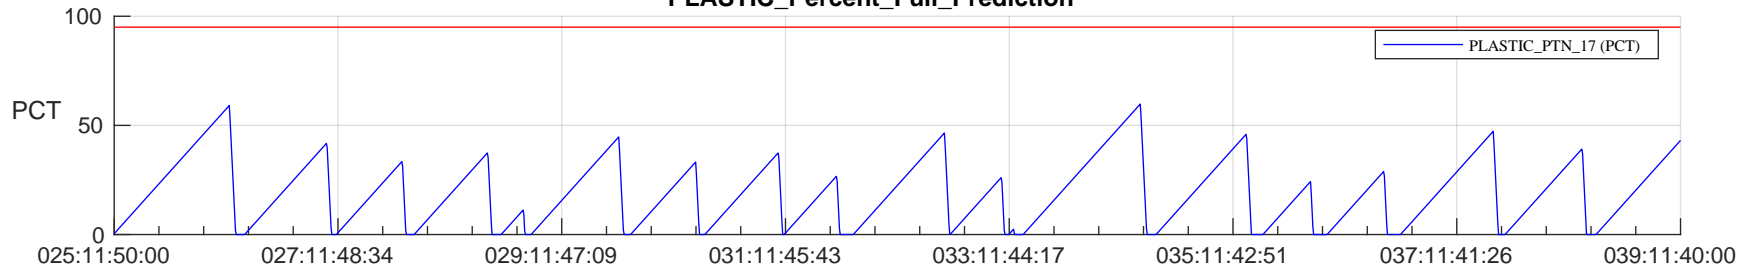

STEREO AHEAD SSR PCT Full Prediction

SWAVES_Percent_Full_Prediction

IMPACT_Percent_Full_Prediction

PLASTIC_Percent_Full_Prediction

Spacecraft_DownLink_Rate