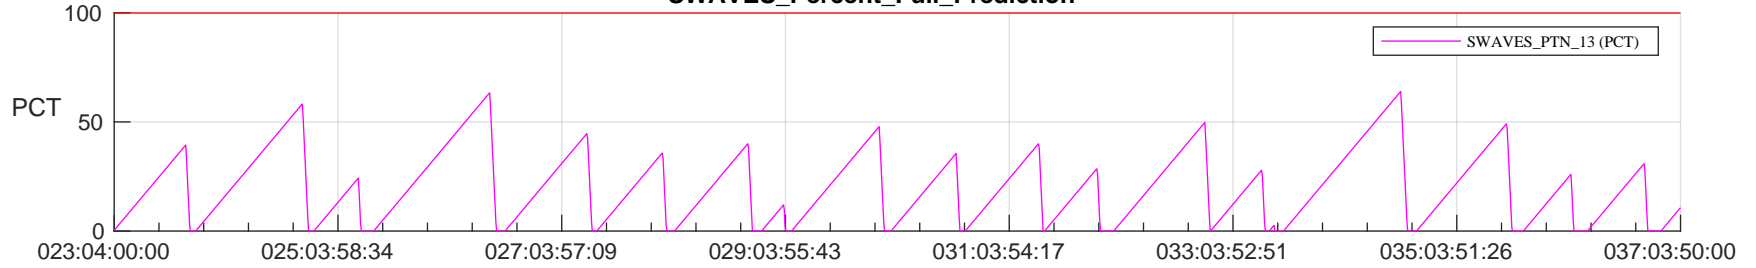

STEREO AHEAD SSR PCT Full Prediction

SWAVES_Percent_Full_Prediction

IMPACT_Percent_Full_Prediction

PLASTIC_Percent_Full_Prediction

Spacecraft_DownLink_Rate