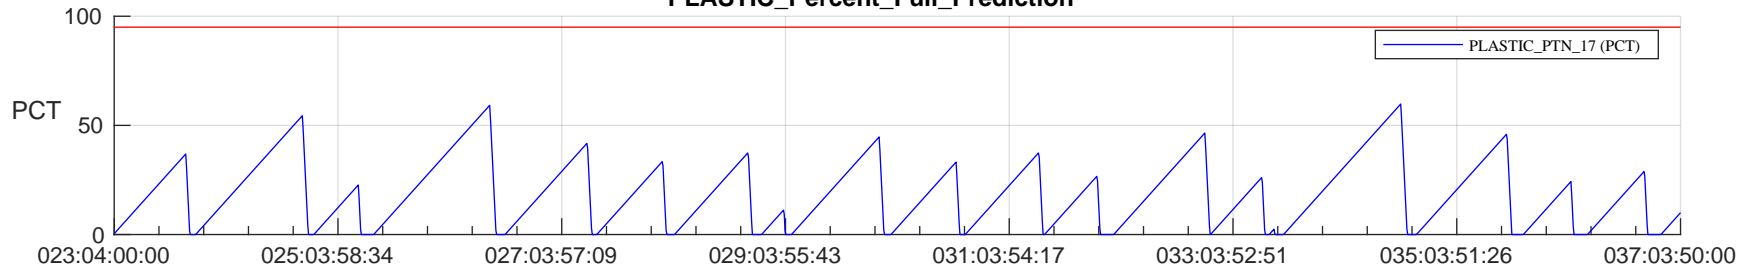

STEREO AHEAD SSR PCT Full Prediction

SWAVES_Percent_Full_Prediction

IMPACT_Percent_Full_Prediction

PLASTIC_Percent_Full_Prediction

Spacecraft_DownLink_Rate