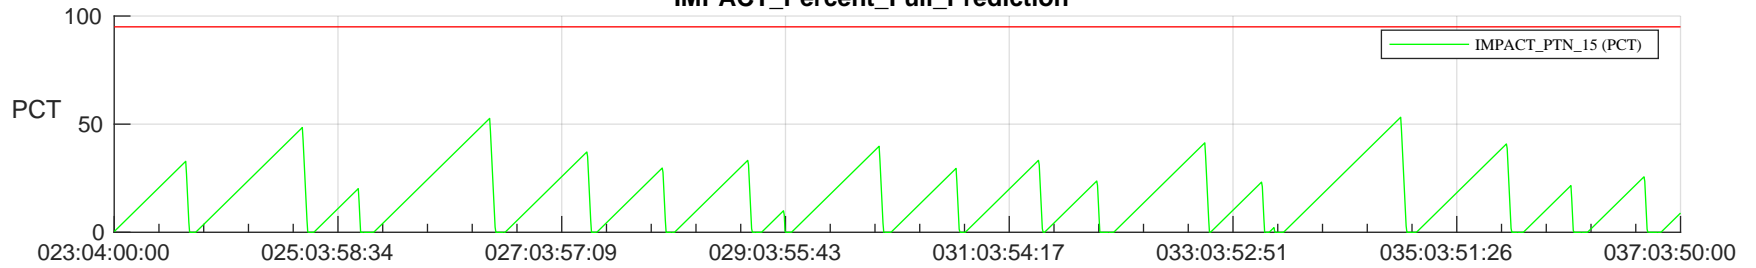

STEREO AHEAD SSR PCT Full Prediction

SWAVES_Percent_Full_Prediction

IMPACT_Percent_Full_Prediction

PLASTIC_Percent_Full_Prediction

Spacecraft_DownLink_Rate