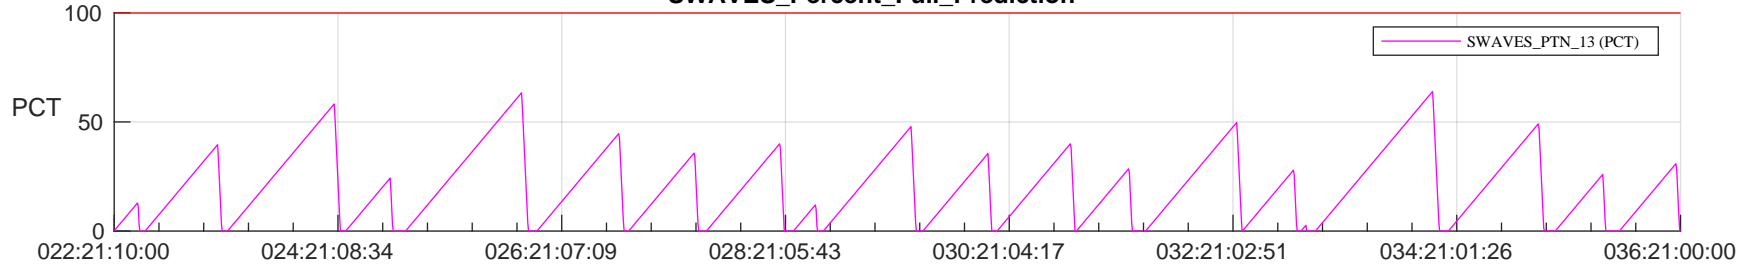

STEREO AHEAD SSR PCT Full Prediction

SWAVES_Percent_Full_Prediction

IMPACT_Percent_Full_Prediction

PLASTIC_Percent_Full_Prediction

Spacecraft_DownLink_Rate