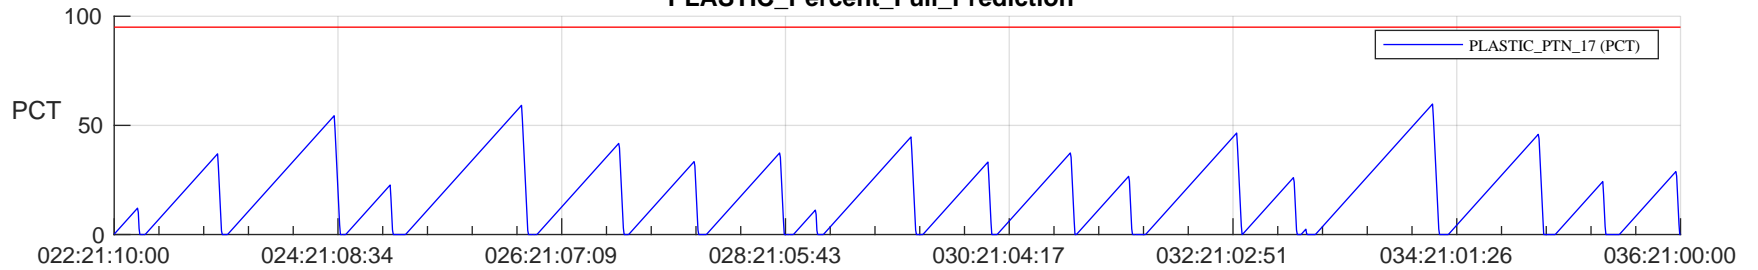

STEREO AHEAD SSR PCT Full Prediction

SWAVES_Percent_Full_Prediction

IMPACT_Percent_Full_Prediction

PLASTIC_Percent_Full_Prediction

Spacecraft_DownLink_Rate