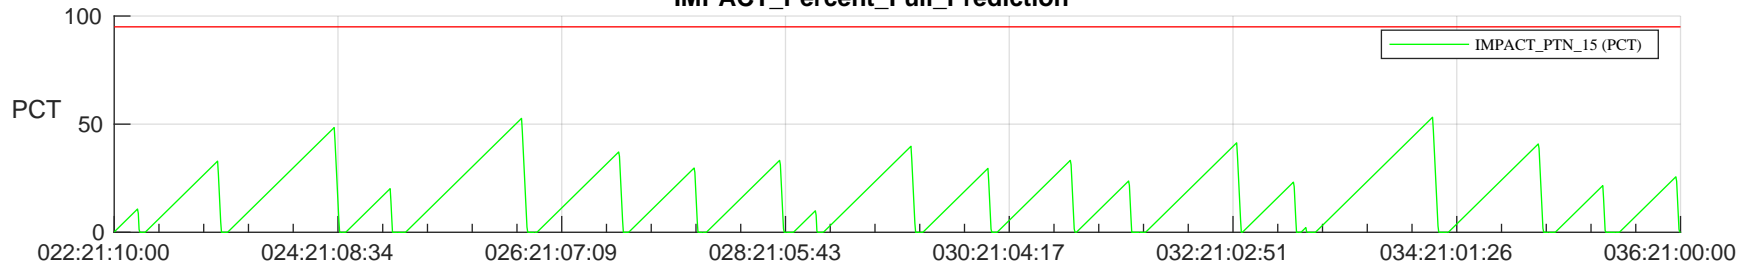

STEREO AHEAD SSR PCT Full Prediction

SWAVES_Percent_Full_Prediction

IMPACT_Percent_Full_Prediction

PLASTIC_Percent_Full_Prediction

Spacecraft_DownLink_Rate