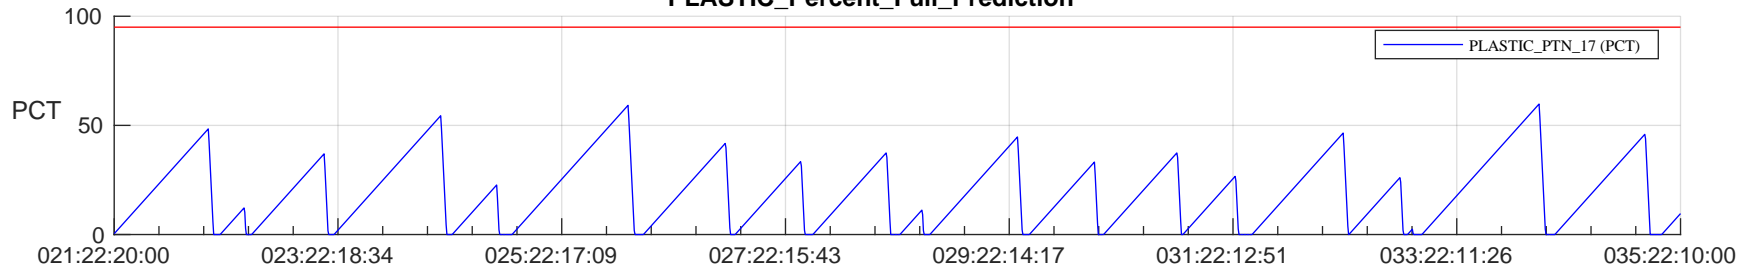

STEREO AHEAD SSR PCT Full Prediction

SWAVES_Percent_Full_Prediction

IMPACT_Percent_Full_Prediction

PLASTIC_Percent_Full_Prediction

Spacecraft_DownLink_Rate

Ground Time (2023:021:22:20:00.000 -2023:035:22:10:00.000)