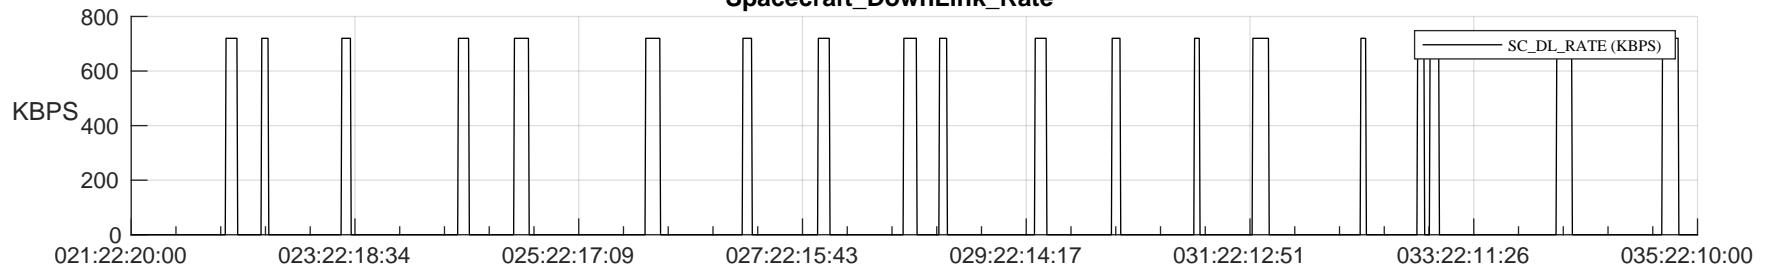

STEREO AHEAD SSR PCT Full Prediction

SWAVES_Percent_Full_Prediction

IMPACT_Percent_Full_Prediction

PLASTIC_Percent_Full_Prediction

Spacecraft_DownLink_Rate

Ground Time (2023:021:22:20:00.000 -2023:035:22:10:00.000)