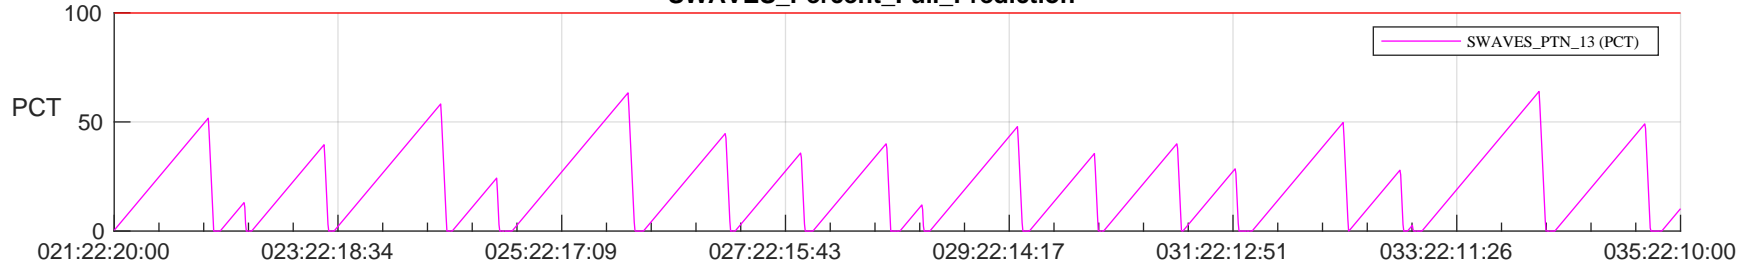

STEREO AHEAD SSR PCT Full Prediction

SWAVES_Percent_Full_Prediction

IMPACT_Percent_Full_Prediction

PLASTIC_Percent_Full_Prediction

Spacecraft_DownLink_Rate

Ground Time (2023:021:22:20:00.000 -2023:035:22:10:00.000)