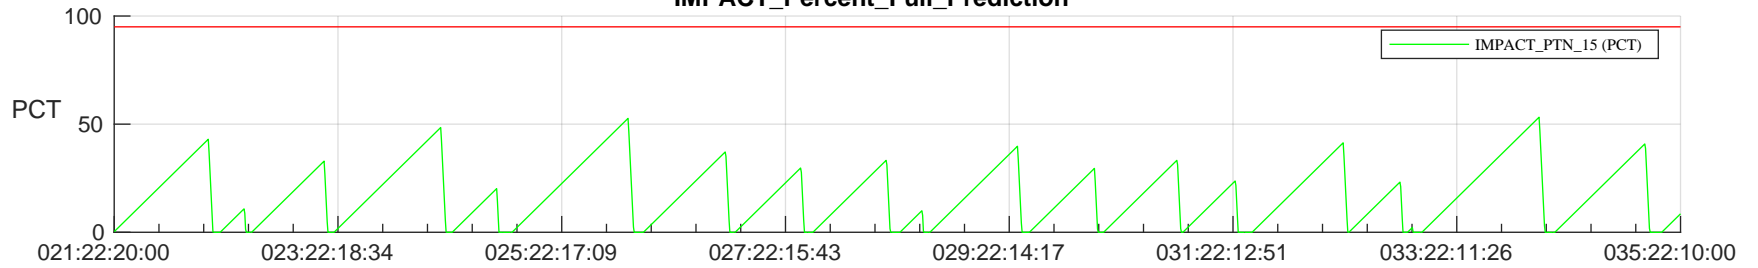

STEREO AHEAD SSR PCT Full Prediction

SWAVES_Percent_Full_Prediction

IMPACT_Percent_Full_Prediction

PLASTIC_Percent_Full_Prediction

Spacecraft_DownLink_Rate

Ground Time (2023:021:22:20:00.000 -2023:035:22:10:00.000)