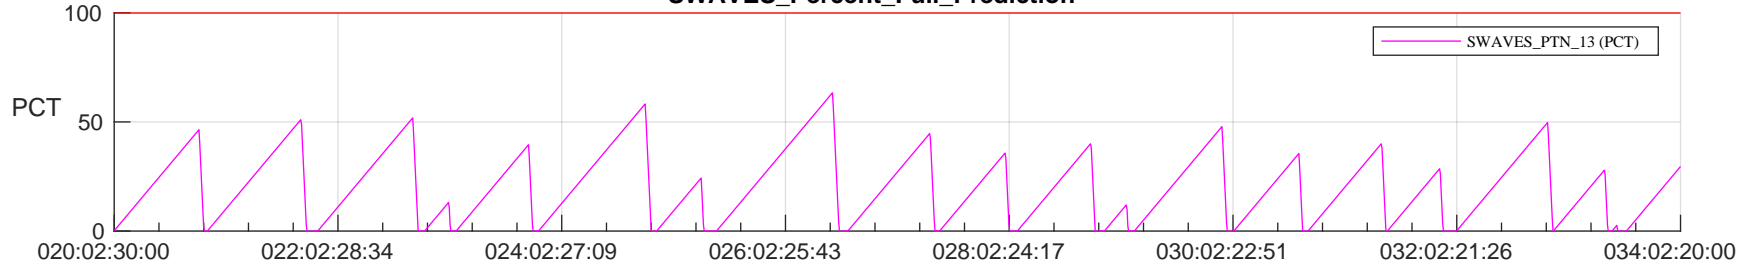

STEREO AHEAD SSR PCT Full Prediction

SWAVES_Percent_Full_Prediction

IMPACT_Percent_Full_Prediction

PLASTIC_Percent_Full_Prediction

Spacecraft_DownLink_Rate

Ground Time (2023:020:02:30:00.000 -2023:034:02:20:00.000)