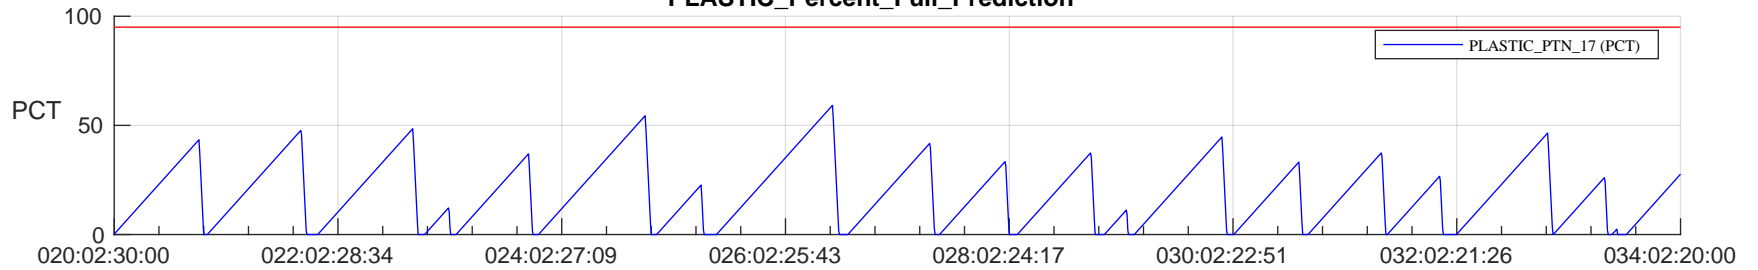

STEREO AHEAD SSR PCT Full Prediction

SWAVES_Percent_Full_Prediction

IMPACT_Percent_Full_Prediction

PLASTIC_Percent_Full_Prediction

Spacecraft_DownLink_Rate

Ground Time (2023:020:02:30:00.000 -2023:034:02:20:00.000)