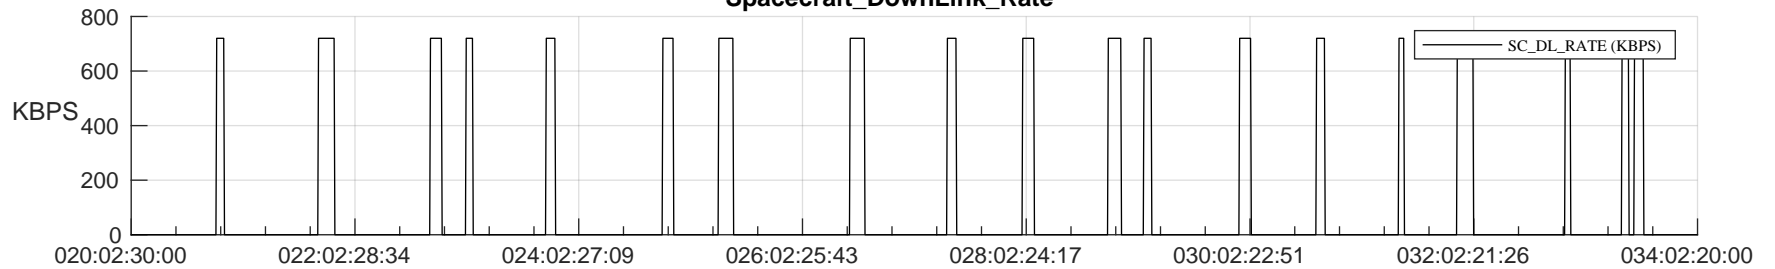

STEREO AHEAD SSR PCT Full Prediction

SWAVES_Percent_Full_Prediction

IMPACT_Percent_Full_Prediction

PLASTIC_Percent_Full_Prediction

Spacecraft_DownLink_Rate

Ground Time (2023:020:02:30:00.000 -2023:034:02:20:00.000)