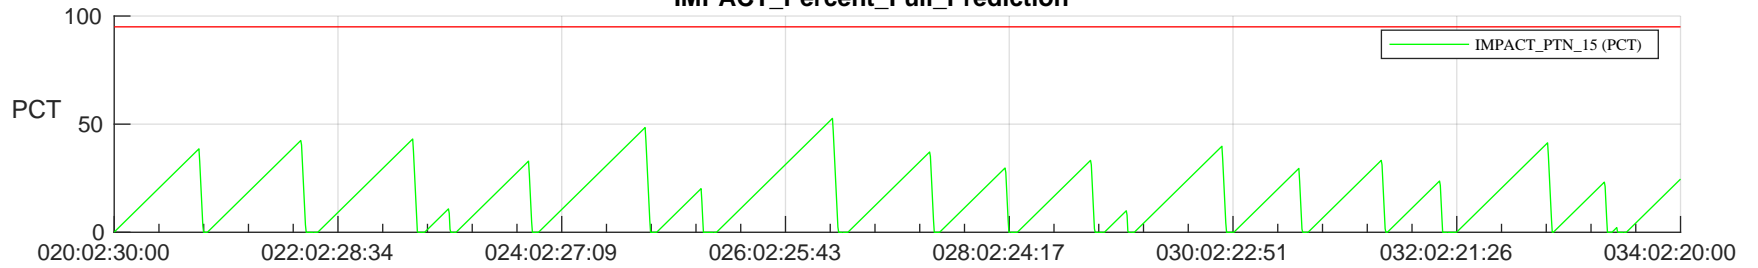

STEREO AHEAD SSR PCT Full Prediction

SWAVES_Percent_Full_Prediction

IMPACT_Percent_Full_Prediction

PLASTIC_Percent_Full_Prediction

Spacecraft_DownLink_Rate

Ground Time (2023:020:02:30:00.000 -2023:034:02:20:00.000)