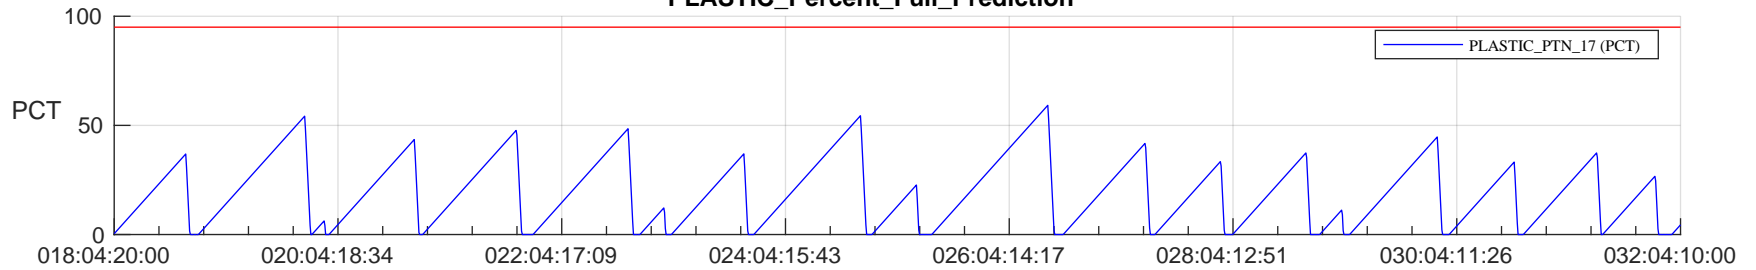

STEREO AHEAD SSR PCT Full Prediction

SWAVES_Percent_Full_Prediction

IMPACT_Percent_Full_Prediction

PLASTIC_Percent_Full_Prediction

Spacecraft_DownLink_Rate

Ground Time (2023:018:04:20:00.000 -2023:032:04:10:00.000)