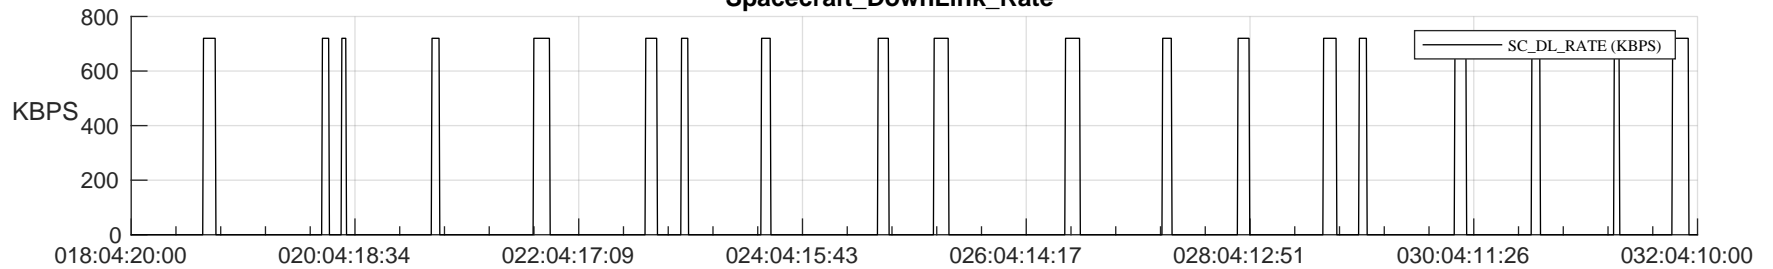

STEREO AHEAD SSR PCT Full Prediction

SWAVES_Percent_Full_Prediction

IMPACT_Percent_Full_Prediction

PLASTIC_Percent_Full_Prediction

Spacecraft_DownLink_Rate

Ground Time (2023:018:04:20:00.000 -2023:032:04:10:00.000)