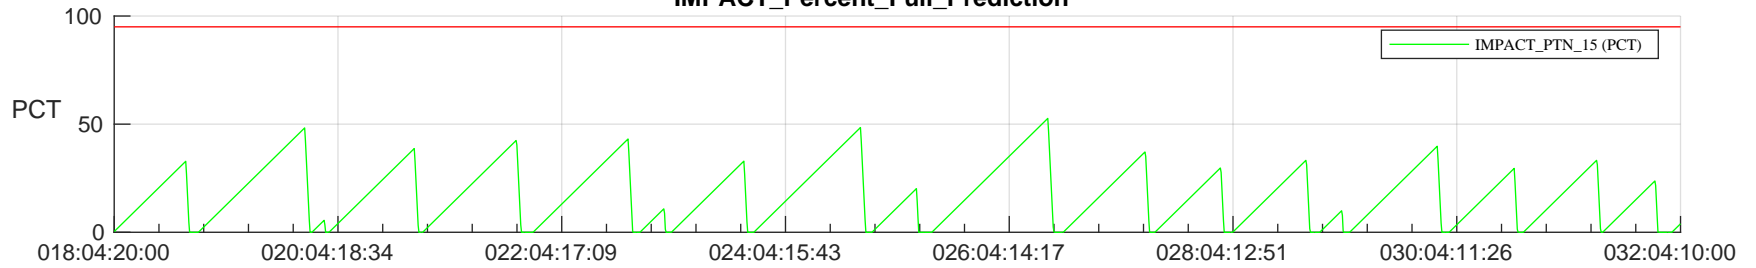

STEREO AHEAD SSR PCT Full Prediction

SWAVES_Percent_Full_Prediction

IMPACT_Percent_Full_Prediction

PLASTIC_Percent_Full_Prediction

Spacecraft_DownLink_Rate

Ground Time (2023:018:04:20:00.000 -2023:032:04:10:00.000)