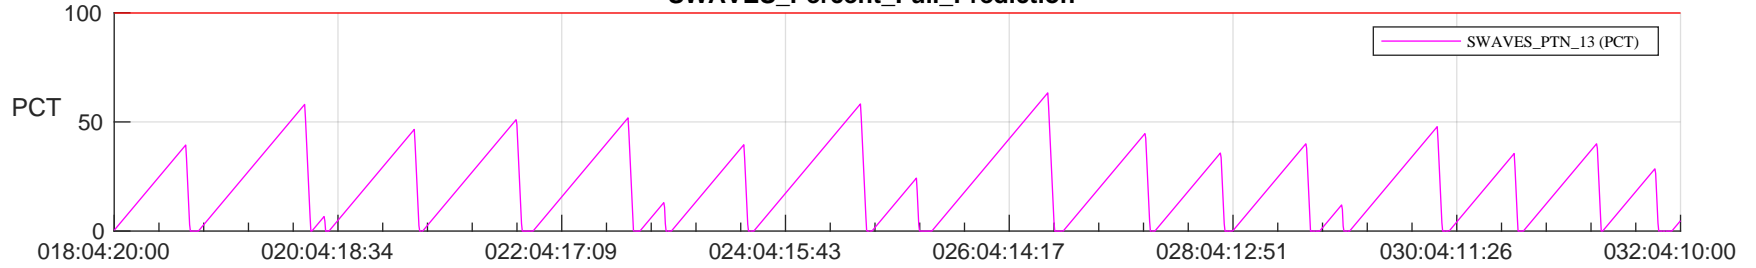

STEREO AHEAD SSR PCT Full Prediction

SWAVES_Percent_Full_Prediction

IMPACT_Percent_Full_Prediction

PLASTIC_Percent_Full_Prediction

Spacecraft_DownLink_Rate

Ground Time (2023:018:04:20:00.000 -2023:032:04:10:00.000)