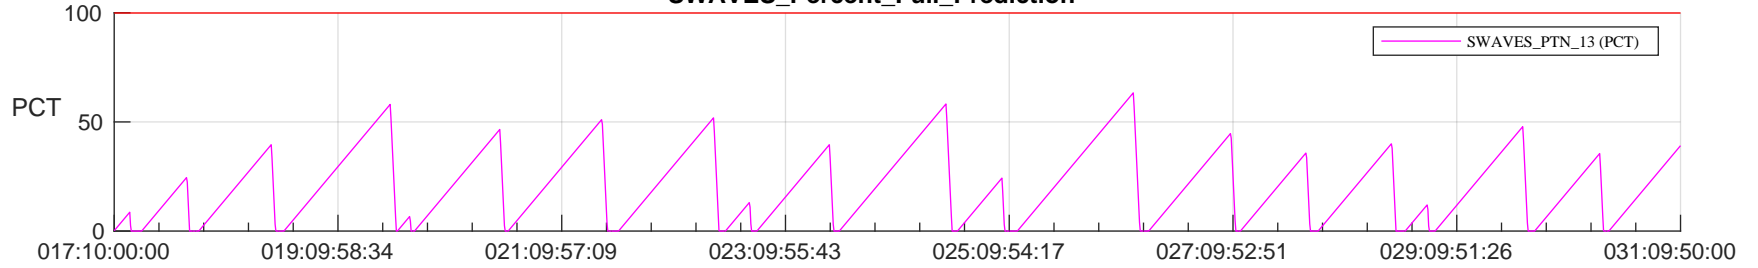

STEREO AHEAD SSR PCT Full Prediction

SWAVES_Percent_Full_Prediction

IMPACT_Percent_Full_Prediction

PLASTIC_Percent_Full_Prediction

Spacecraft_DownLink_Rate