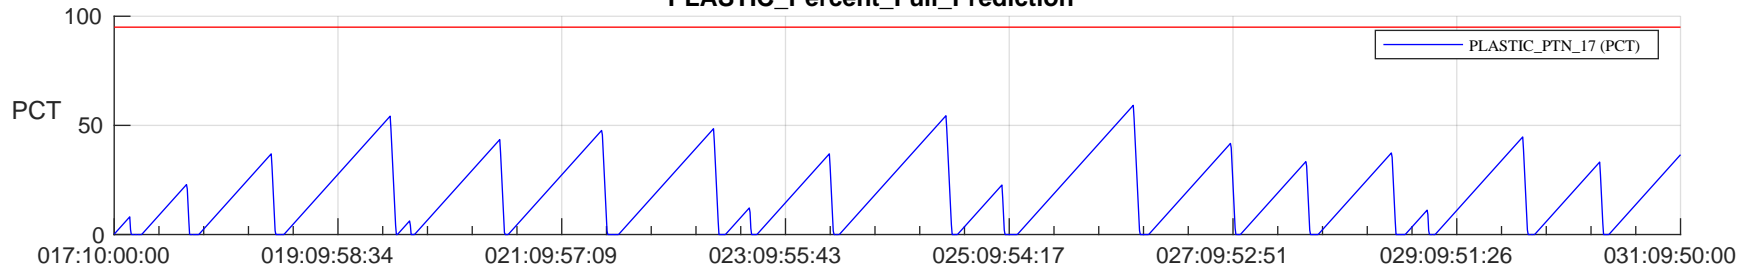

STEREO AHEAD SSR PCT Full Prediction

SWAVES_Percent_Full_Prediction

IMPACT_Percent_Full_Prediction

PLASTIC_Percent_Full_Prediction

Spacecraft_DownLink_Rate