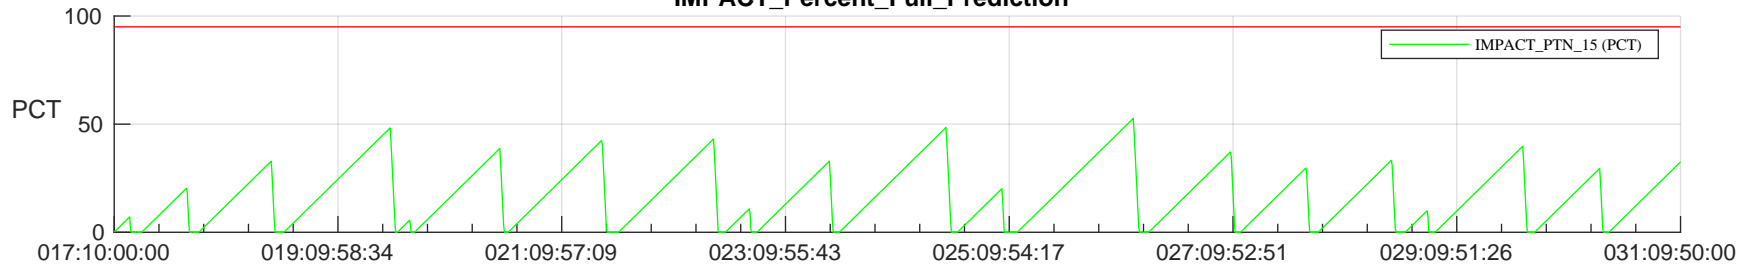

STEREO AHEAD SSR PCT Full Prediction

SWAVES_Percent_Full_Prediction

IMPACT_Percent_Full_Prediction

PLASTIC_Percent_Full_Prediction

Spacecraft_DownLink_Rate