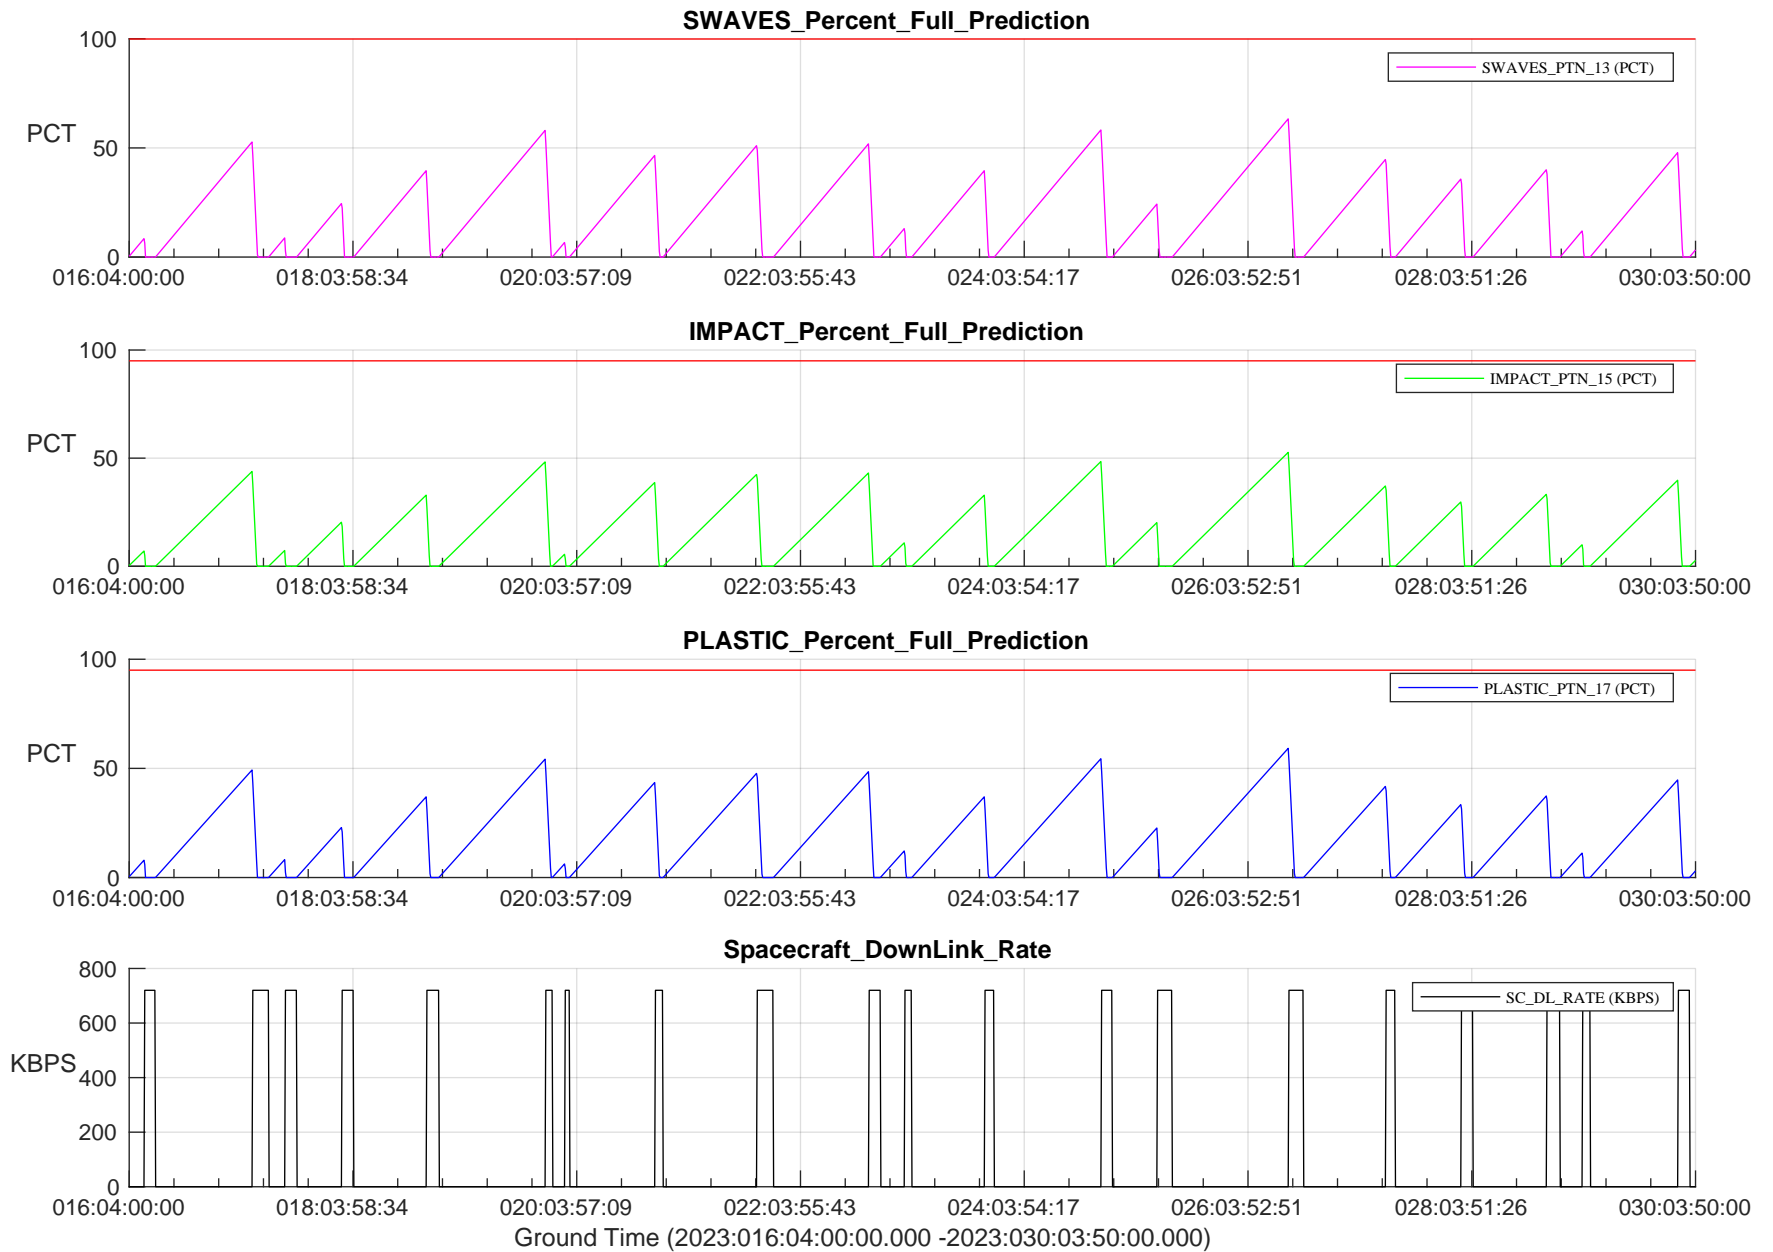

STEREO AHEAD SSR PCT Full Prediction

/disks/d81/project/stereo/mops/assessment/ahead/automation/output/engdump/yesterdaily/ahead_ssr_predict_2023_016.csv

Date Created:01/16/2023 04:01:02 AM