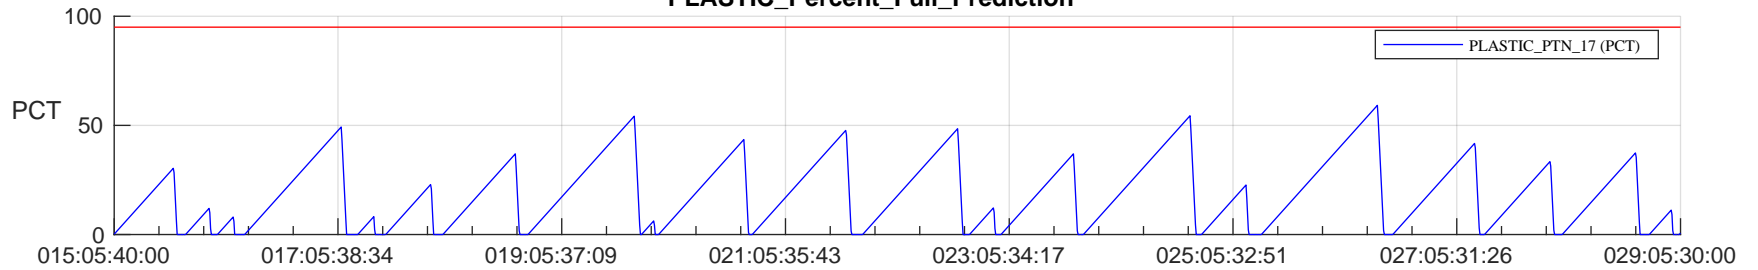

## SWAVES\_Percent\_Full\_Prediction

## Spacecraft\_DownLink\_Rate

Ground Time (2023:015:05:40:00.000 -2023:029:05:30:00.000)