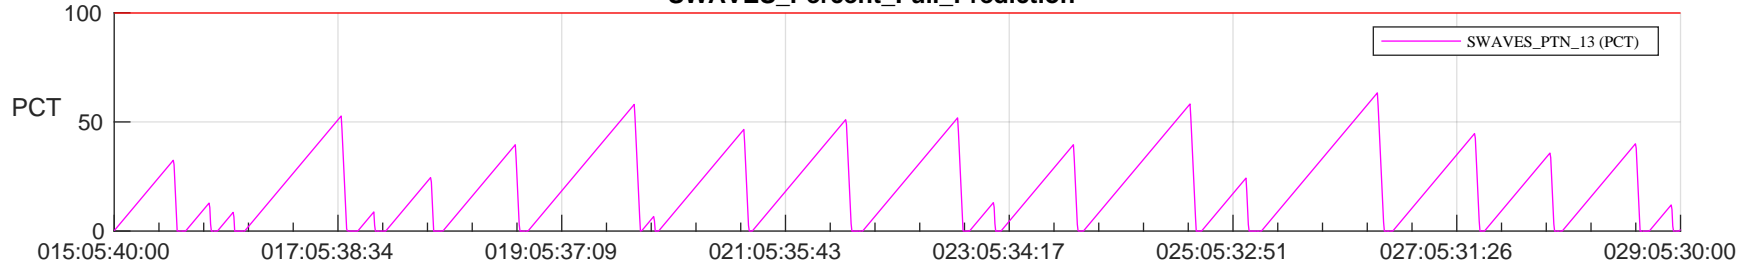

## SWAVES\_Percent\_Full\_Prediction

## Spacecraft\_DownLink\_Rate

Ground Time (2023:015:05:40:00.000 -2023:029:05:30:00.000)