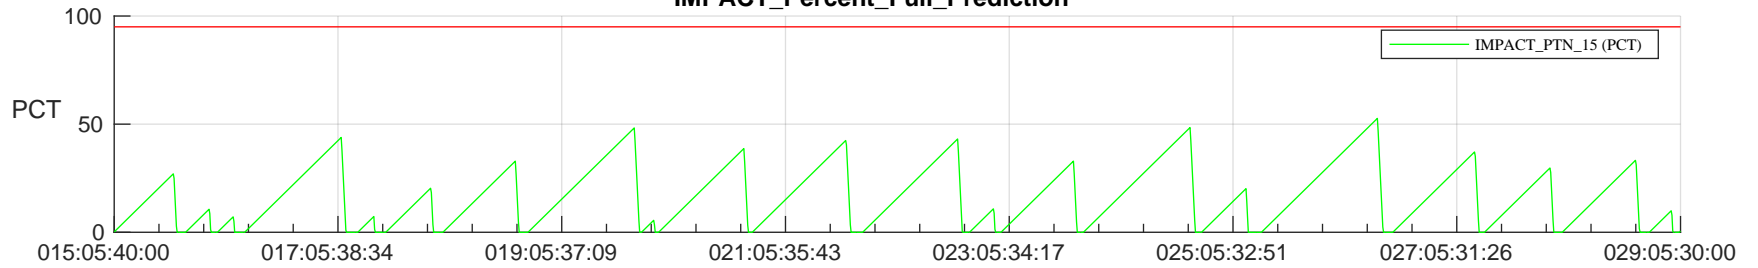

IMPACT_Percent_Full_Prediction