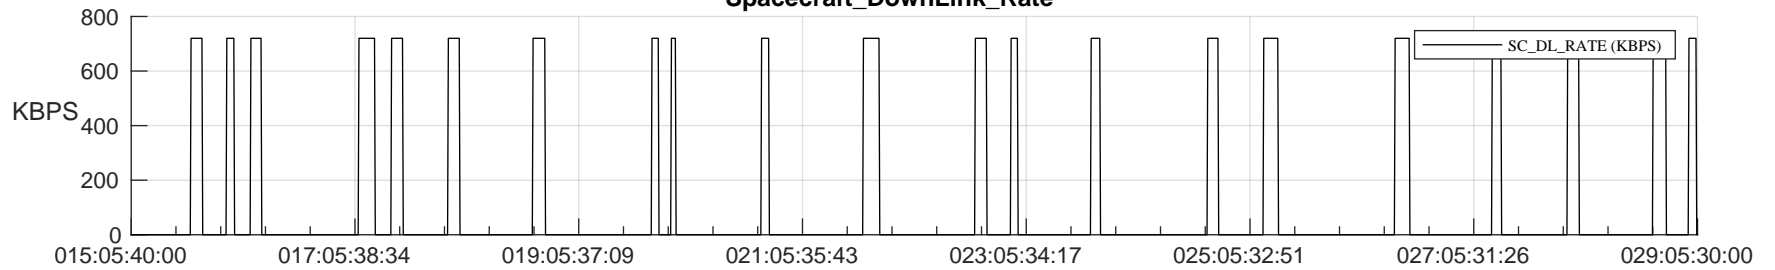

## SWAVES\_Percent\_Full\_Prediction

## Spacecraft\_DownLink\_Rate

Ground Time (2023:015:05:40:00.000 -2023:029:05:30:00.000)