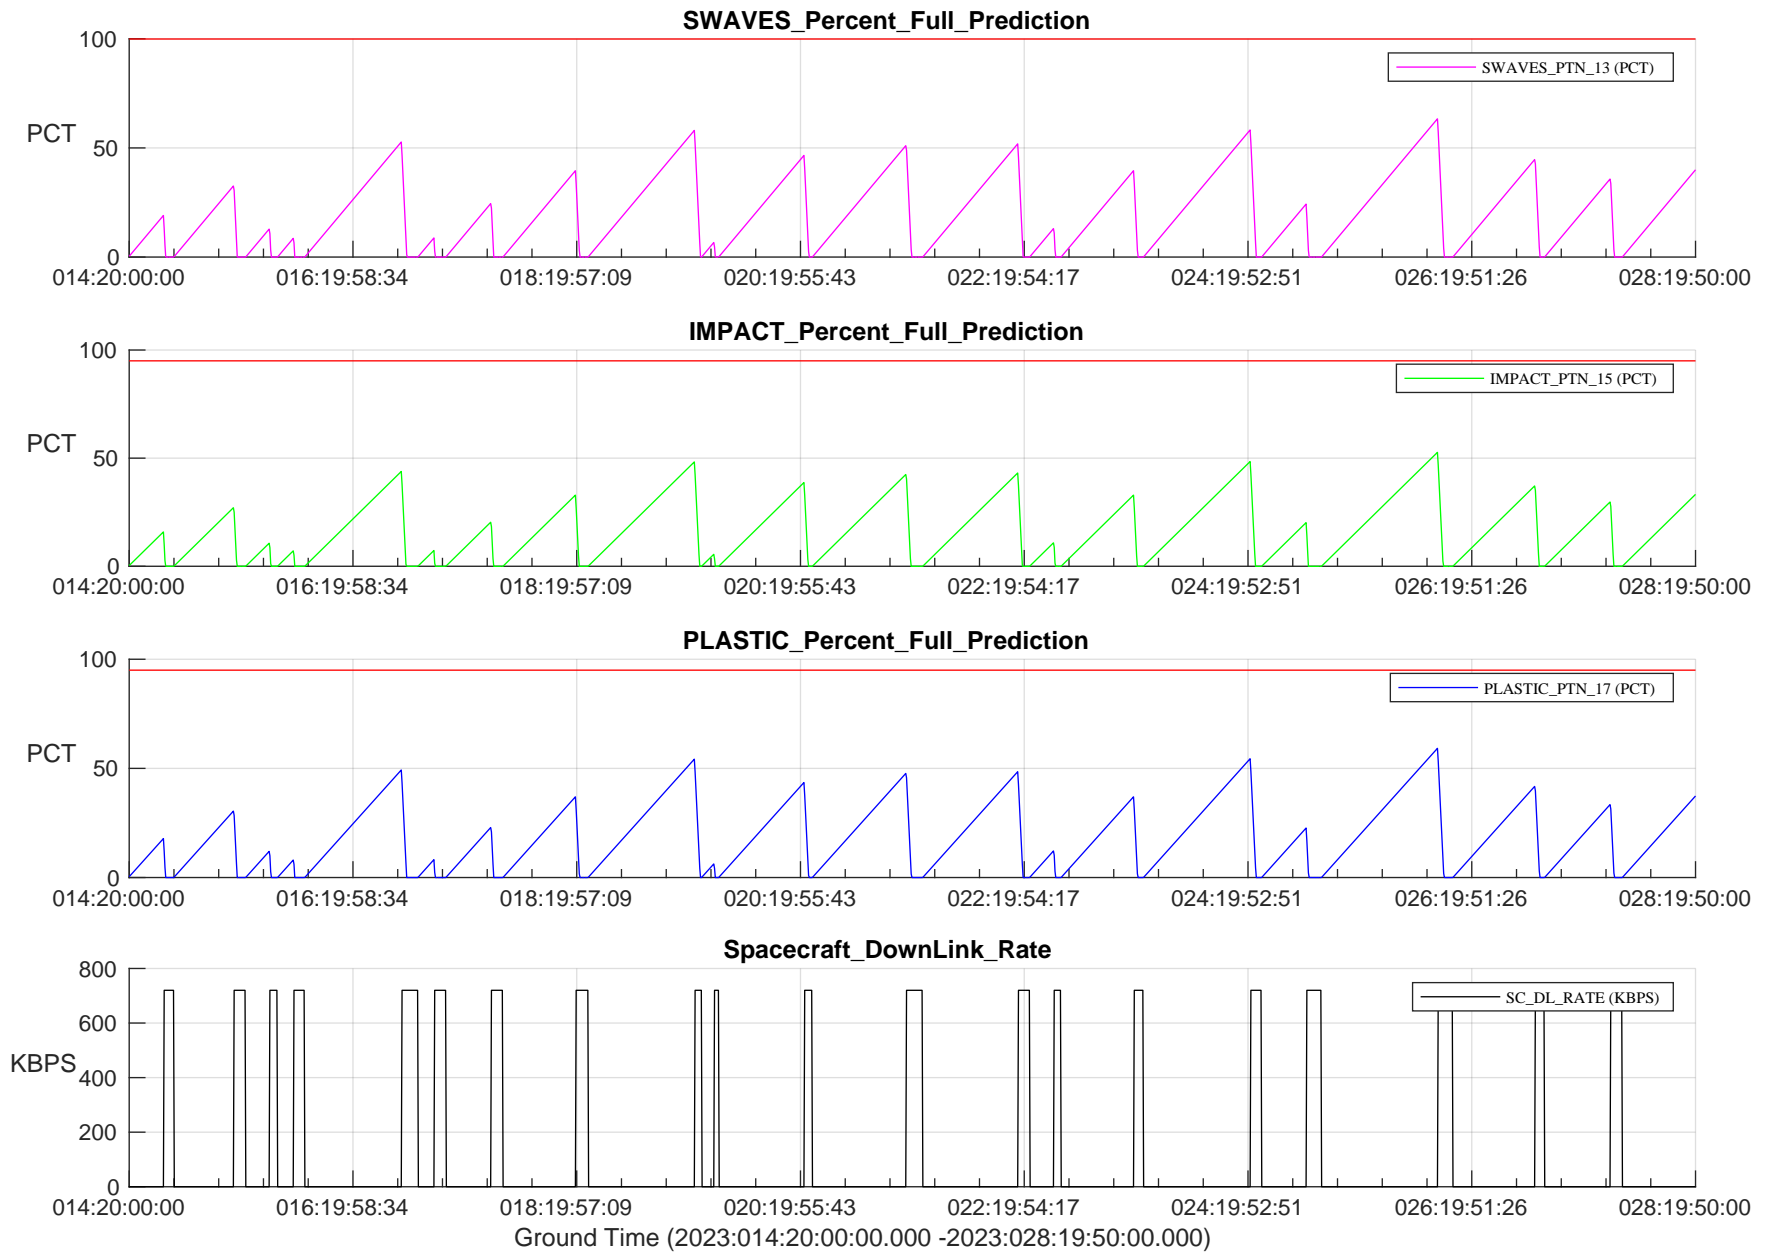

# STEREO AHEAD SSR PCT Full Prediction

/disks/d81/project/stereo/mops/assessment/ahead/automation/output/engdump/yesterdaily/ahead\_ssr\_predict\_2023\_014.csv

Date Created:01/14/2023 08:01:02 PM