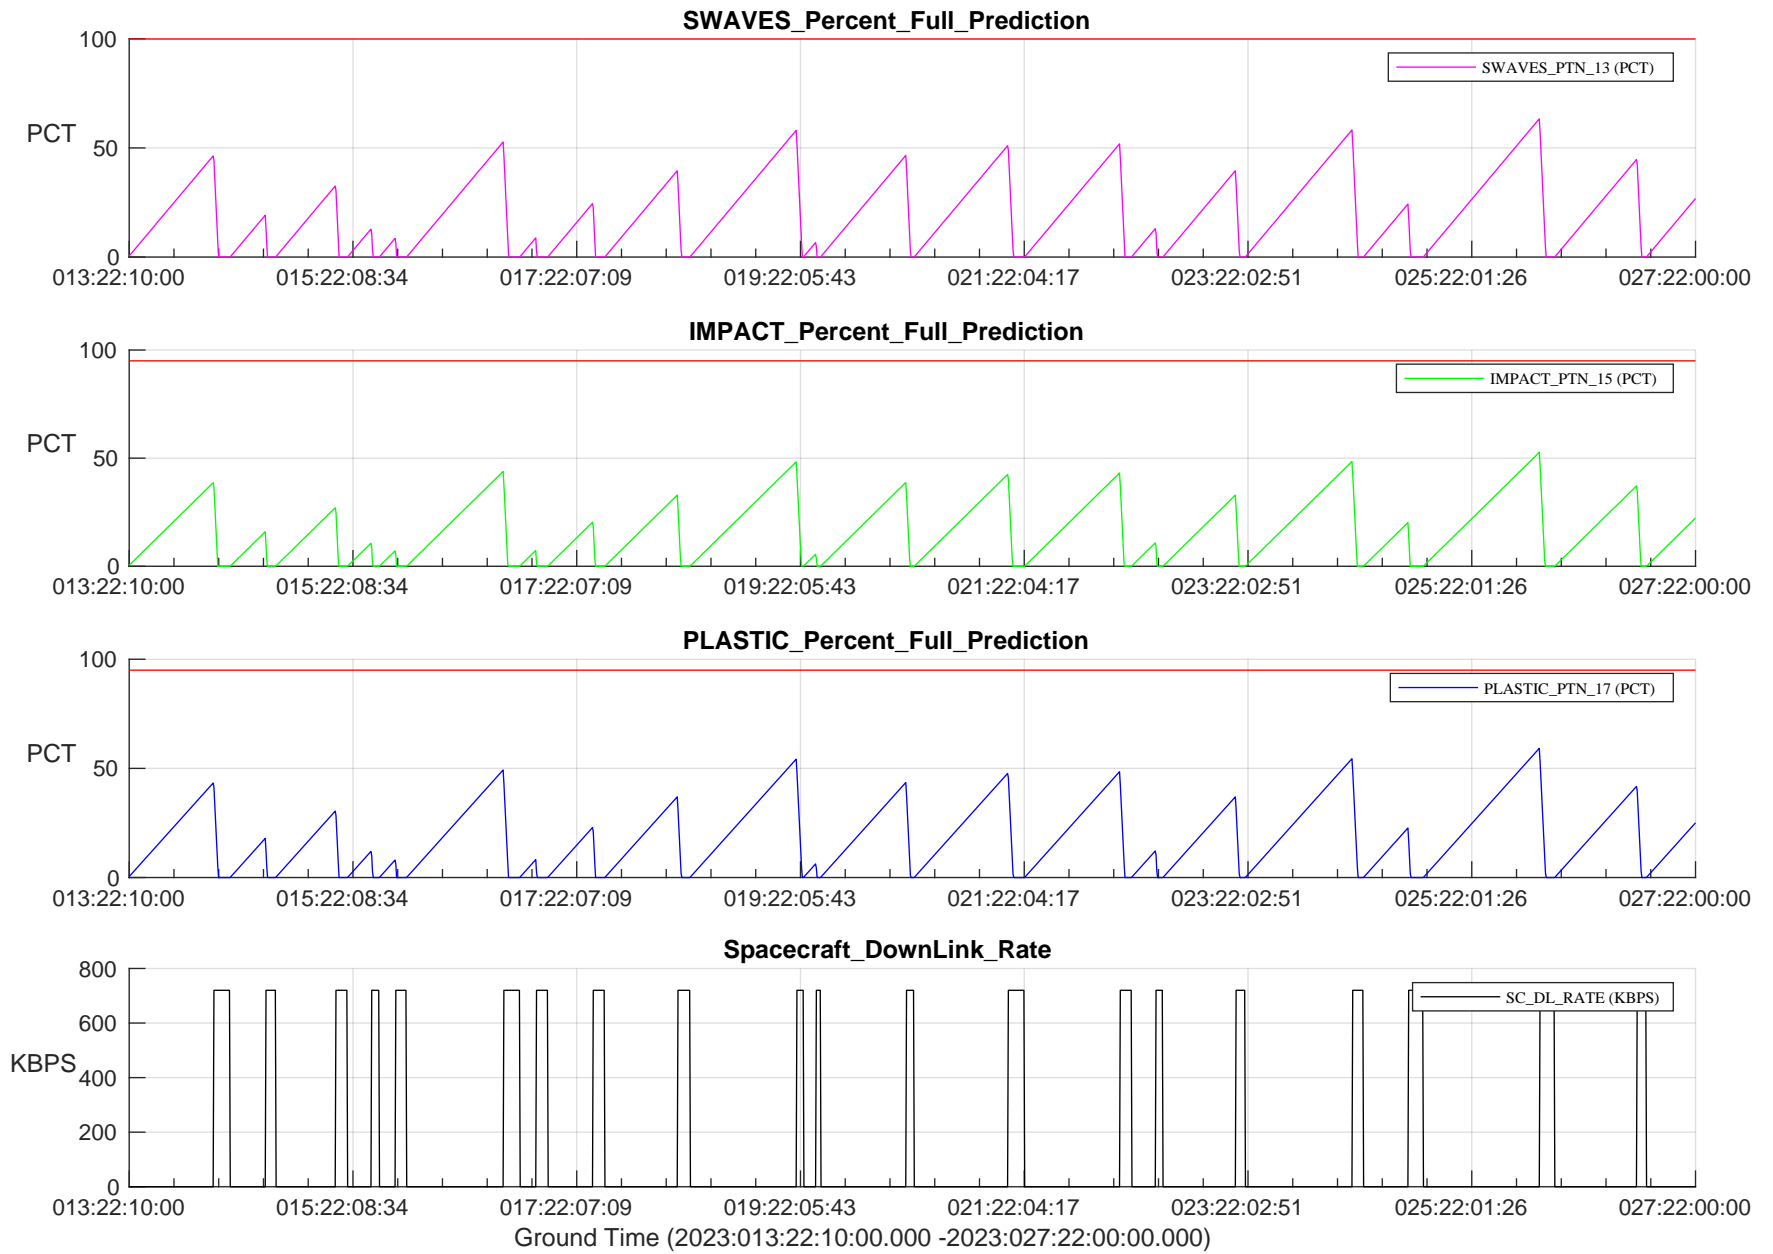

# STEREO AHEAD SSR PCT Full Prediction

/disks/d81/project/stereo/mops/assessment/ahead/automation/output/engdump/yesterdaily/ahead\_ssr\_predict\_2023\_013.csv

Date Created:01/13/2023 10:11:02 PM