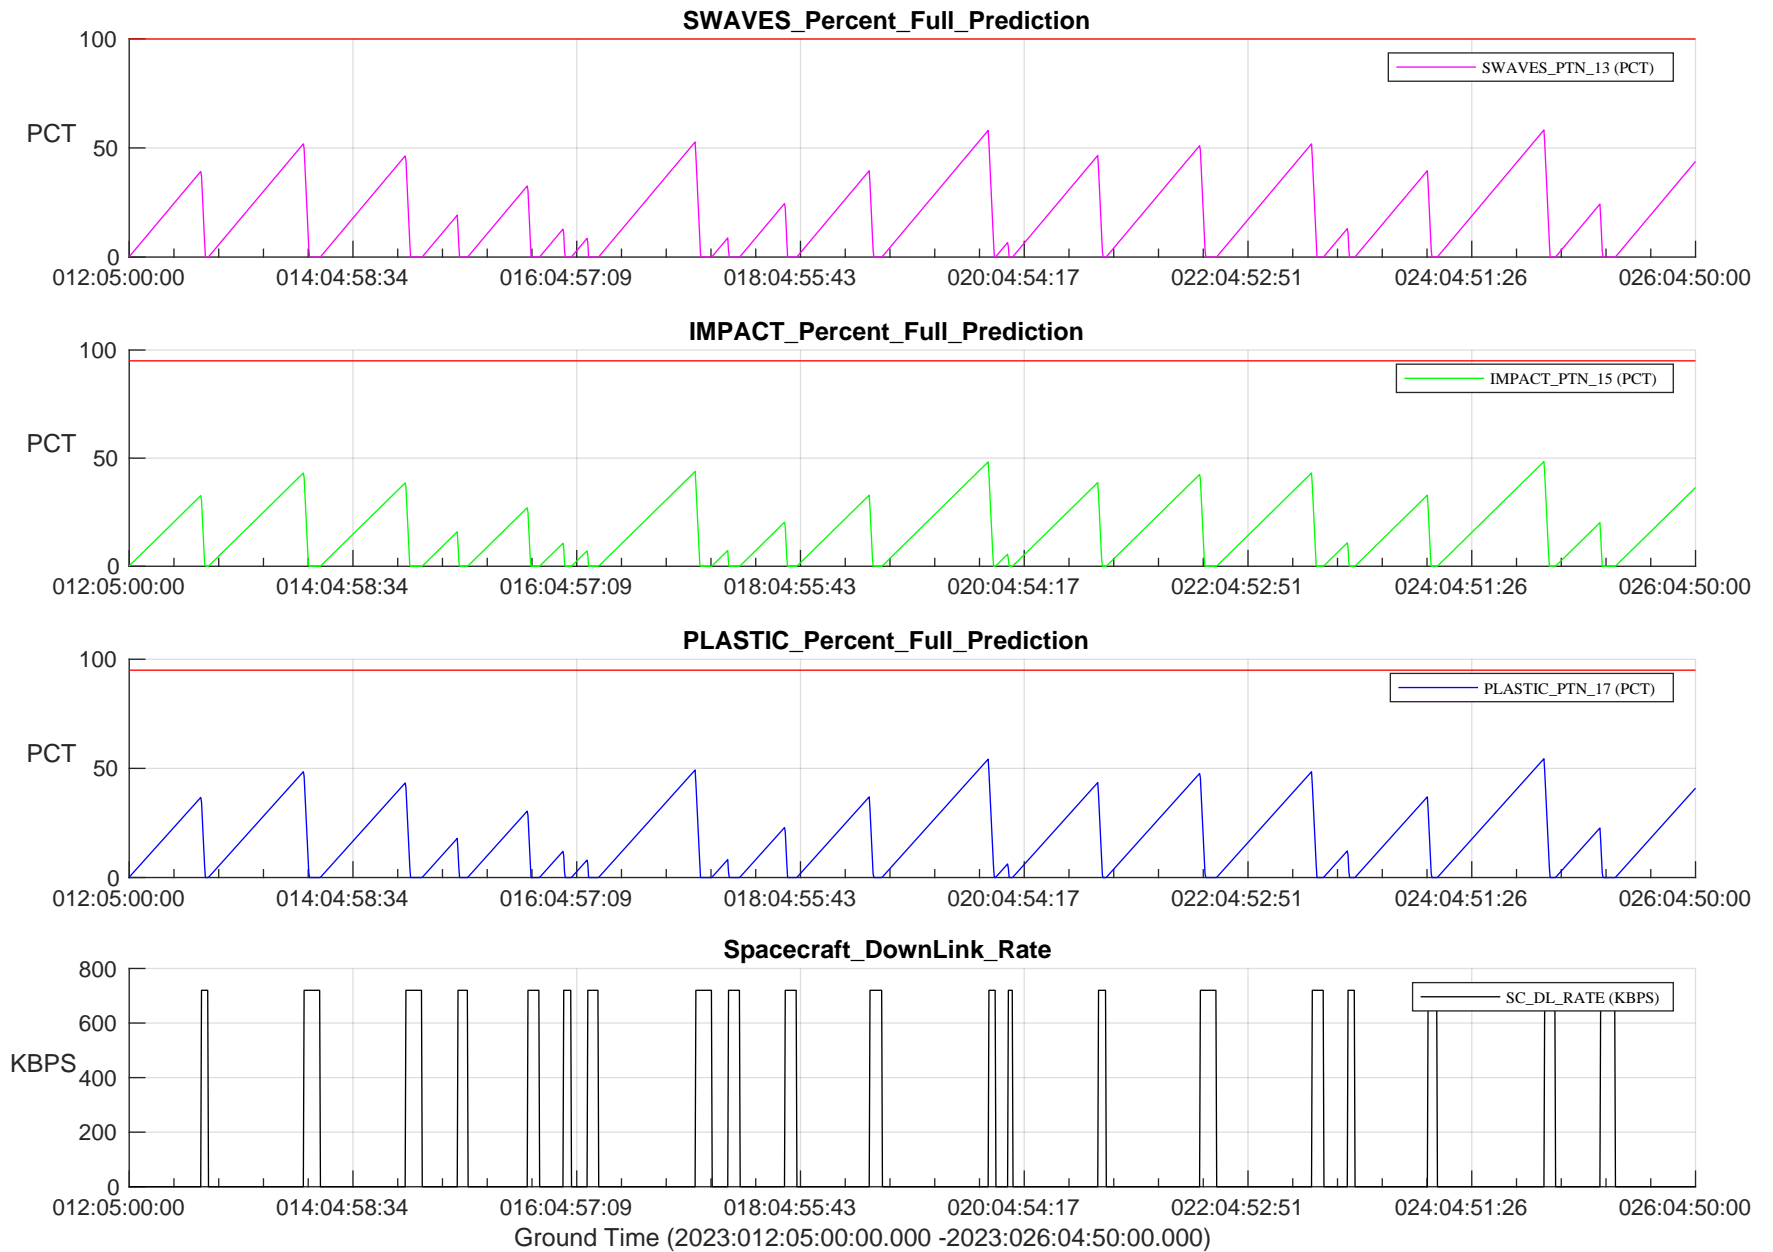

# STEREO AHEAD SSR PCT Full Prediction

/disks/d81/project/stereo/mops/assessment/ahead/automation/output/engdump/yesterdaily/ahead\_ssr\_predict\_2023\_012.csv

Date Created:01/12/2023 05:06:02 AM