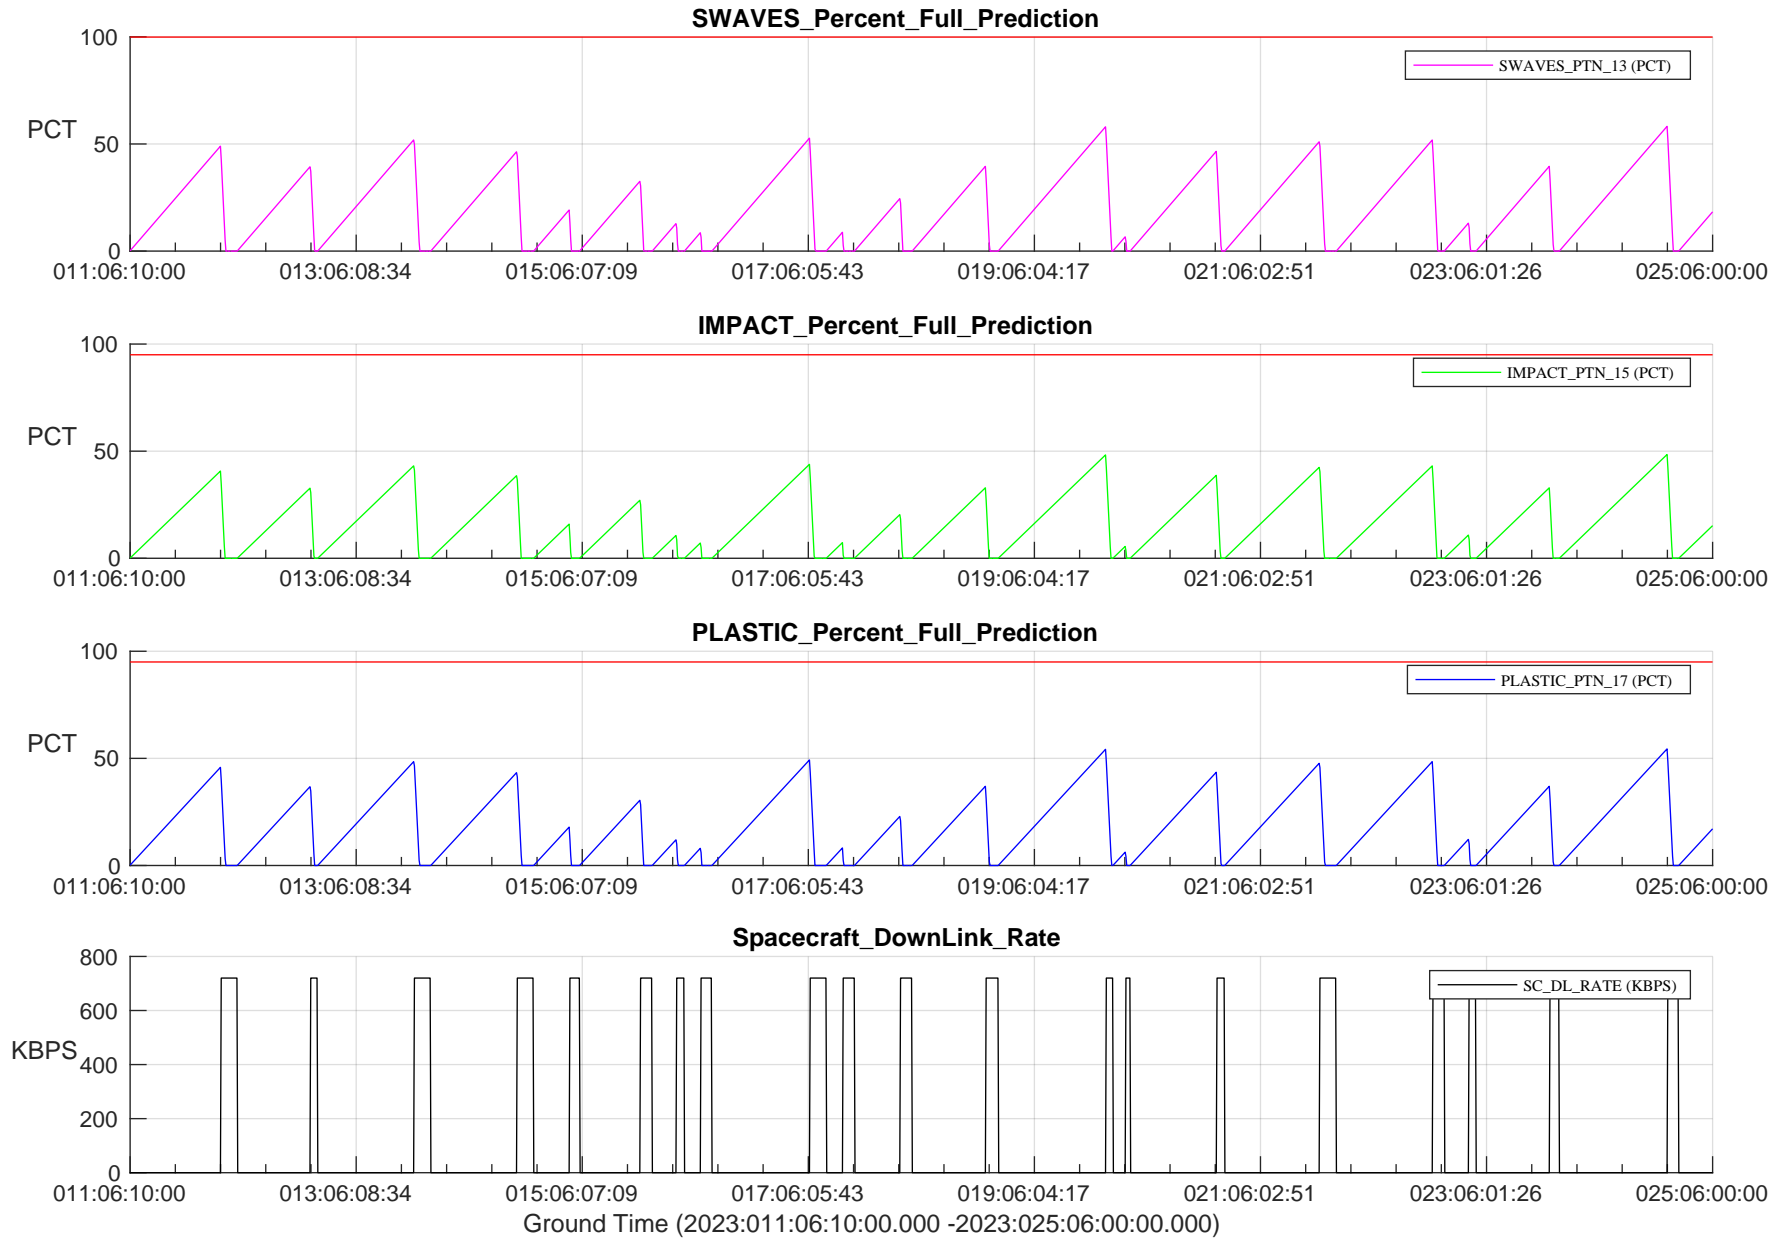

STEREO AHEAD SSR PCT Full Prediction

/disks/d81/project/stereo/mops/assessment/ahead/automation/output/engdump/yesterdaily/ahead_ssr_predict_2023_011.csv

Date Created:01/11/2023 06:16:02 AM