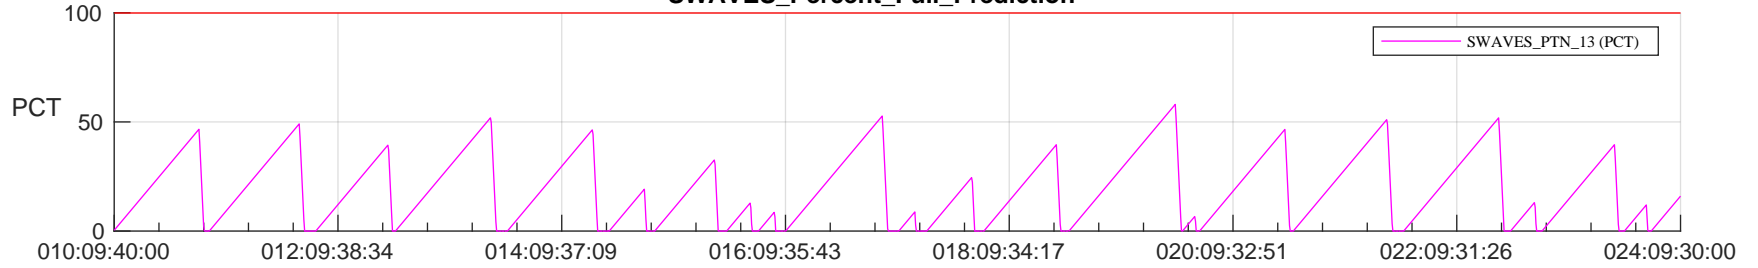

STEREO AHEAD SSR PCT Full Prediction

SWAVES_Percent_Full_Prediction

IMPACT_Percent_Full_Prediction

PLASTIC_Percent_Full_Prediction

Spacecraft_DownLink_Rate