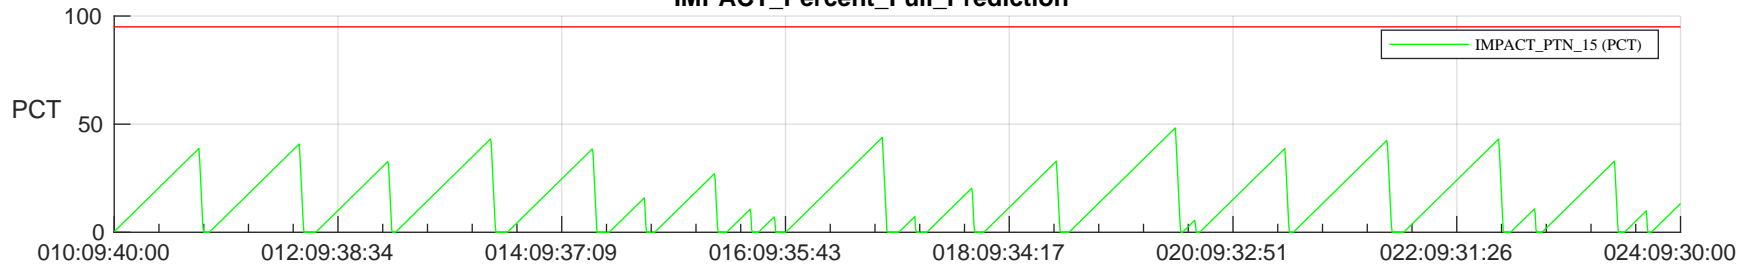

STEREO AHEAD SSR PCT Full Prediction

SWAVES_Percent_Full_Prediction

IMPACT_Percent_Full_Prediction

PLASTIC_Percent_Full_Prediction

Spacecraft_DownLink_Rate