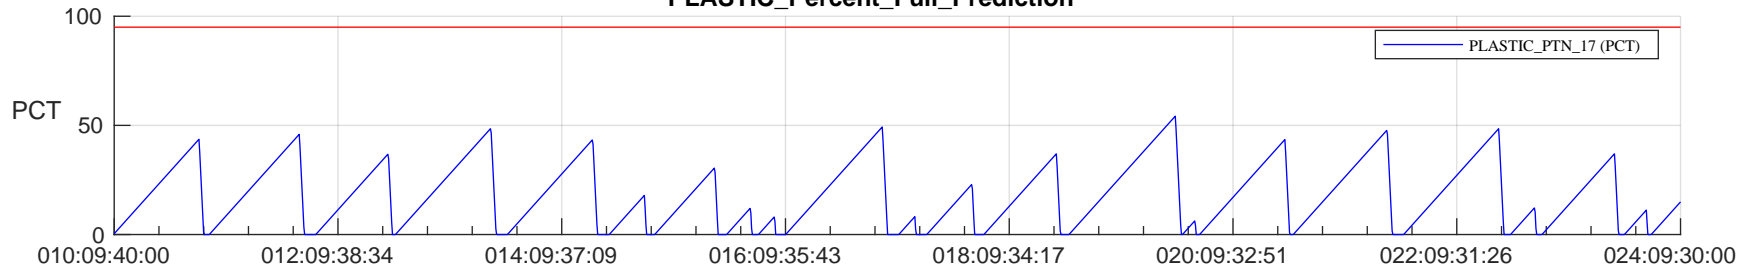

STEREO AHEAD SSR PCT Full Prediction

SWAVES_Percent_Full_Prediction

IMPACT_Percent_Full_Prediction

PLASTIC_Percent_Full_Prediction

Spacecraft_DownLink_Rate