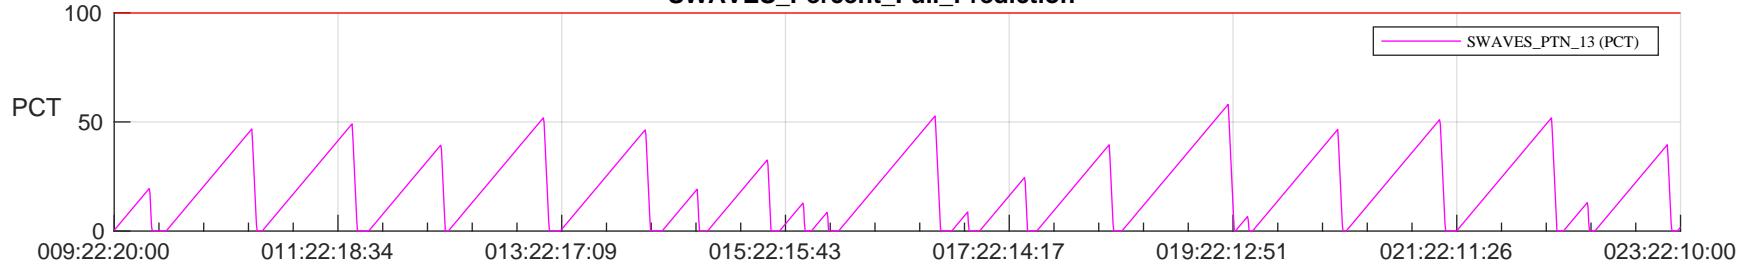

# STEREO AHEAD SSR PCT Full Prediction

## SWAVES\_Percent\_Full\_Prediction