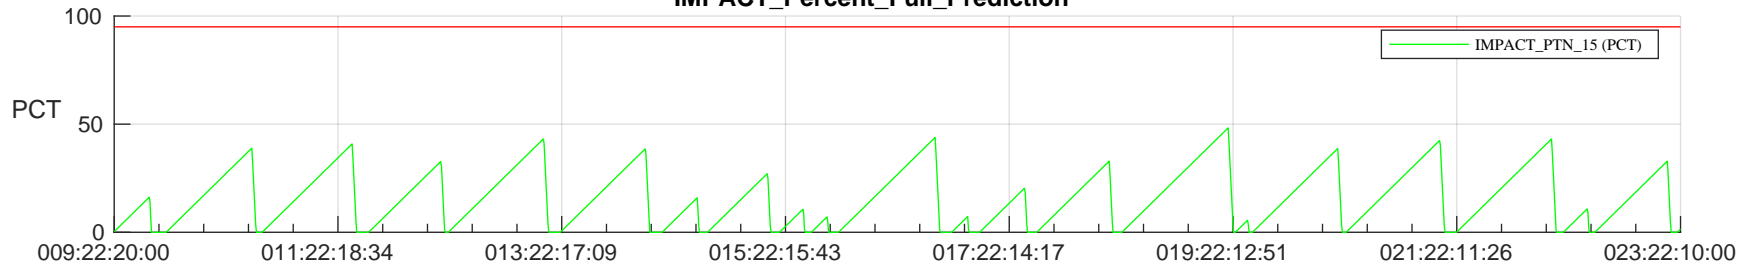

IMPACT_Percent_Full_Prediction