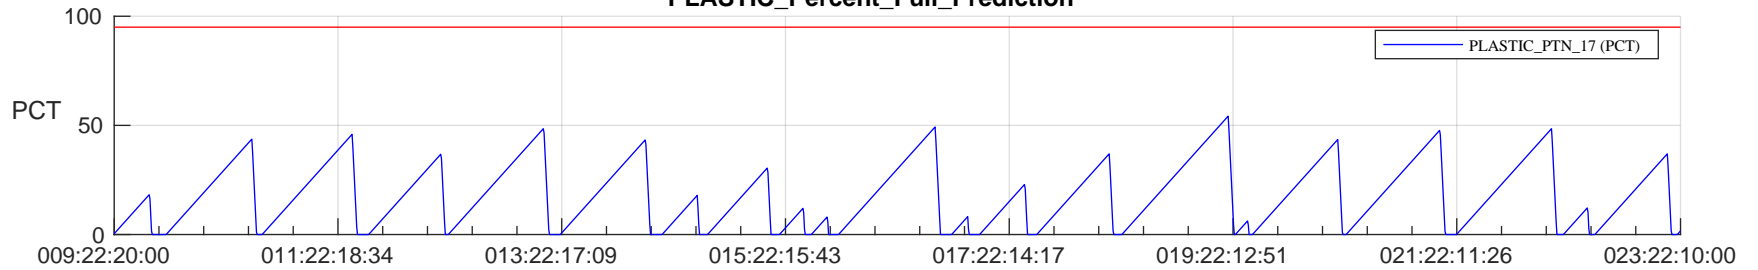

PLASTIC_Percent_Full_Prediction