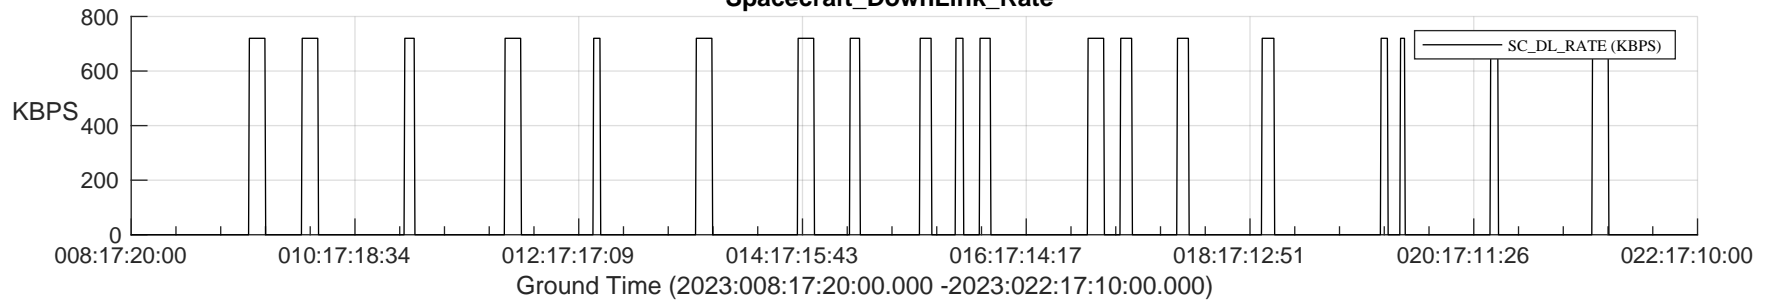

STEREO AHEAD SSR PCT Full Prediction

SWAVES_Percent_Full_Prediction

IMPACT_Percent_Full_Prediction

PLASTIC_Percent_Full_Prediction

Spacecraft_DownLink_Rate

Ground Time (2023:008:17:20:00.000 -2023:022:17:10:00.000)