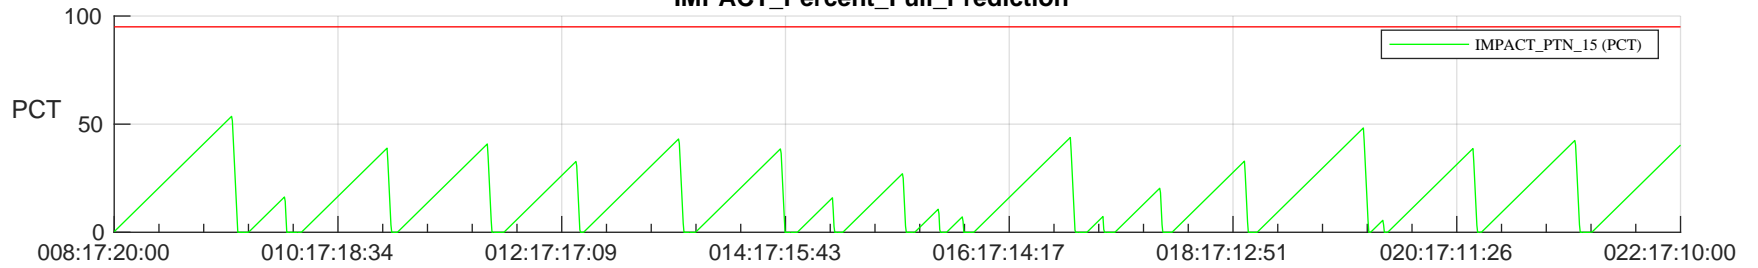

STEREO AHEAD SSR PCT Full Prediction

SWAVES_Percent_Full_Prediction

IMPACT_Percent_Full_Prediction

PLASTIC_Percent_Full_Prediction

Spacecraft_DownLink_Rate

Ground Time (2023:008:17:20:00.000 -2023:022:17:10:00.000)