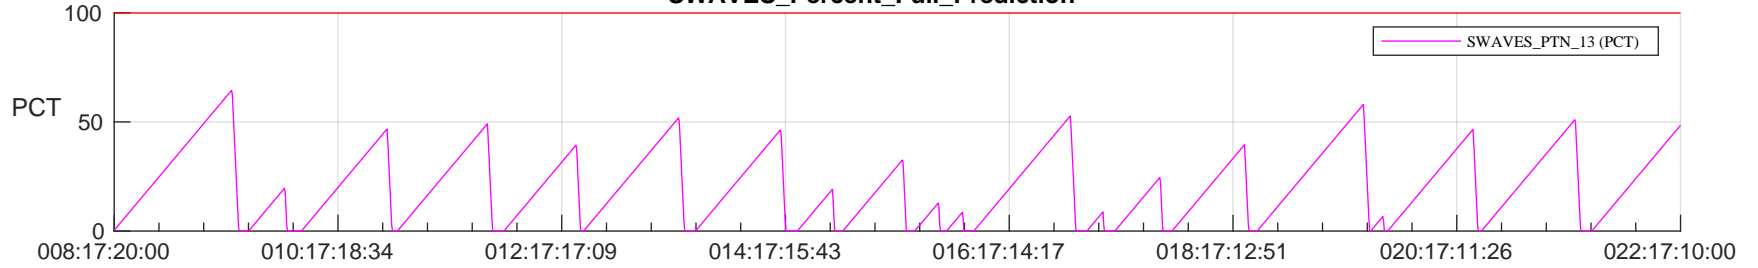

STEREO AHEAD SSR PCT Full Prediction

SWAVES_Percent_Full_Prediction

IMPACT_Percent_Full_Prediction

PLASTIC_Percent_Full_Prediction

Spacecraft_DownLink_Rate

Ground Time (2023:008:17:20:00.000 -2023:022:17:10:00.000)