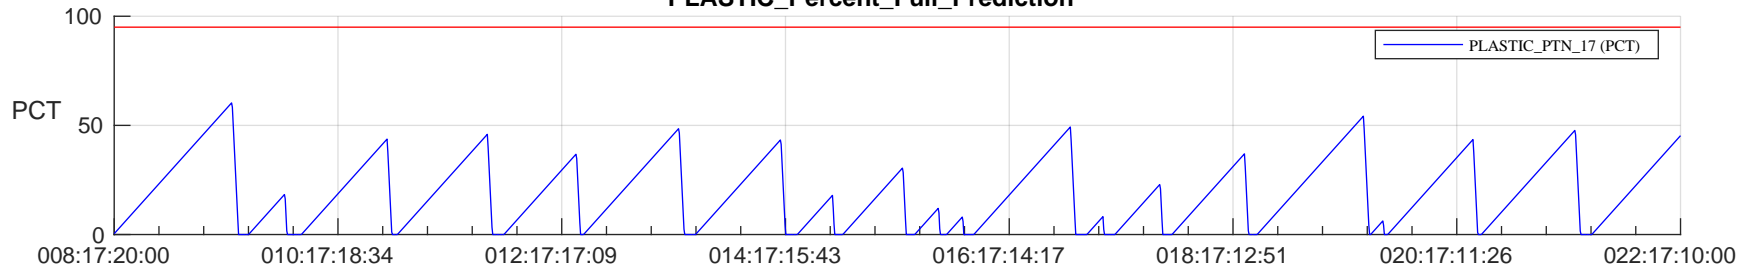

STEREO AHEAD SSR PCT Full Prediction

SWAVES_Percent_Full_Prediction

IMPACT_Percent_Full_Prediction

PLASTIC_Percent_Full_Prediction

Spacecraft_DownLink_Rate

Ground Time (2023:008:17:20:00.000 -2023:022:17:10:00.000)