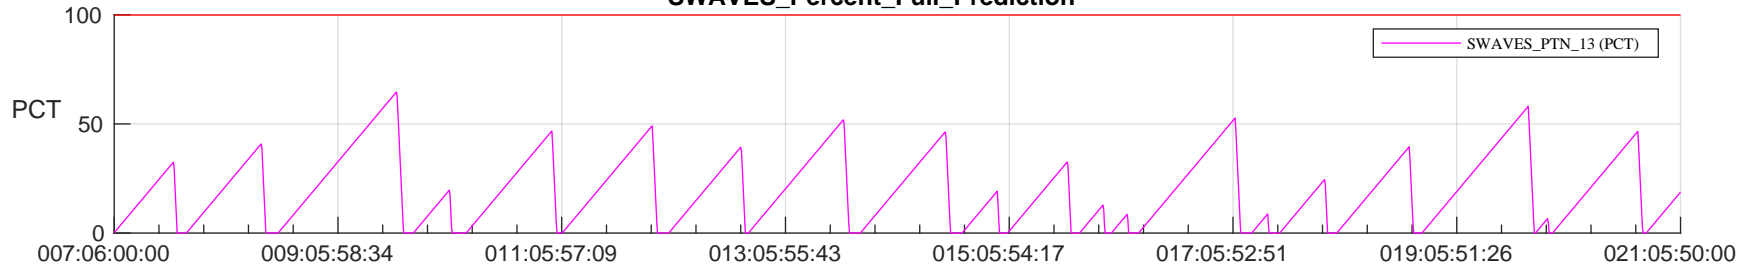

STEREO AHEAD SSR PCT Full Prediction

SWAVES_Percent_Full_Prediction

IMPACT_Percent_Full_Prediction

PLASTIC_Percent_Full_Prediction

Spacecraft_DownLink_Rate