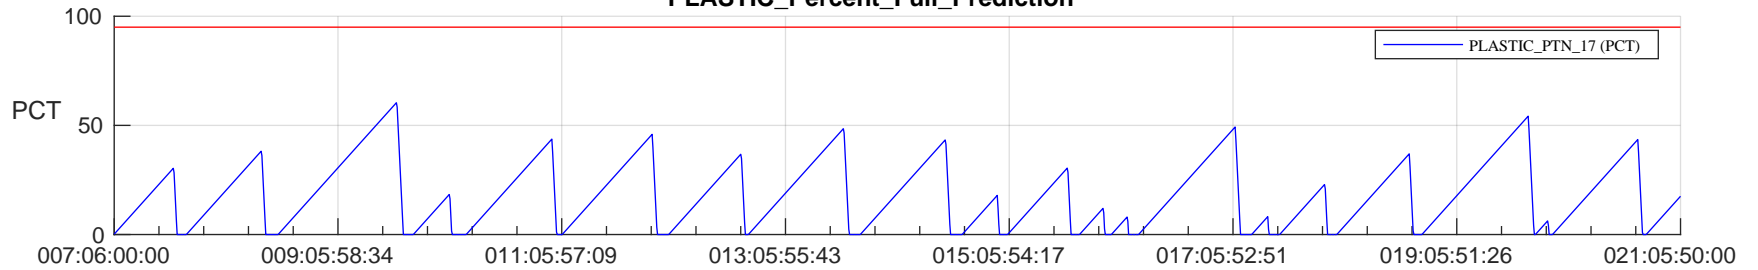

STEREO AHEAD SSR PCT Full Prediction

SWAVES_Percent_Full_Prediction

IMPACT_Percent_Full_Prediction

PLASTIC_Percent_Full_Prediction

Spacecraft_DownLink_Rate