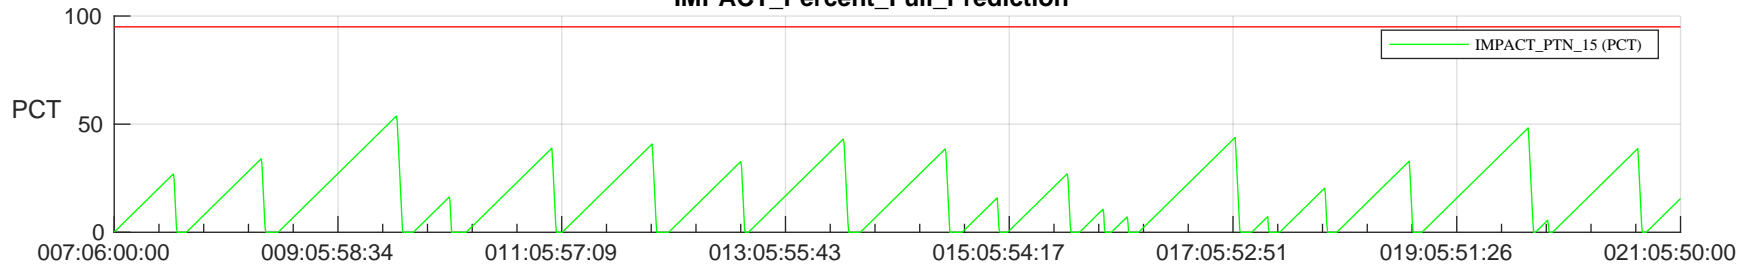

STEREO AHEAD SSR PCT Full Prediction

SWAVES_Percent_Full_Prediction

IMPACT_Percent_Full_Prediction

PLASTIC_Percent_Full_Prediction

Spacecraft_DownLink_Rate