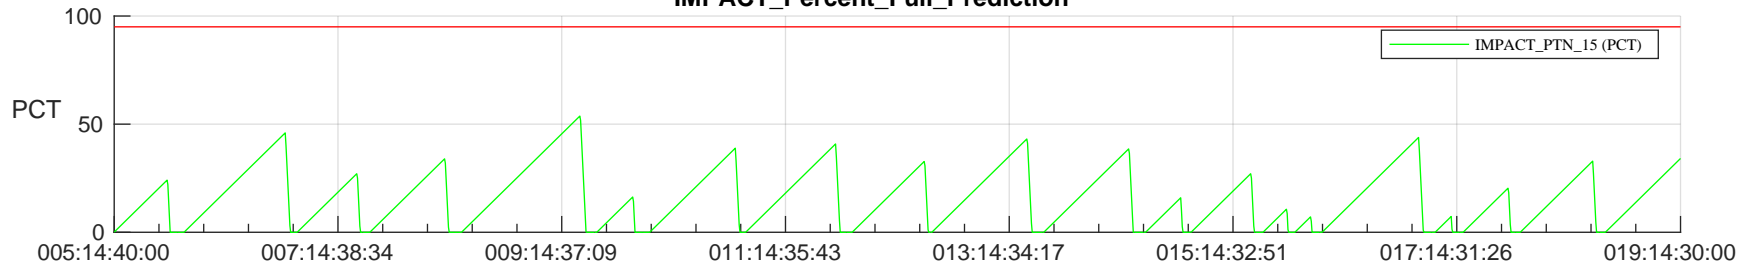

STEREO AHEAD SSR PCT Full Prediction

SWAVES_Percent_Full_Prediction

IMPACT_Percent_Full_Prediction

PLASTIC_Percent_Full_Prediction

Spacecraft_DownLink_Rate