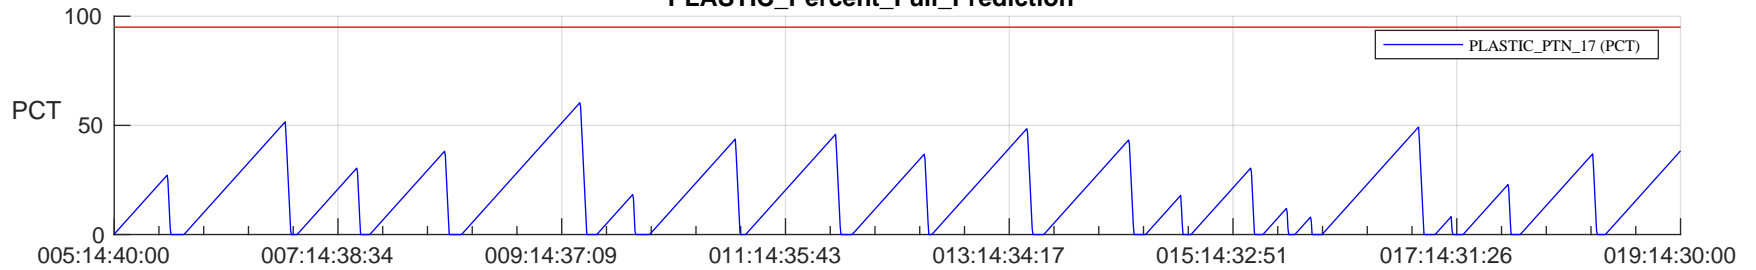

STEREO AHEAD SSR PCT Full Prediction

SWAVES_Percent_Full_Prediction

IMPACT_Percent_Full_Prediction

PLASTIC_Percent_Full_Prediction

Spacecraft_DownLink_Rate