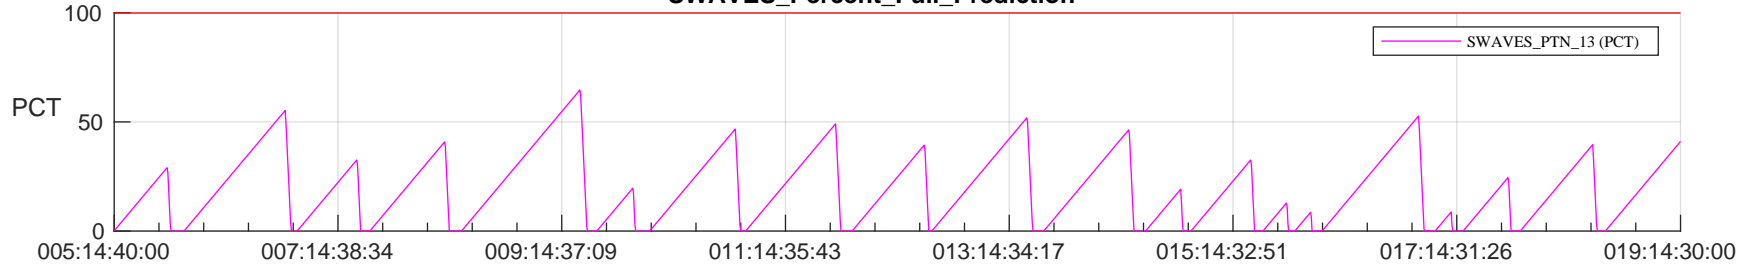

STEREO AHEAD SSR PCT Full Prediction

SWAVES_Percent_Full_Prediction

IMPACT_Percent_Full_Prediction

PLASTIC_Percent_Full_Prediction

Spacecraft_DownLink_Rate