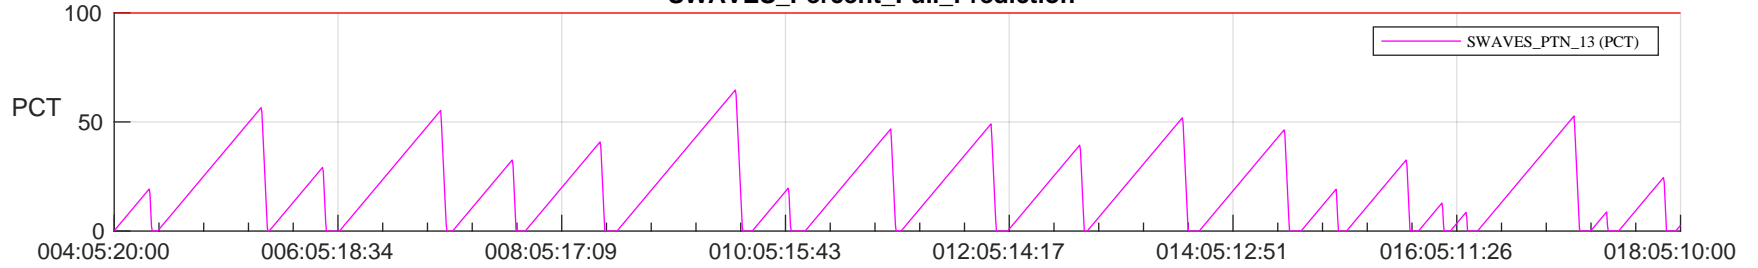

STEREO AHEAD SSR PCT Full Prediction

SWAVES_Percent_Full_Prediction

IMPACT_Percent_Full_Prediction

PLASTIC_Percent_Full_Prediction

Spacecraft_DownLink_Rate

/disks/d81/project/stereo/mops/assessment/ahead/automation/output/engdump/yesterdaily/ahead_ssr_predict_2023_004.csv