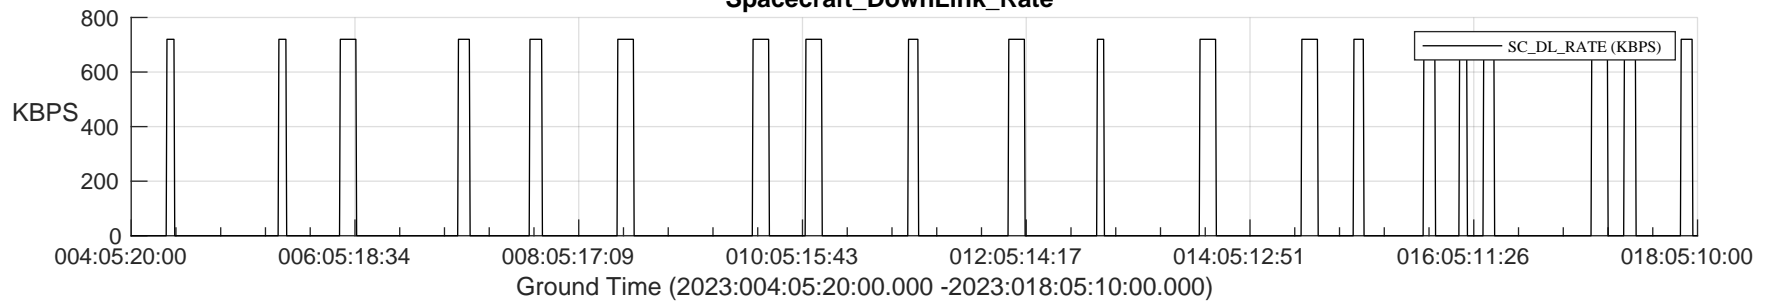

STEREO AHEAD SSR PCT Full Prediction

SWAVES_Percent_Full_Prediction

IMPACT_Percent_Full_Prediction

PLASTIC_Percent_Full_Prediction

Spacecraft_DownLink_Rate

/disks/d81/project/stereo/mops/assessment/ahead/automation/output/engdump/yesterdaily/ahead_ssr_predict_2023_004.csv