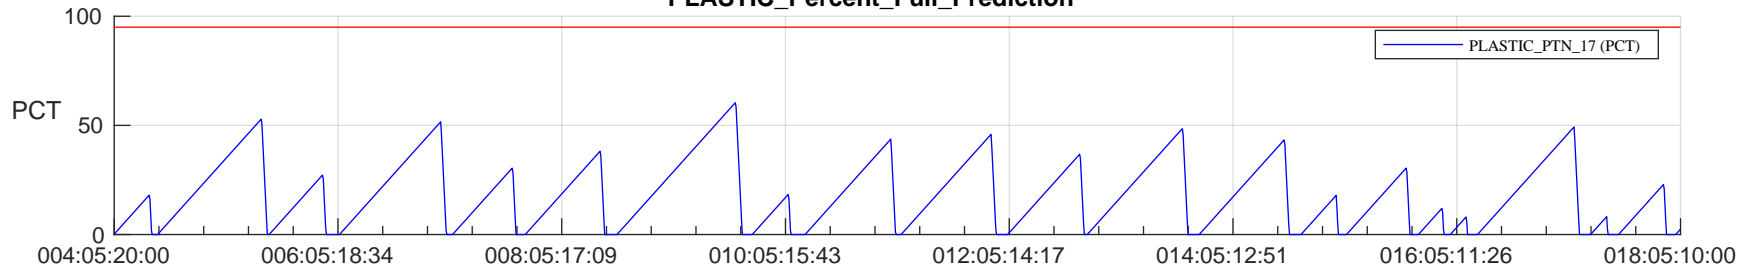

STEREO AHEAD SSR PCT Full Prediction

SWAVES_Percent_Full_Prediction

IMPACT_Percent_Full_Prediction

PLASTIC_Percent_Full_Prediction

Spacecraft_DownLink_Rate

/disks/d81/project/stereo/mops/assessment/ahead/automation/output/engdump/yesterdaily/ahead_ssr_predict_2023_004.csv