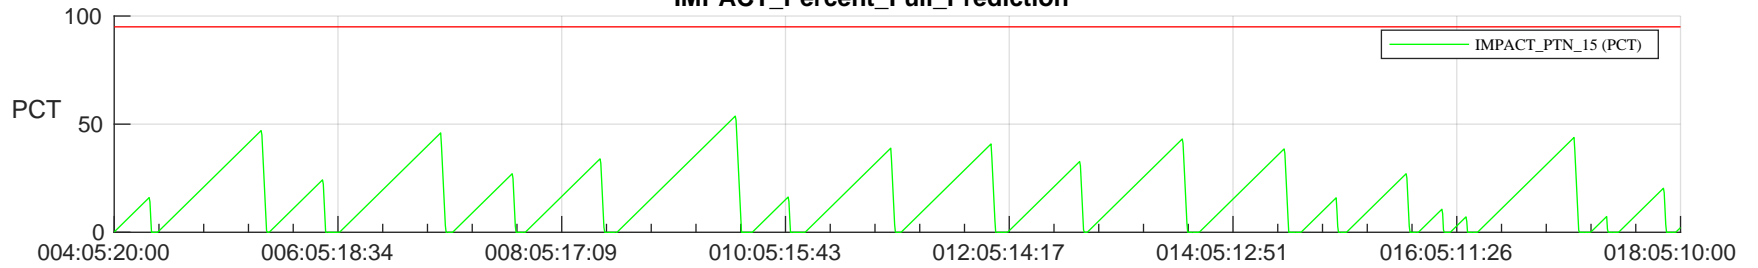

STEREO AHEAD SSR PCT Full Prediction

SWAVES_Percent_Full_Prediction

IMPACT_Percent_Full_Prediction

PLASTIC_Percent_Full_Prediction

Spacecraft_DownLink_Rate

/disks/d81/project/stereo/mops/assessment/ahead/automation/output/engdump/yesterdaily/ahead_ssr_predict_2023_004.csv