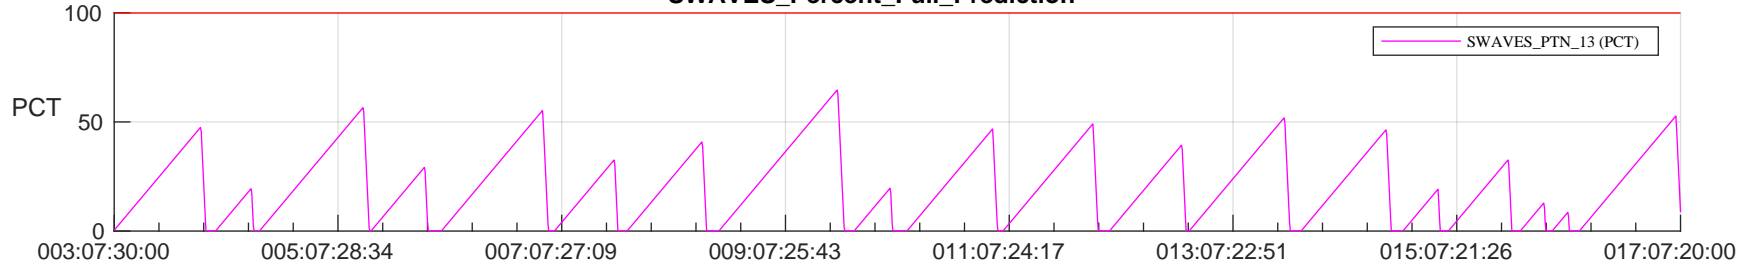

STEREO AHEAD SSR PCT Full Prediction

SWAVES_Percent_Full_Prediction

IMPACT_Percent_Full_Prediction

PLASTIC_Percent_Full_Prediction

Spacecraft_DownLink_Rate

Ground Time (2023:003:07:30:00.000 -2023:017:07:20:00.000)