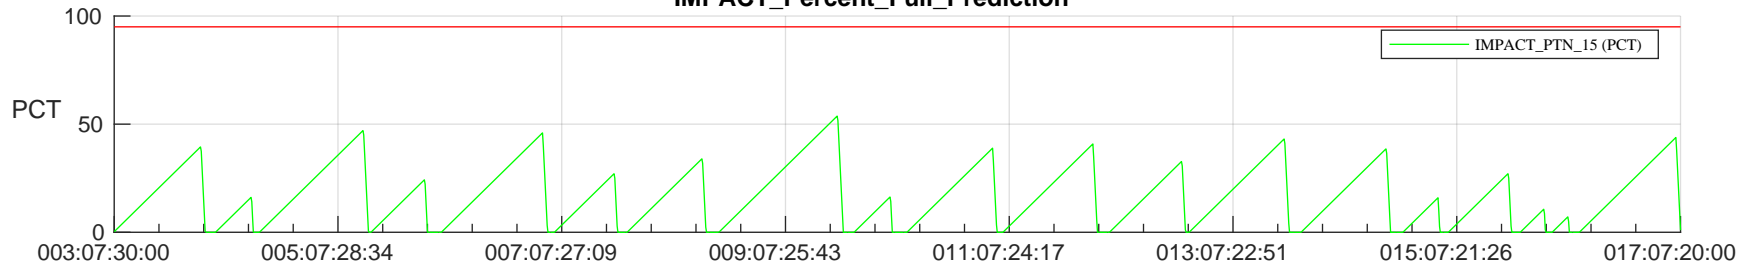

STEREO AHEAD SSR PCT Full Prediction

SWAVES_Percent_Full_Prediction

IMPACT_Percent_Full_Prediction

PLASTIC_Percent_Full_Prediction

Spacecraft_DownLink_Rate

Ground Time (2023:003:07:30:00.000 -2023:017:07:20:00.000)

/disks/d81/project/stereo/mops/assessment/ahead/automation/output/engdump/yesterdaily/ahead_ssr_predict_2023_003.csv

Date Created:01/03/2023 07:30:48 AM