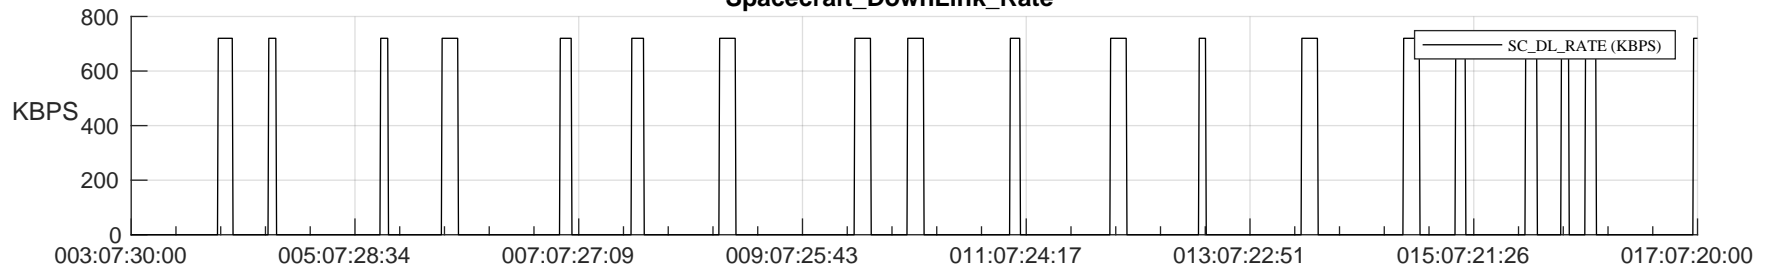

STEREO AHEAD SSR PCT Full Prediction

SWAVES_Percent_Full_Prediction

IMPACT_Percent_Full_Prediction

PLASTIC_Percent_Full_Prediction

Spacecraft_DownLink_Rate

Ground Time (2023:003:07:30:00.000 -2023:017:07:20:00.000)