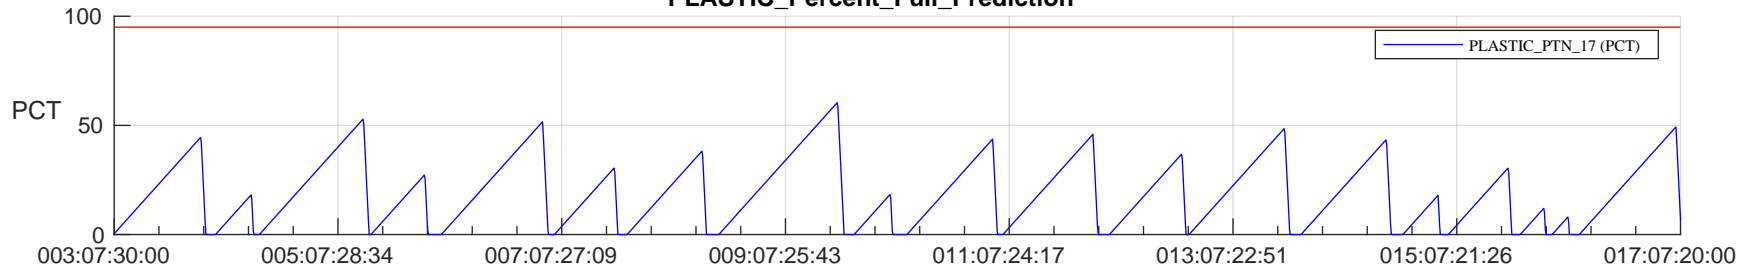

STEREO AHEAD SSR PCT Full Prediction

SWAVES_Percent_Full_Prediction

IMPACT_Percent_Full_Prediction

PLASTIC_Percent_Full_Prediction

Spacecraft_DownLink_Rate

Ground Time (2023:003:07:30:00.000 -2023:017:07:20:00.000)