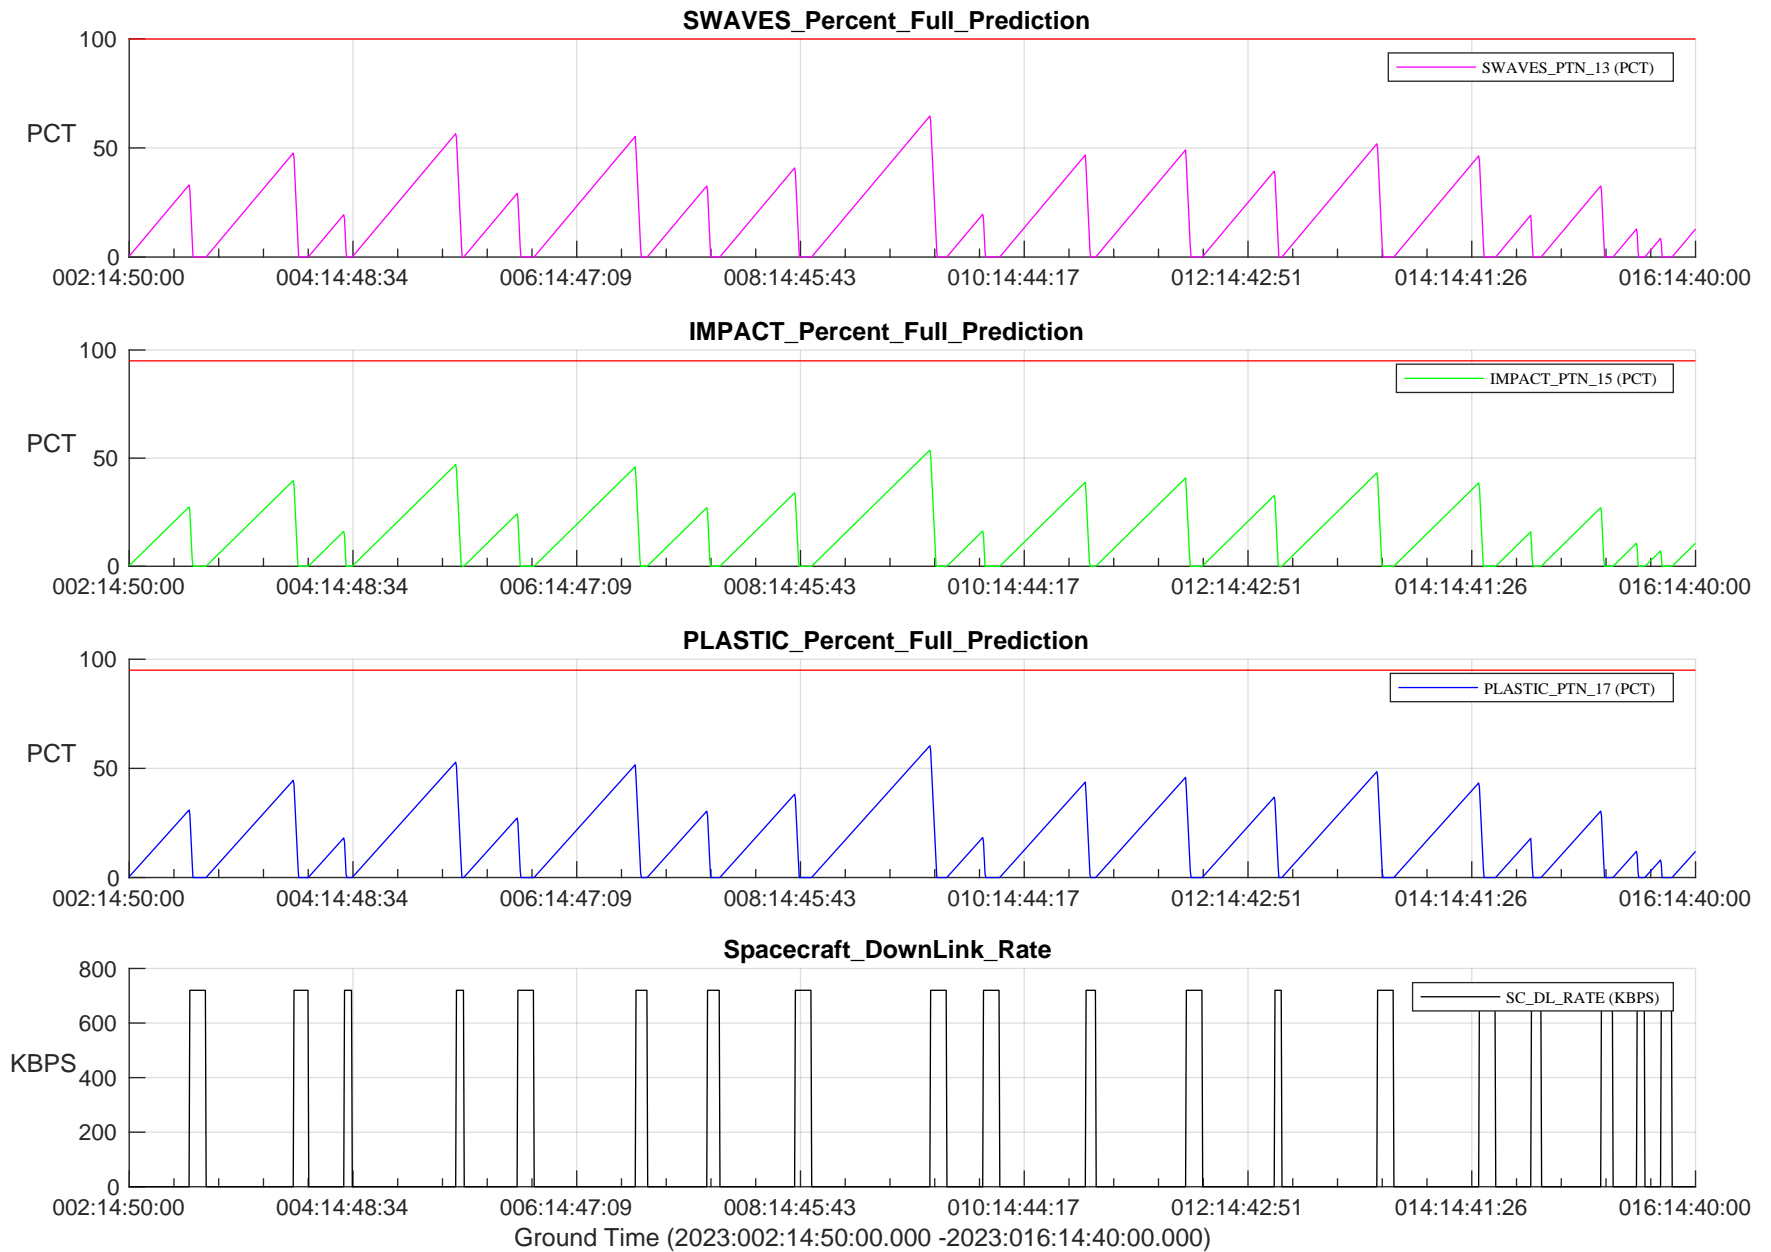

STEREO AHEAD SSR PCT Full Prediction

/disks/d81/project/stereo/mops/assessment/ahead/automation/output/engdump/yesterdaily/ahead_ssr_predict_2023_002.csv

Date Created:01/02/2023 02:51:02 PM