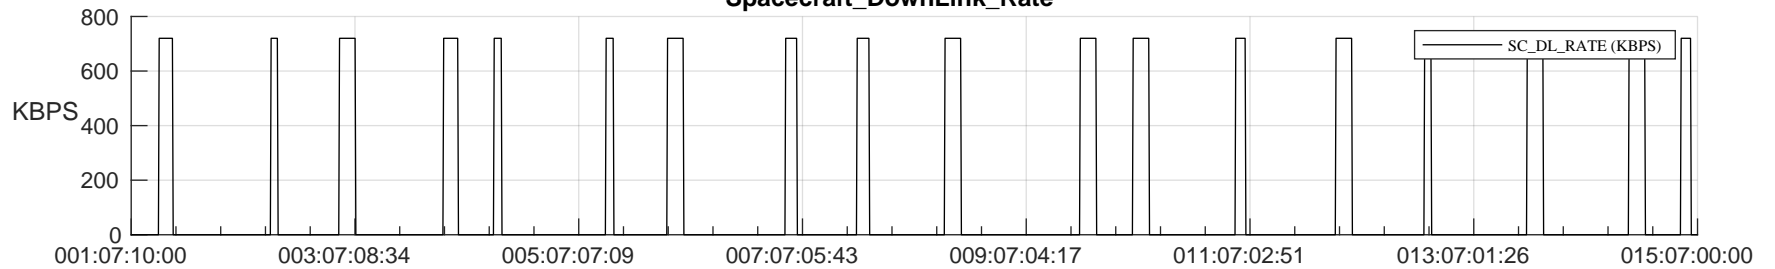

STEREO AHEAD SSR PCT Full Prediction

SWAVES_Percent_Full_Prediction

IMPACT_Percent_Full_Prediction

PLASTIC_Percent_Full_Prediction

Spacecraft_DownLink_Rate

Ground Time (2023:001:07:10:00.000 -2023:015:07:00:00.000)