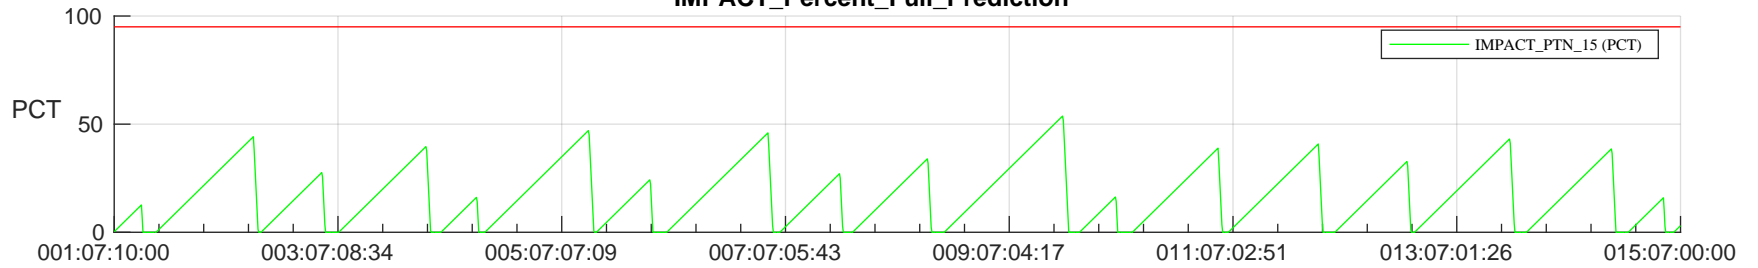

STEREO AHEAD SSR PCT Full Prediction

SWAVES_Percent_Full_Prediction

IMPACT_Percent_Full_Prediction

PLASTIC_Percent_Full_Prediction

Spacecraft_DownLink_Rate

Ground Time (2023:001:07:10:00.000 -2023:015:07:00:00.000)