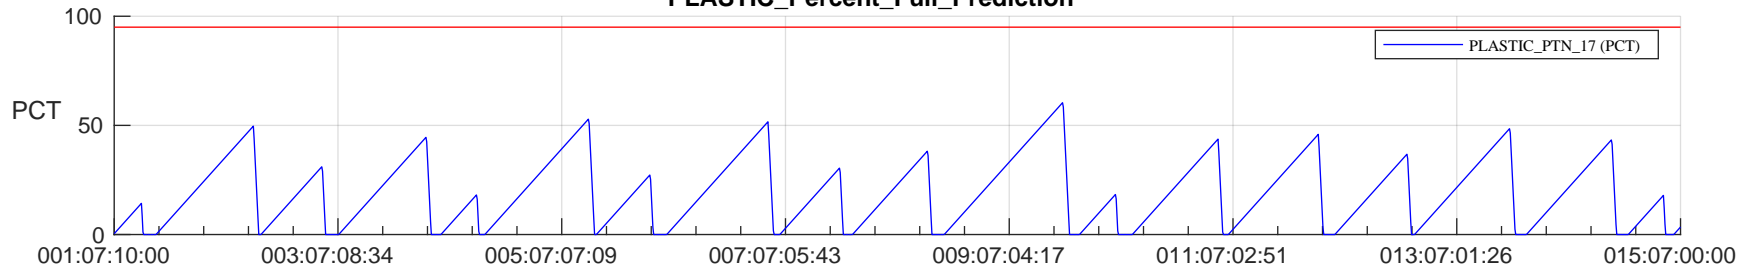

STEREO AHEAD SSR PCT Full Prediction

SWAVES_Percent_Full_Prediction

IMPACT_Percent_Full_Prediction

PLASTIC_Percent_Full_Prediction

Spacecraft_DownLink_Rate

Ground Time (2023:001:07:10:00.000 -2023:015:07:00:00.000)