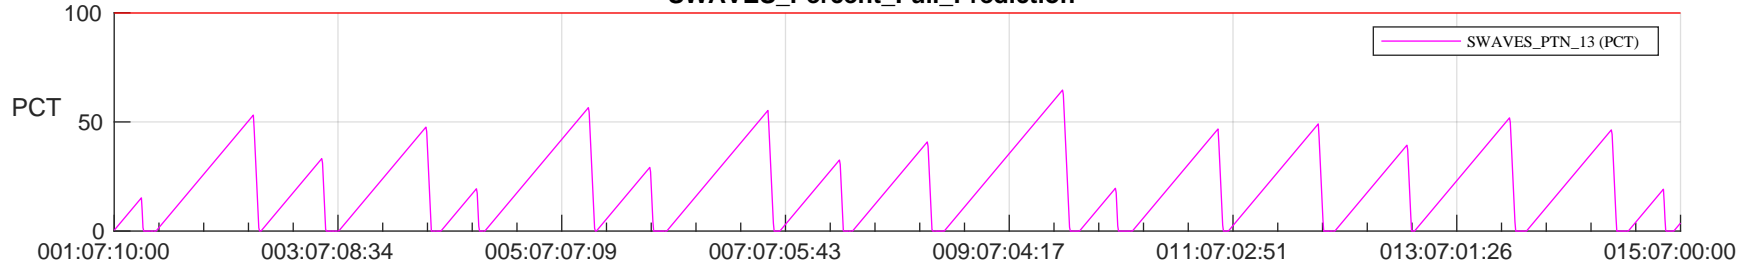

STEREO AHEAD SSR PCT Full Prediction

SWAVES_Percent_Full_Prediction

IMPACT_Percent_Full_Prediction

PLASTIC_Percent_Full_Prediction

Spacecraft_DownLink_Rate

Ground Time (2023:001:07:10:00.000 -2023:015:07:00:00.000)