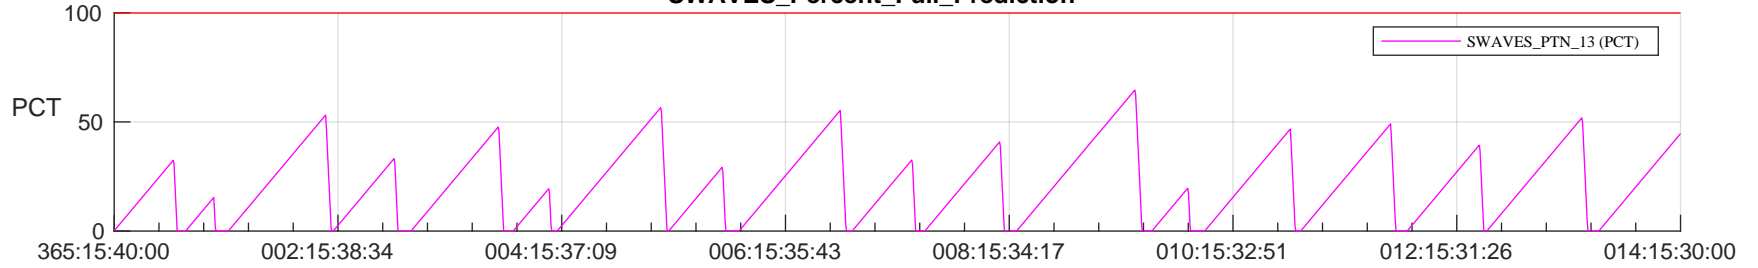

STEREO AHEAD SSR PCT Full Prediction

SWAVES_Percent_Full_Prediction

IMPACT_Percent_Full_Prediction

PLASTIC_Percent_Full_Prediction

Spacecraft_DownLink_Rate