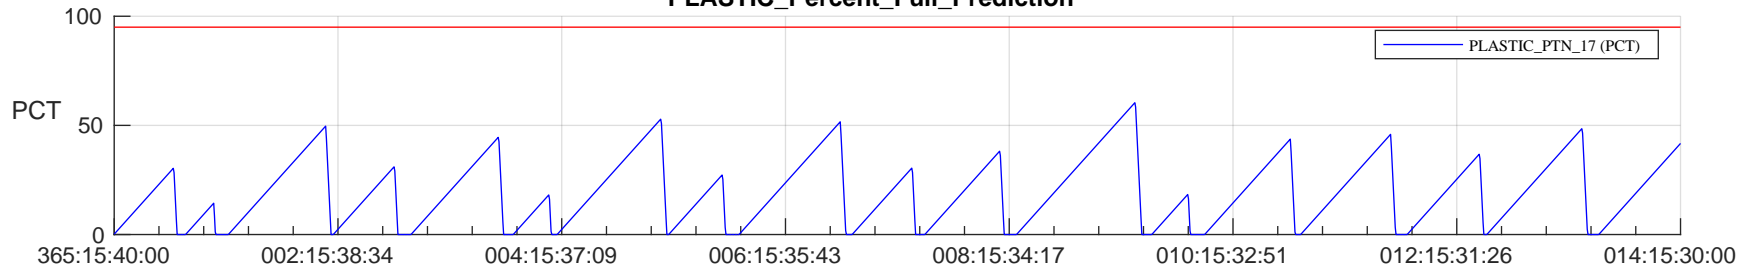

STEREO AHEAD SSR PCT Full Prediction

SWAVES_Percent_Full_Prediction

IMPACT_Percent_Full_Prediction

PLASTIC_Percent_Full_Prediction

Spacecraft_DownLink_Rate