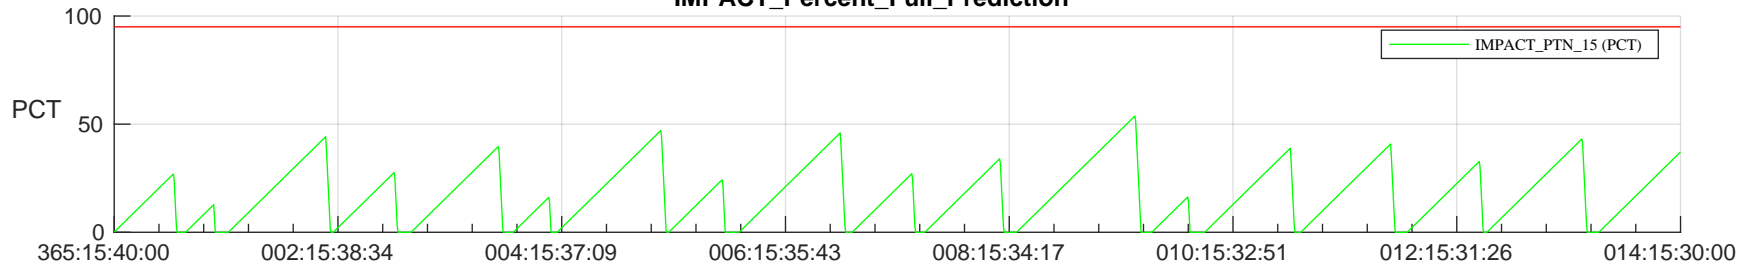

STEREO AHEAD SSR PCT Full Prediction

SWAVES_Percent_Full_Prediction

IMPACT_Percent_Full_Prediction

PLASTIC_Percent_Full_Prediction

Spacecraft_DownLink_Rate