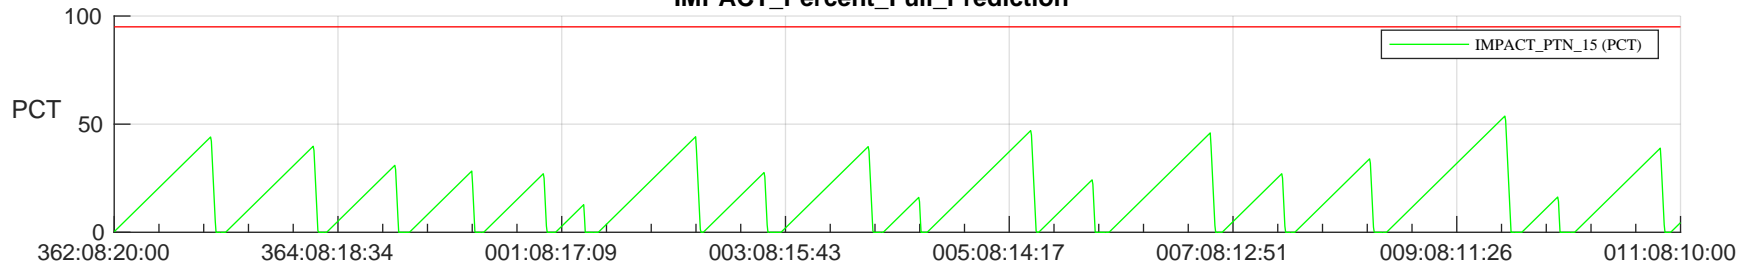

STEREO AHEAD SSR PCT Full Prediction

SWAVES_Percent_Full_Prediction

IMPACT_Percent_Full_Prediction

PLASTIC_Percent_Full_Prediction

Spacecraft_DownLink_Rate

Ground Time (2022:362:08:20:00.000 -2023:011:08:10:00.000)