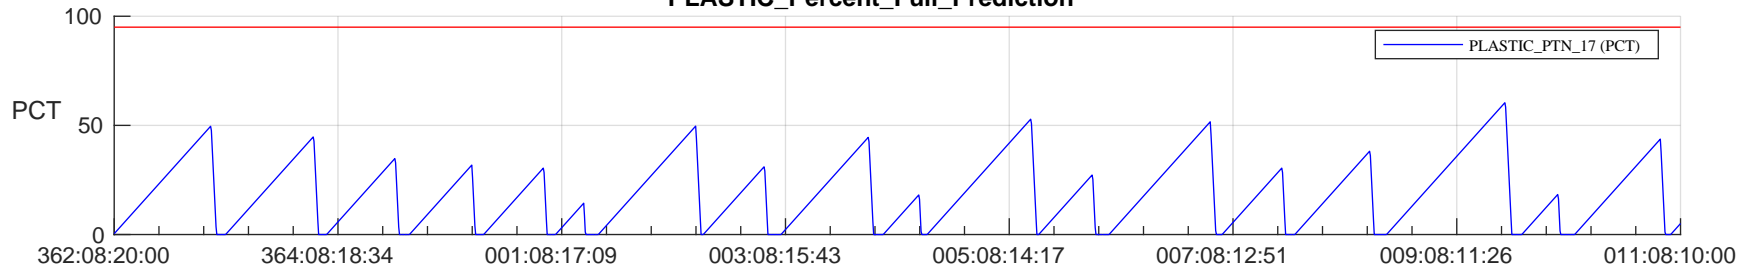

STEREO AHEAD SSR PCT Full Prediction

SWAVES_Percent_Full_Prediction

IMPACT_Percent_Full_Prediction

PLASTIC_Percent_Full_Prediction

Spacecraft_DownLink_Rate

Ground Time (2022:362:08:20:00.000 -2023:011:08:10:00.000)