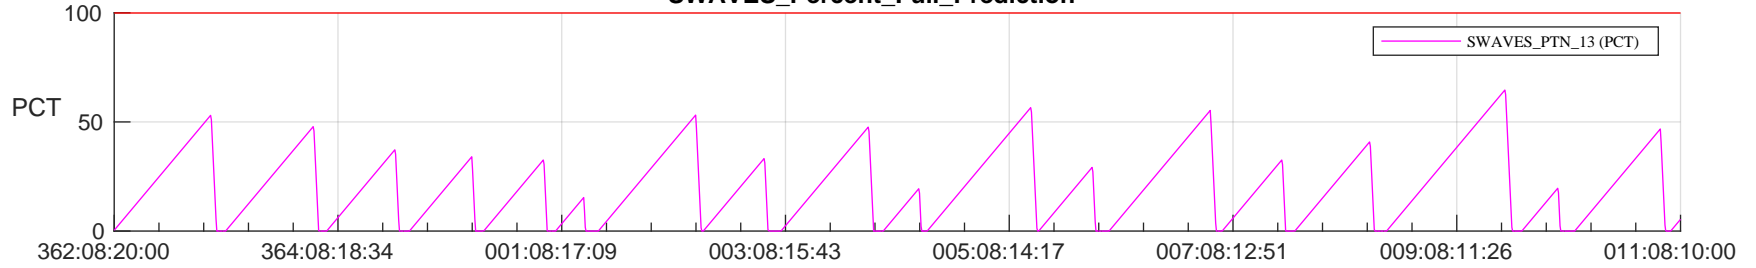

STEREO AHEAD SSR PCT Full Prediction

SWAVES_Percent_Full_Prediction

IMPACT_Percent_Full_Prediction

PLASTIC_Percent_Full_Prediction

Spacecraft_DownLink_Rate

Ground Time (2022:362:08:20:00.000 -2023:011:08:10:00.000)