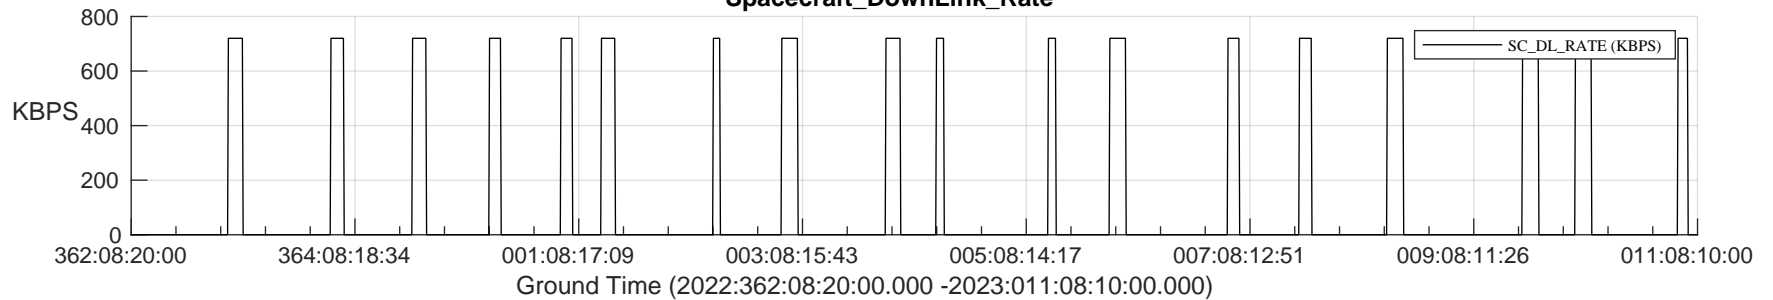

STEREO AHEAD SSR PCT Full Prediction

SWAVES_Percent_Full_Prediction

IMPACT_Percent_Full_Prediction

PLASTIC_Percent_Full_Prediction

Spacecraft_DownLink_Rate

Ground Time (2022:362:08:20:00.000 -2023:011:08:10:00.000)