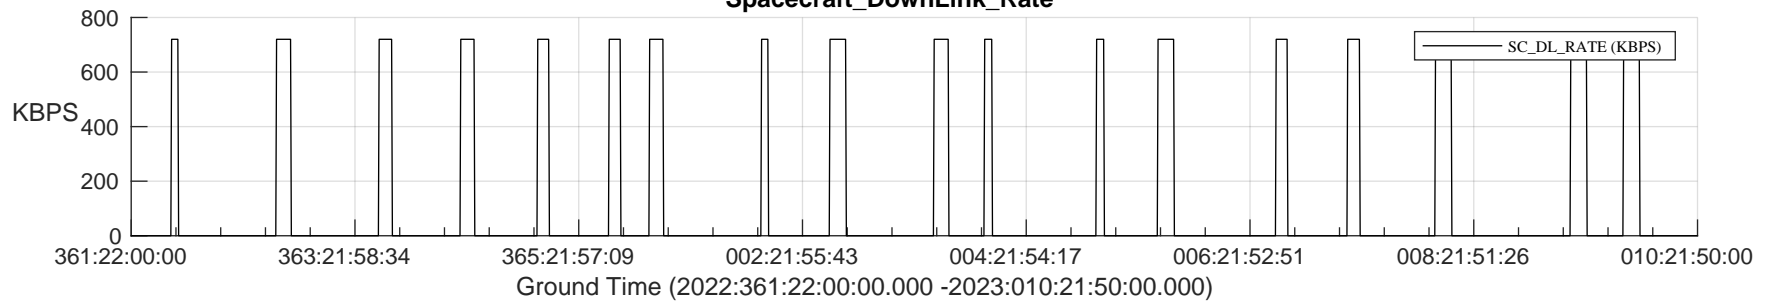

## Spacecraft\_DownLink\_Rate

Ground Time (2022:361:22:00:00.000 -2023:010:21:50:00.000)

/disks/d81/project/stereo/mops/assessment/ahead/automation/output/engdump/yesterdaily/ahead\_ssr\_predict\_2022\_361.csv