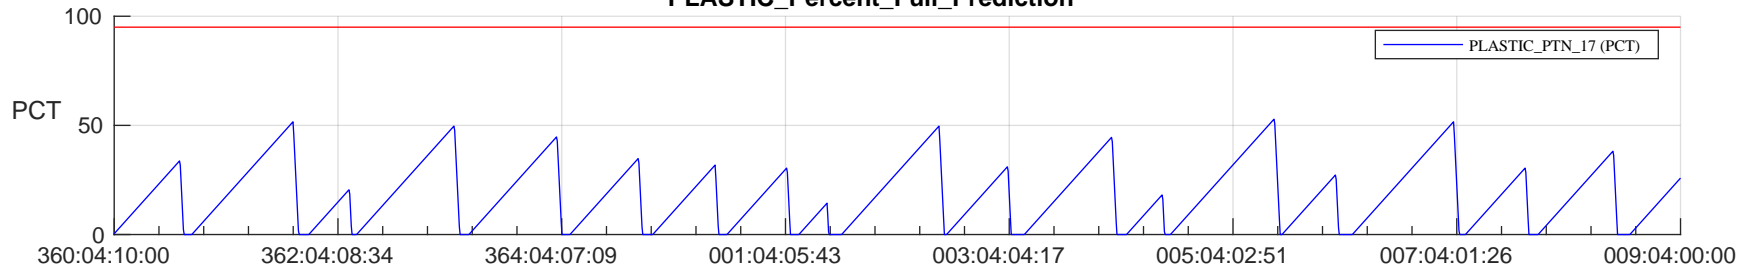

STEREO AHEAD SSR PCT Full Prediction

SWAVES_Percent_Full_Prediction

IMPACT_Percent_Full_Prediction

PLASTIC_Percent_Full_Prediction

Spacecraft_DownLink_Rate

Ground Time (2022:360:04:10:00.000 -2023:09:04:00:00.000)