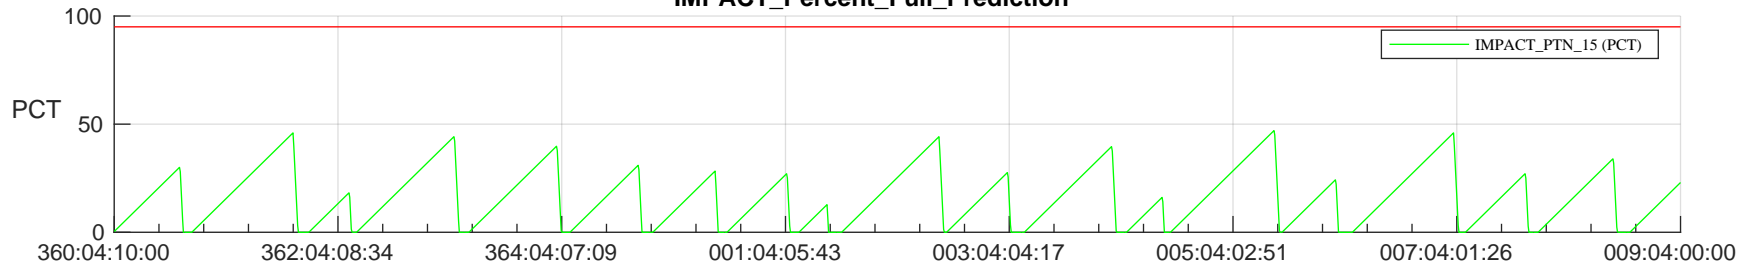

STEREO AHEAD SSR PCT Full Prediction

SWAVES_Percent_Full_Prediction

IMPACT_Percent_Full_Prediction

PLASTIC_Percent_Full_Prediction

Spacecraft_DownLink_Rate

Ground Time (2022:360:04:10:00.000 -2023:09:04:00:00.000)