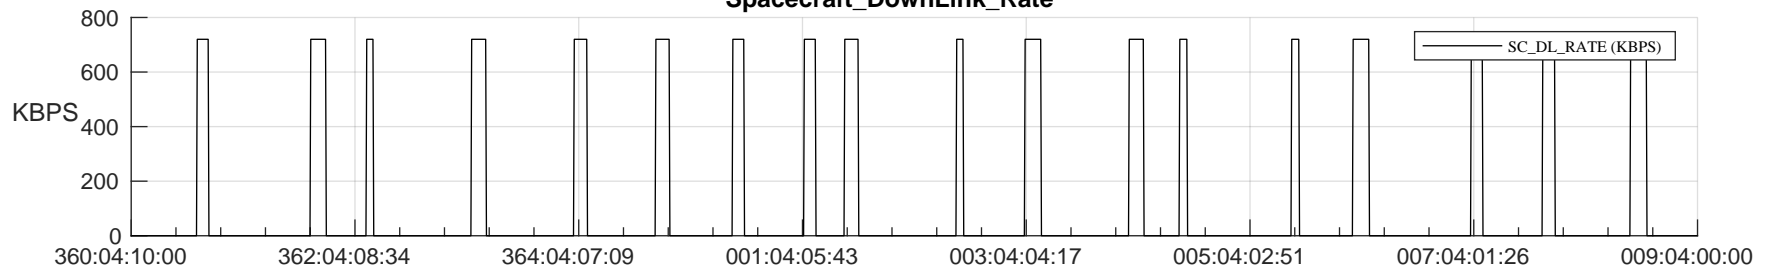

STEREO AHEAD SSR PCT Full Prediction

SWAVES_Percent_Full_Prediction

IMPACT_Percent_Full_Prediction

PLASTIC_Percent_Full_Prediction

Spacecraft_DownLink_Rate

Ground Time (2022:360:04:10:00.000 -2023:09:04:00:00.000)