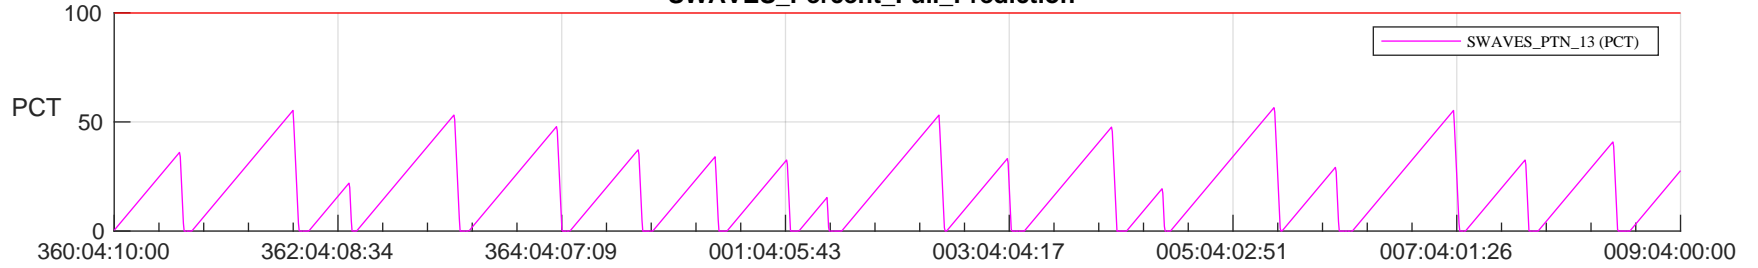

STEREO AHEAD SSR PCT Full Prediction

SWAVES_Percent_Full_Prediction

IMPACT_Percent_Full_Prediction

PLASTIC_Percent_Full_Prediction

Spacecraft_DownLink_Rate

Ground Time (2022:360:04:10:00.000 -2023:09:04:00:00.000)