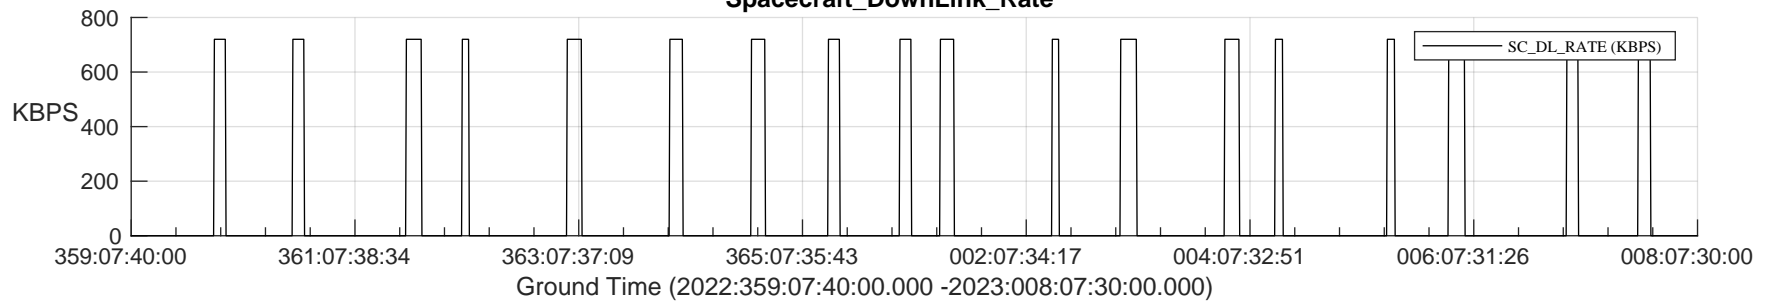

## SWAVES\_Percent\_Full\_Prediction

## Spacecraft\_DownLink\_Rate

Ground Time (2022:359:07:40:00.000 -2023:008:07:30:00.000)