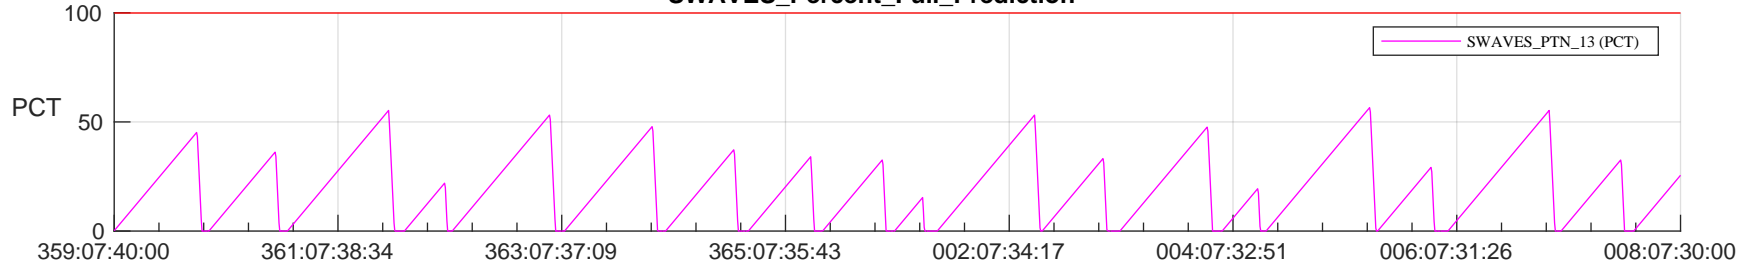

## SWAVES\_Percent\_Full\_Prediction

## Spacecraft\_DownLink\_Rate

Ground Time (2022:359:07:40:00.000 -2023:008:07:30:00.000)