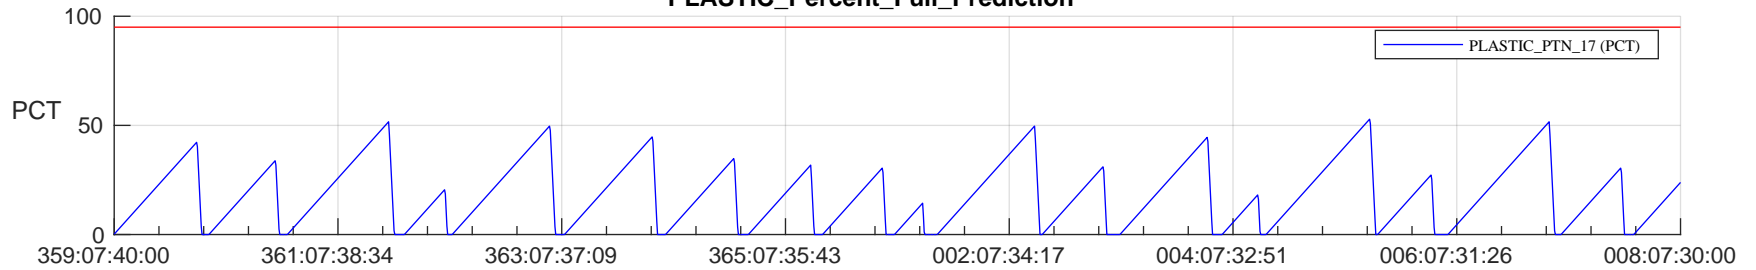

## SWAVES\_Percent\_Full\_Prediction

## Spacecraft\_DownLink\_Rate

Ground Time (2022:359:07:40:00.000 -2023:008:07:30:00.000)