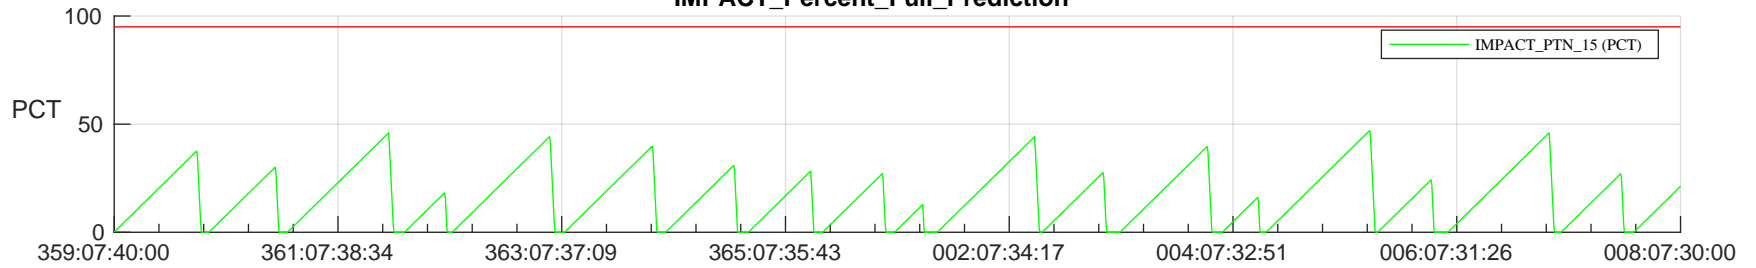

IMPACT_Percent_Full_Prediction